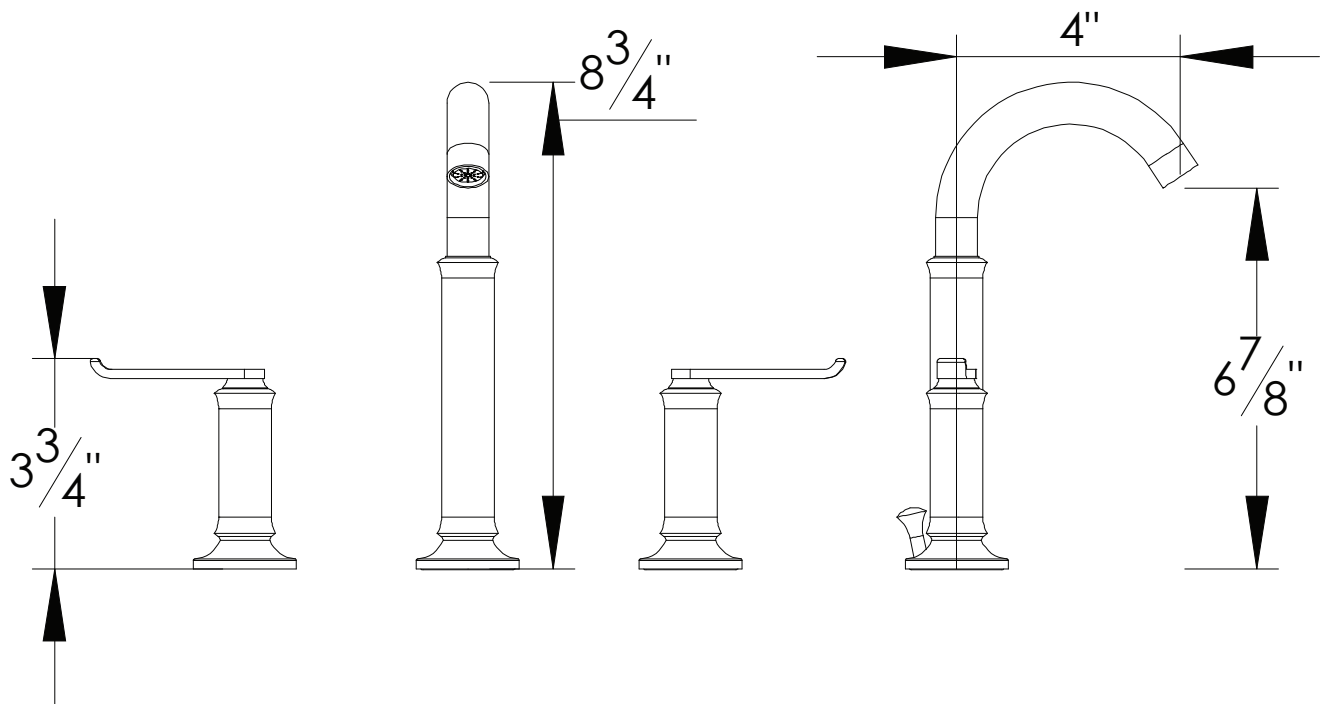

PRODUCT SPECIFICATION SHEET

ITEM # 3320HK Widespread lavatory set

- "HK" style handles
- Solid brass
- Includes pop-up drain assembly
- 1/4 turn ceramic disc cartridge
- 1.2 GPM (CALGreen Compliant)

The measurements shown are for reference only. Products and specifications shown are subject to change without notice.