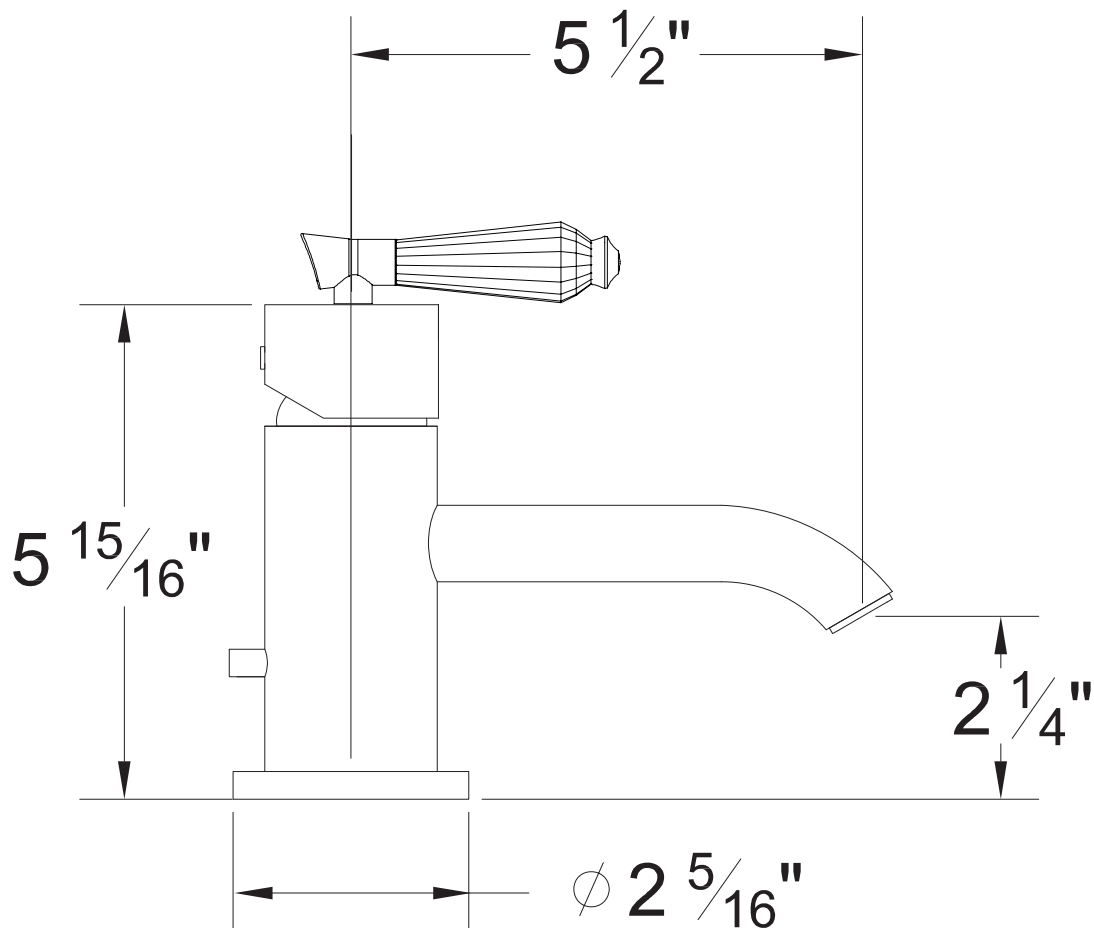

## PRODUCT SPECIFICATION SHEET

### ITEM # 9480FC Single control lavatory set

- "FC" style handle
- Includes pop-up drain assembly
- Single control ceramic disk cartridge
- Solid brass
- 1.2 GPM (CALGreen Compliant)
- Pre-assembled handle and valve
- 22 finishes available

The measurements shown are for reference only. Products and specifications shown are subject to change without notice.