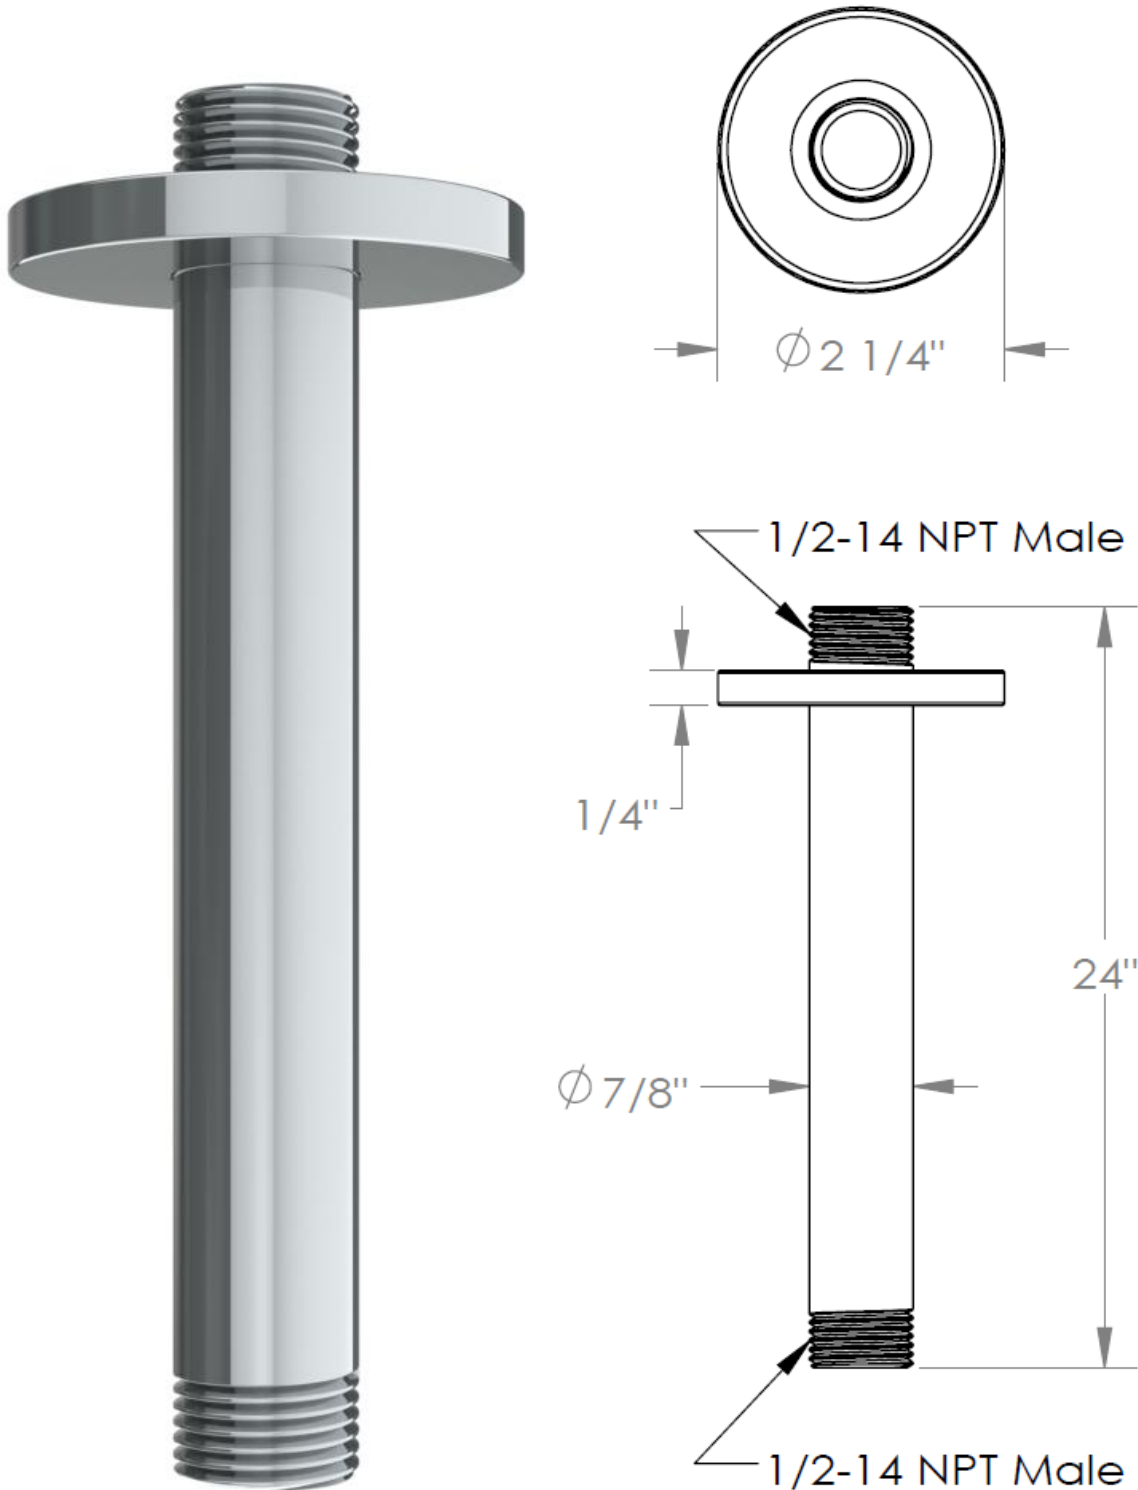

SS-606AF
24" Ceiling Arm with Flange

WATERMARK DESIGNS 12/31/2014