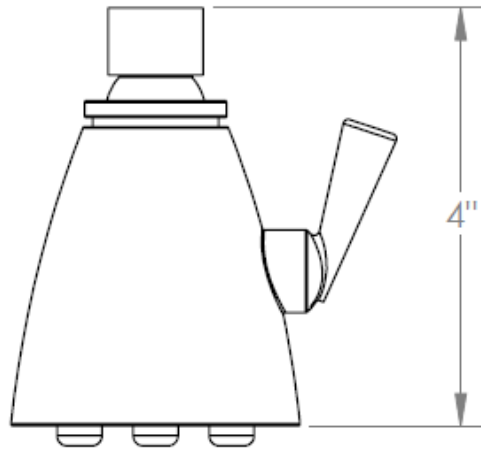

SH-503
6 Jet Shower Head

WATERMARK DESIGNS 11/10/2014