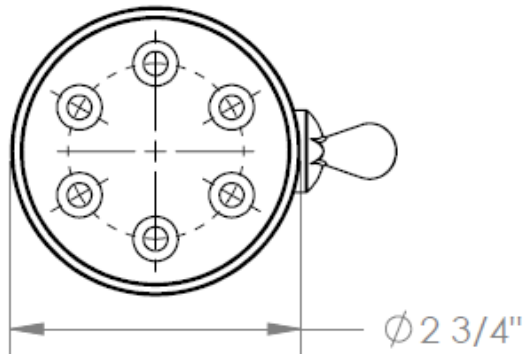

SH-503
6 Jet Shower Head

WATERMARK DESIGNS 11/10/2014