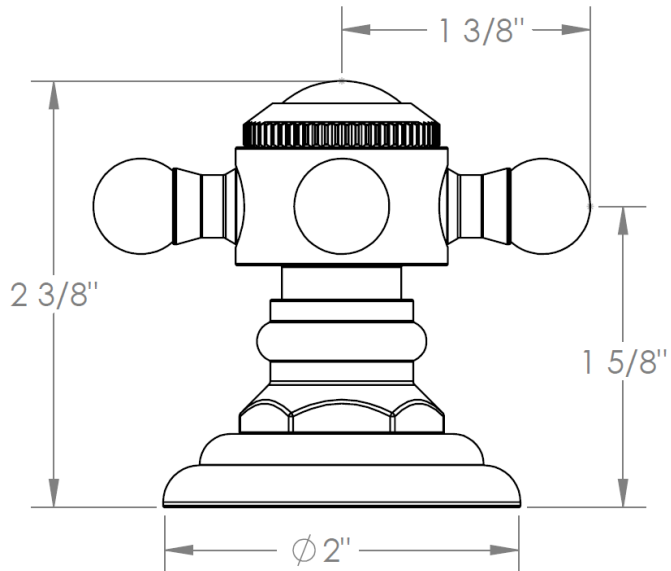

**321-WTR-S1**  
Wall Trim

**WATERMARK** DESIGNS 12/23/2014

**S1A-TRIM**  
Nottingham

**WATERMARK DESIGNS 5/22/2015**

350 Dewitt Ave Brooklyn NY 11207 USA T 718 257 2800 F 718 257 2144 info@watermark-designs.com

**S2-TRIM**  
Waltham

**WATERMARK** DESIGNS 5/27/2015

**SW-TRIM**  
San Francisco

**V-TRIM**  
Wales

**WW-TRIM**  
Boston