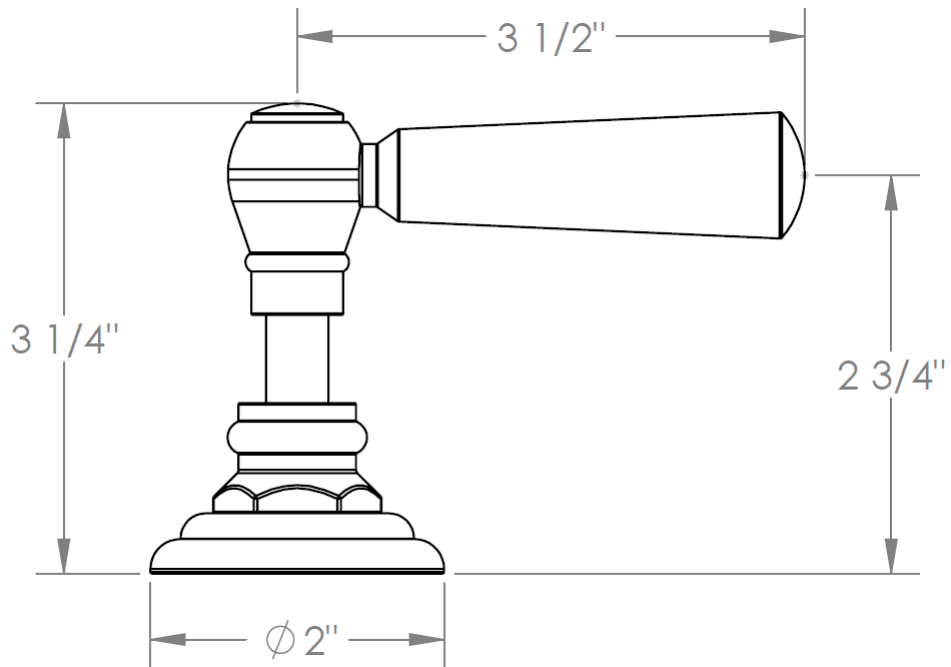

**321-WTR-S1**  
Wall Trim

**WATERMARK** DESIGNS 12/23/2014

**S1A-TRIM**  
Nottingham

**WATERMARK DESIGNS 5/22/2015**

350 Dewitt Ave Brooklyn NY 11207 USA T 718 257 2800 F 718 257 2144 info@watermark-designs.com