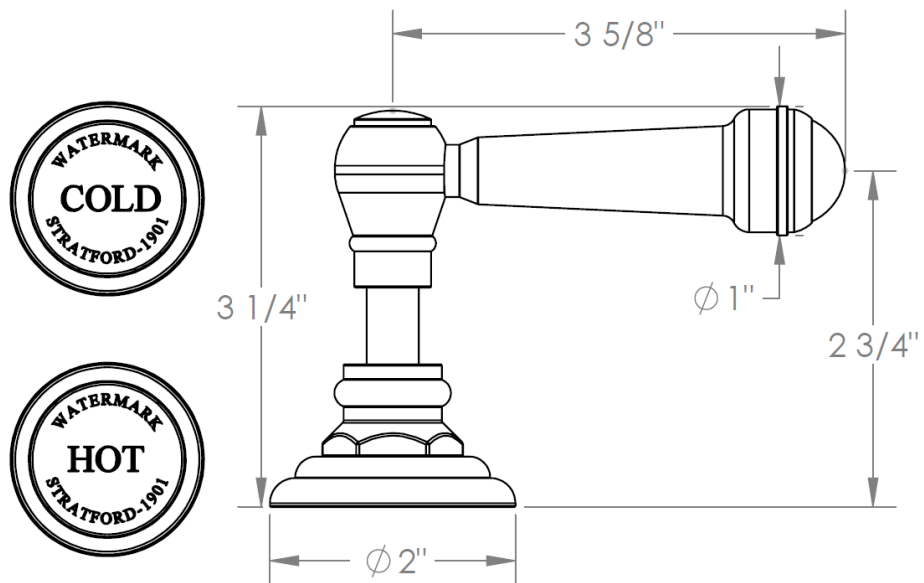

**321-WTR-S1**  
Wall Trim

**WATERMARK** DESIGNS 12/23/2014

**S1A-TRIM**  
Nottingham

**WATERMARK DESIGNS 5/22/2015**

350 Dewitt Ave Brooklyn NY 11207 USA T 718 257 2800 F 718 257 2144 info@watermark-designs.com

**S2-TRIM**  
Waltham

**WATERMARK** DESIGNS 5/27/2015

**SW-TRIM**  
San Francisco

**V-TRIM**  
Wales

**WW-TRIM**  
Boston