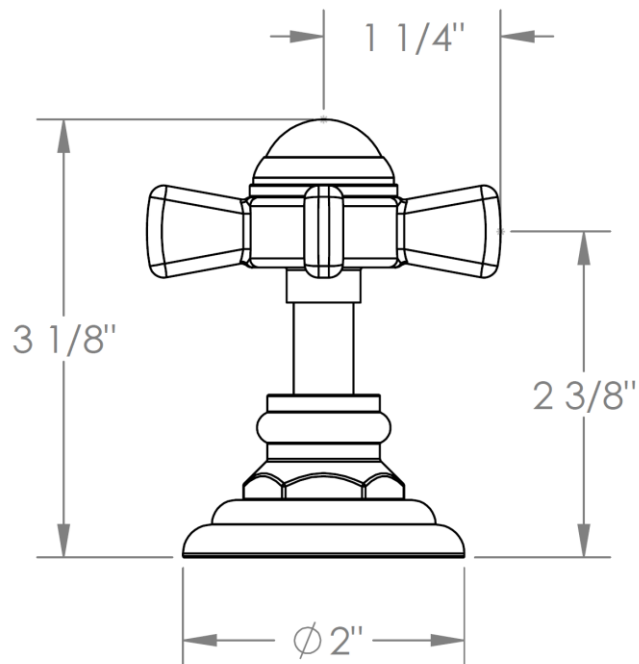

**321-WTR-S1**  
Wall Trim

**WATERMARK** DESIGNS 12/23/2014

**S1A-TRIM**  
Nottingham

**WATERMARK DESIGNS 5/22/2015**

350 Dewitt Ave Brooklyn NY 11207 USA T 718 257 2800 F 718 257 2144 info@watermark-designs.com