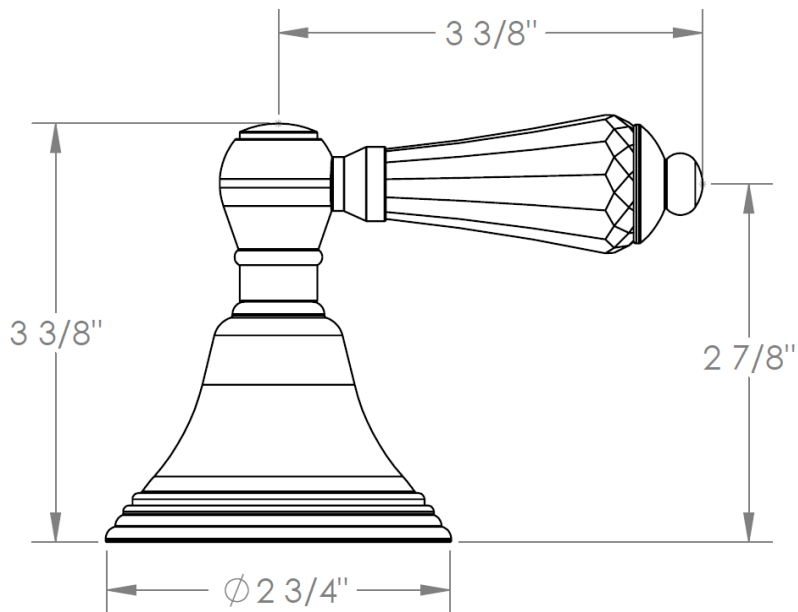

SW-TRIM
San Francisco