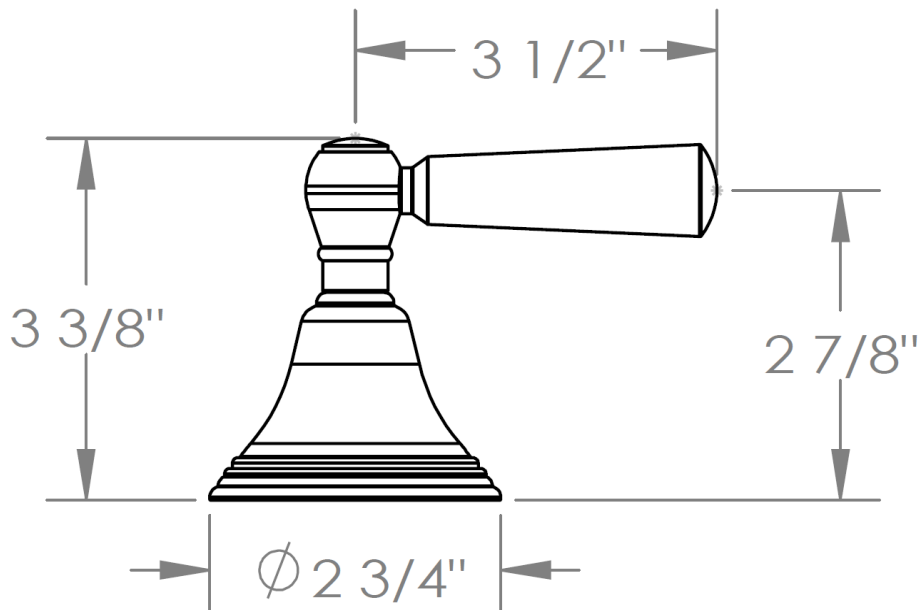

**310-WTR-\_\_\_**  
Wall Valve Trim Kit

**WATERMARK** DESIGNS 12/19/2014