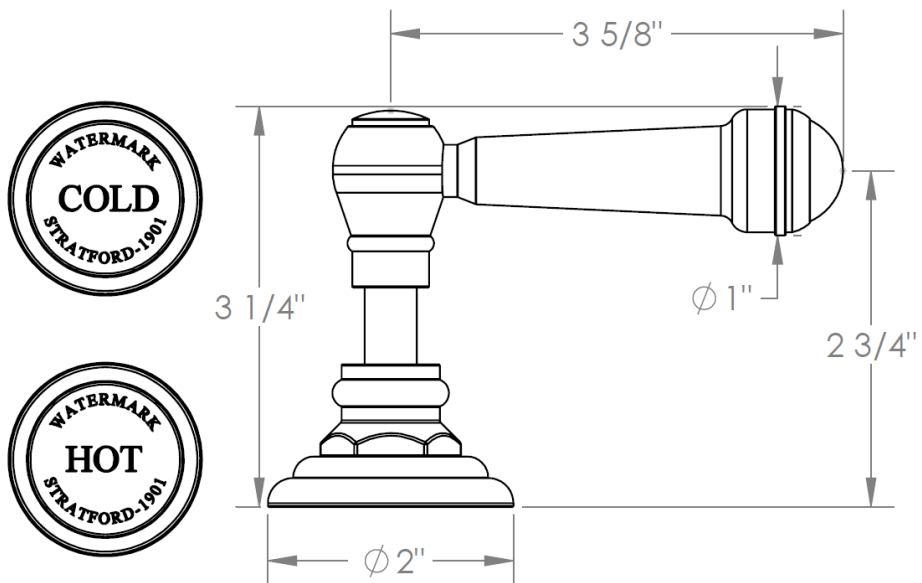

**S1-TRIM**  
Preston

**S2-TRIM**  
Waltham

**WATERMARK** DESIGNS 5/27/2015

**S1A-TRIM**  
Nottingham

**WATERMARK** DESIGNS 5/22/2015

350 Dewitt Ave Brooklyn NY 11207 USA T 718 257 2800 F 718 257 2144 info@watermark-designs.com

**V-TRIM**  
Wales