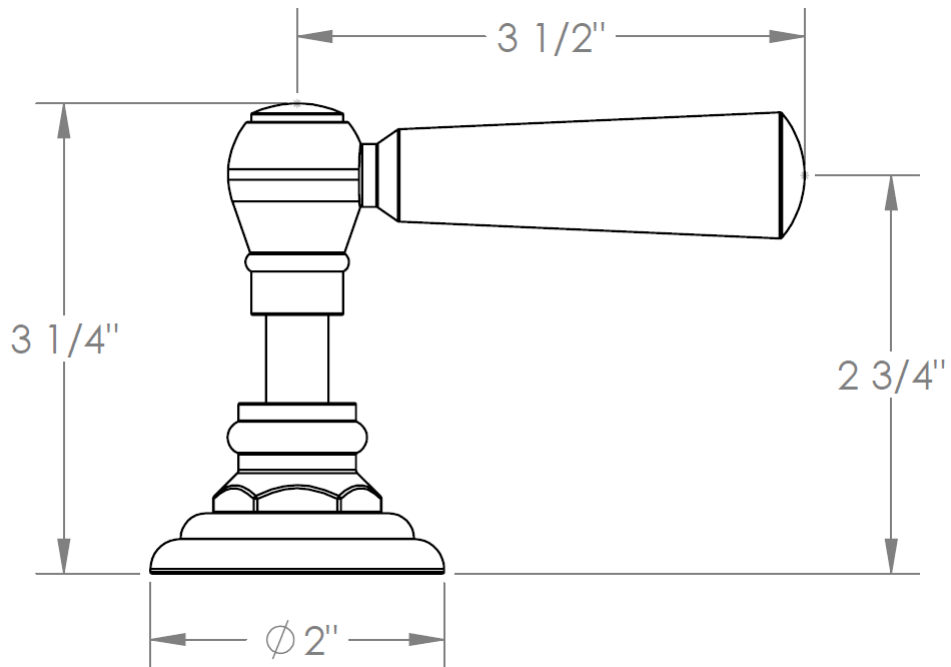

**S1-TRIM**  
Preston

**S2-TRIM**  
Waltham

**WATERMARK** DESIGNS 5/27/2015

**S1A-TRIM**  
Nottingham

**WATERMARK** DESIGNS 5/22/2015

350 Dewitt Ave Brooklyn NY 11207 USA T 718 257 2800 F 718 257 2144 info@watermark-designs.com

**V-TRIM**  
Wales