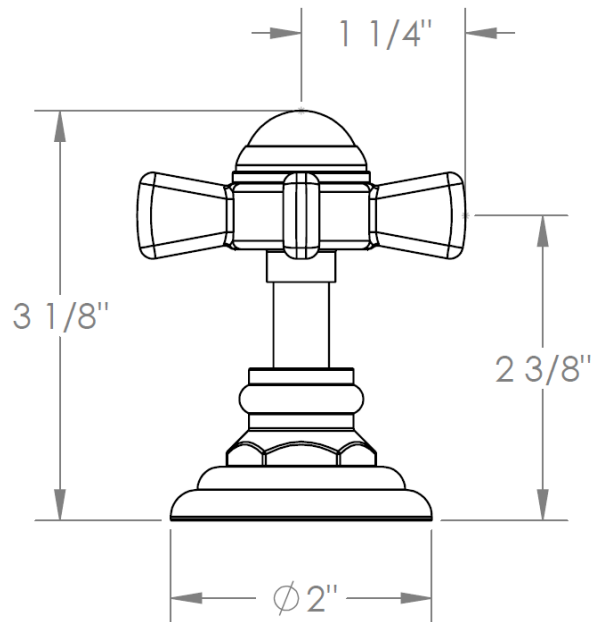

**S1-TRIM**  
Preston

**S2-TRIM**  
Waltham

**WATERMARK** DESIGNS 5/27/2015

**S1A-TRIM**  
Nottingham

**WATERMARK** DESIGNS 5/22/2015

350 Dewitt Ave Brooklyn NY 11207 USA T 718 257 2800 F 718 257 2144 info@watermark-designs.com

**V-TRIM**  
Wales