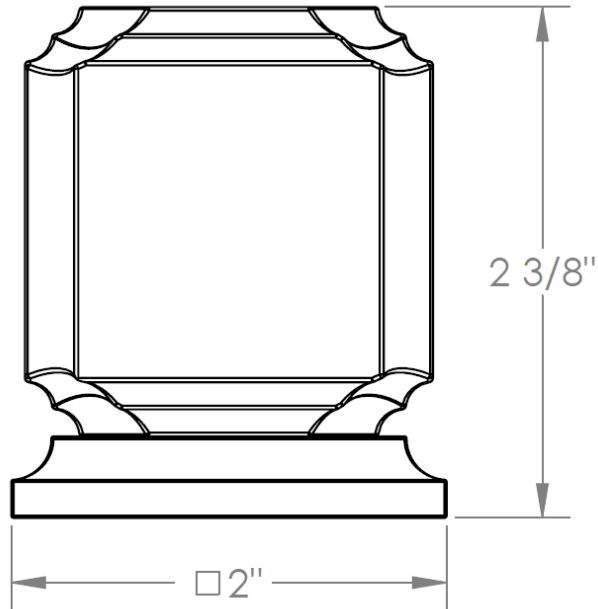

203-WTR-T1
Wall Valve Trim Kit

WATERMARK DESIGNS 4/13/2015

350 Dewitt Ave Brooklyn NY 11207 USA T 718 257 2800 F 718 257 2144 info@watermark-designs.com