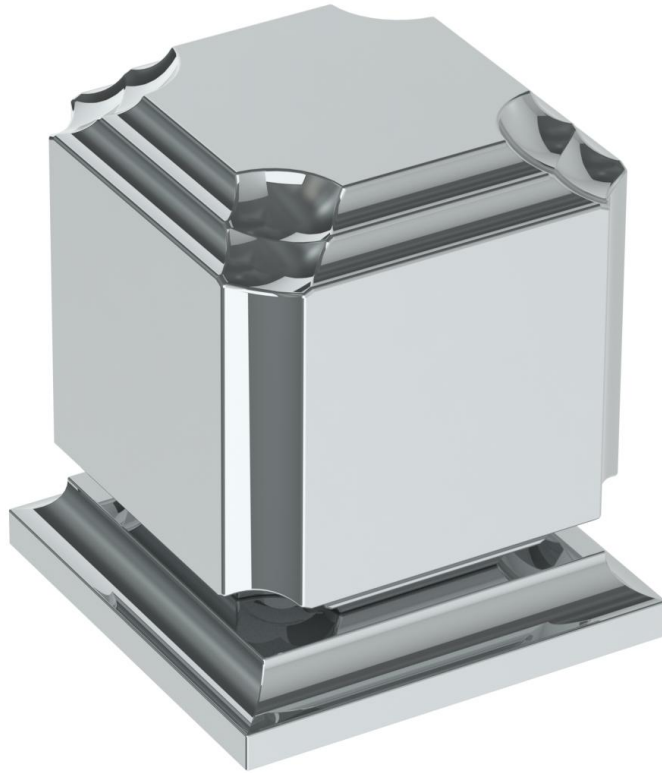

203-WTR-T1
Wall Valve Trim Kit

WATERMARK DESIGNS 4/13/2015

350 Dewitt Ave Brooklyn NY 11207 USA T 718 257 2800 F 718 257 2144 info@watermark-designs.com