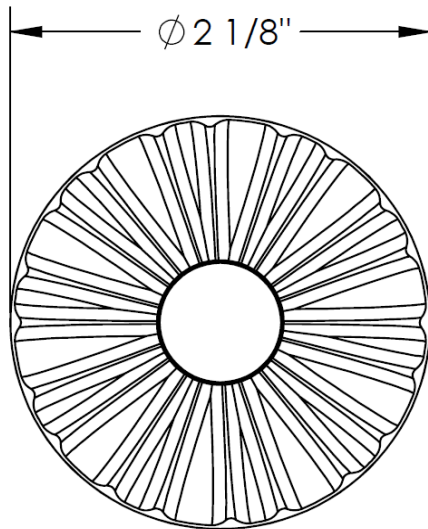

**201-WTR-KK**  
Wall Valve Trim Kit

**WATERMARK** DESIGNS 12/16/2014