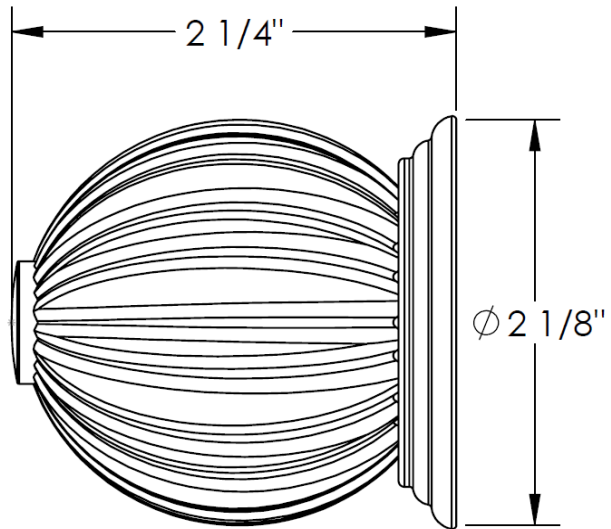

**201-WTR-KK**  
Wall Valve Trim Kit

**WATERMARK** DESIGNS 12/16/2014