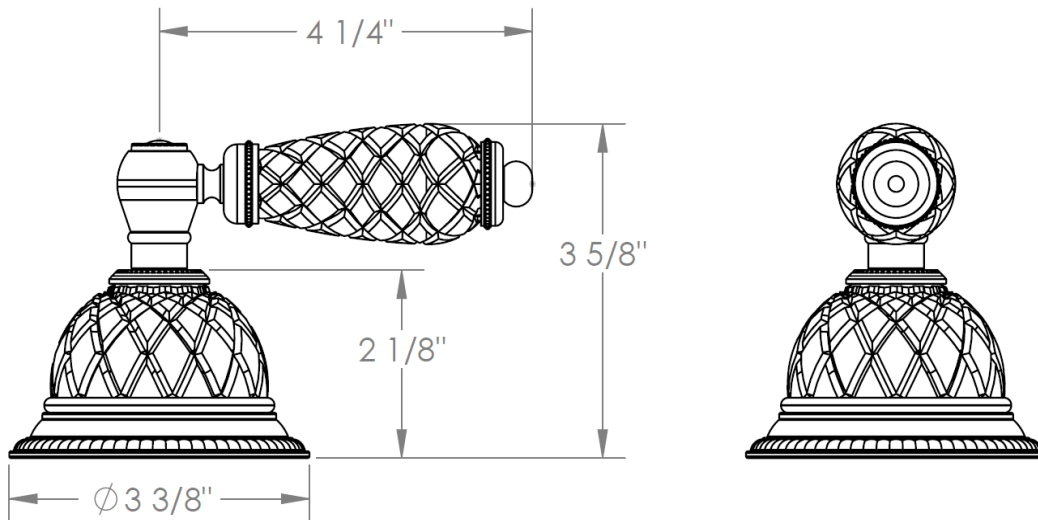

180-WTRA-AA

Wall Valve Trim Kit - Cut Crystal/ Marble Handle Trim

WATERMARK DESIGNS 4/13/2015

350 Dewitt Ave Brooklyn NY 11207 USA T 718 257 2800 F 718 257 2144 info@watermark-designs.com