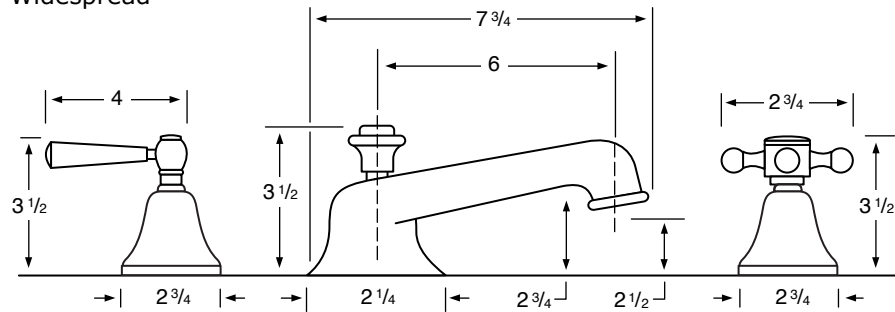

WATERMARK

DESIGNS

T 718.257.2800

F 718.257.2144

info@watermark-designs.com

Daniela33

Specifications

33-2 Widespread

- 33-3 3 Valve Tub & Shower
- 33-5 2 Valve Tub
- 33-6 2 Valve Shower
- 33-WTR Wall Valve Trim