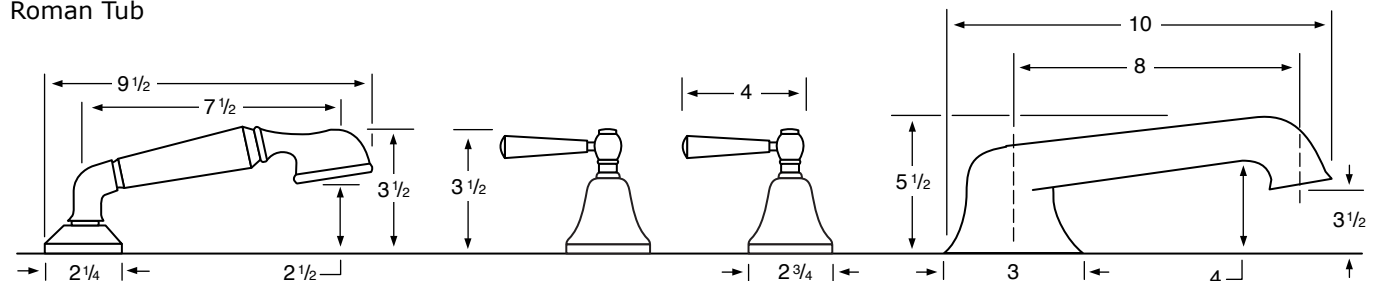

33-8/33-8.1 Roman Tub

See Handle Trim Specifications for a complete list of additional handle trims