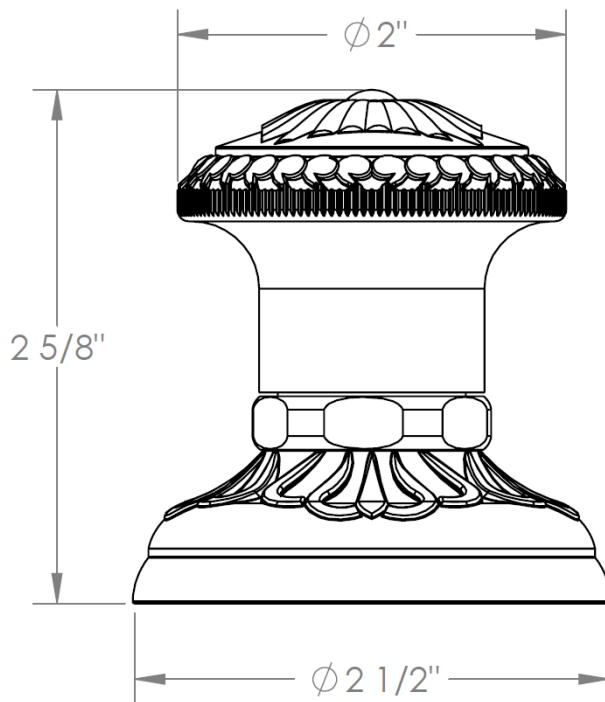

140-WTR-AZ1
Wall Valve Trim Kit

WATERMARK DESIGNS 12/12/2014