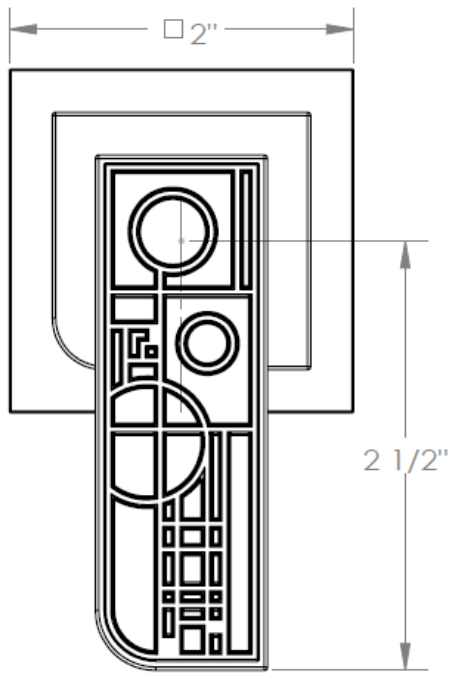

**96-WTR-CC11**  
Wall Valve Trim Kit

**WATERMARK** DESIGNS 11/21/2014