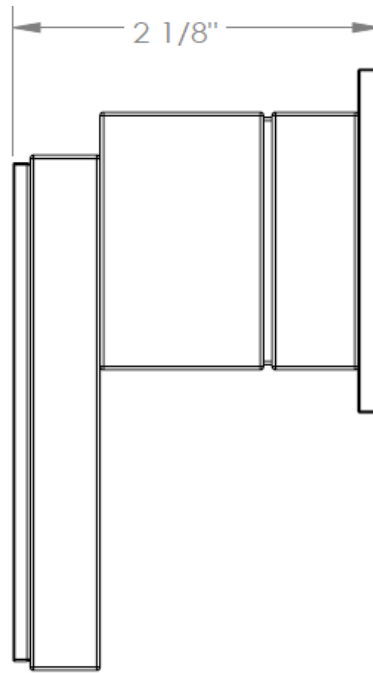

**96-WTR-CC11**  
Wall Valve Trim Kit

**WATERMARK** DESIGNS 11/21/2014