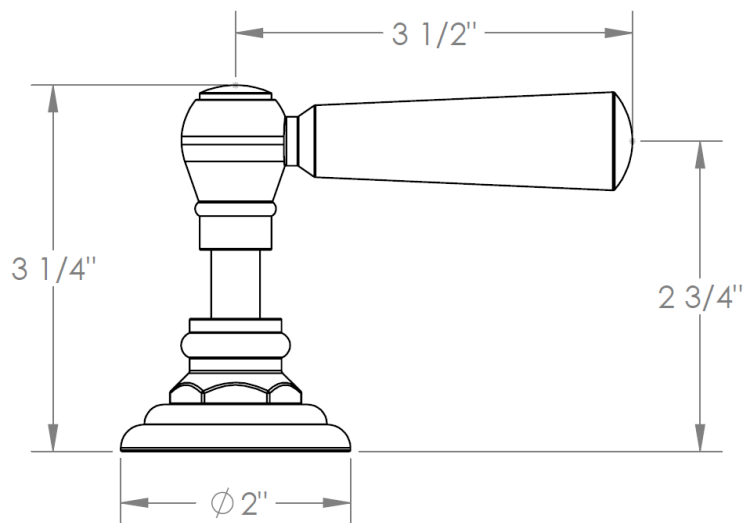

33-WTR-S1A

Wall/Deck Valve Trim Kit

WATERMARK DESIGNS 11/21/2014

350 Dewitt Ave Brooklyn NY 11207 USA T 718 257 2800 F 718 257 2144 info@watermark-designs.com