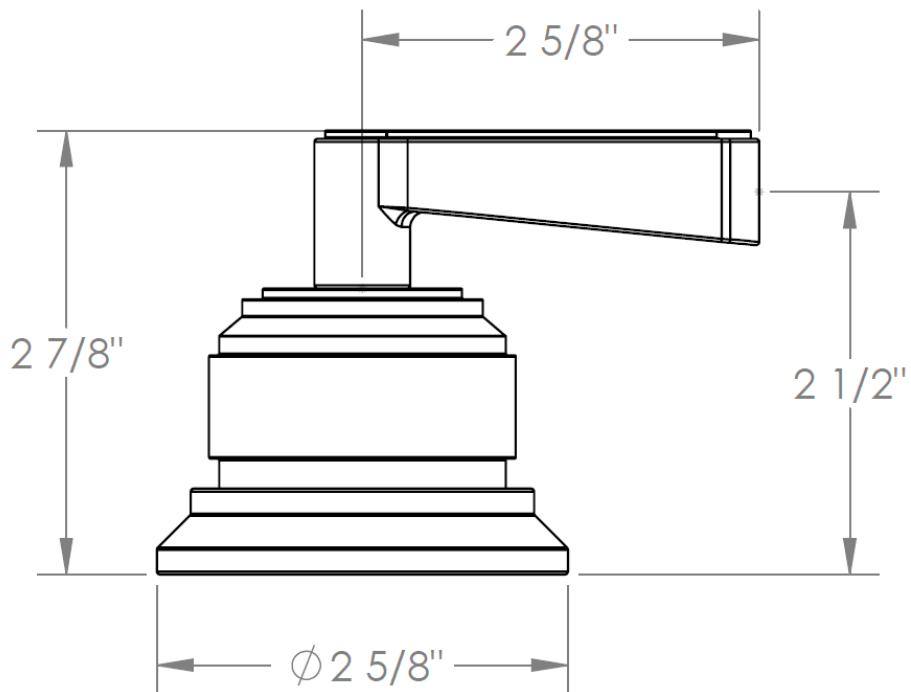

29-WTR-TR15
Wall Valve Trim Kit

WATERMARK DESIGNS 12/5/2014

350 Dewitt Ave Brooklyn NY 11207 USA T 718 257 2800 F 718 257 2144 info@watermark-designs.com

TR14-TRIM
Beekman

WATERMARK DESIGNS 5/27/2015

TR15-TRIM
Gotham