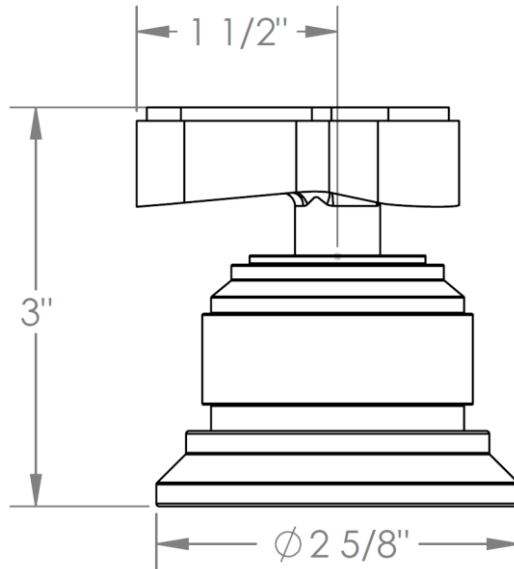

29-WTR-TR15
Wall Valve Trim Kit

WATERMARK DESIGNS 12/5/2014

350 Dewitt Ave Brooklyn NY 11207 USA T 718 257 2800 F 718 257 2144 info@watermark-designs.com

TR14-TRIM
Beekman

WATERMARK DESIGNS 5/27/2015

TR15-TRIM
Gotham