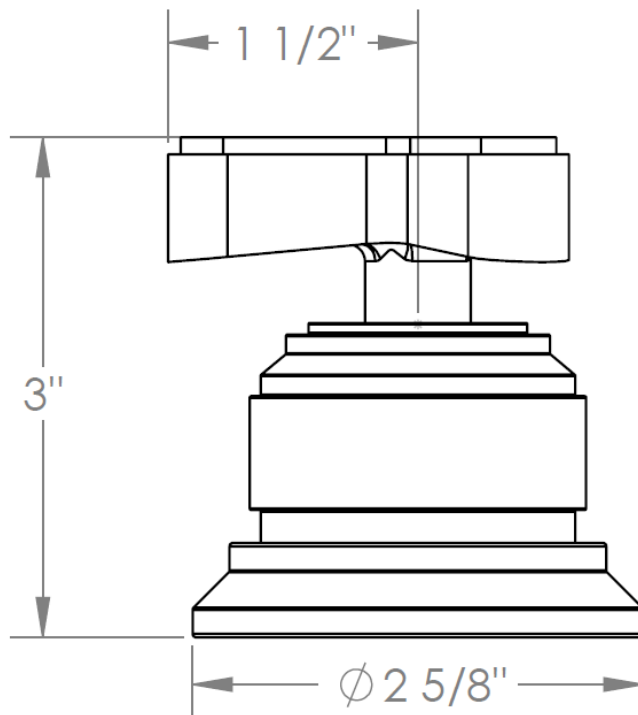

29-WTR-TR15
Wall Valve Trim Kit

WATERMARK DESIGNS 12/5/2014

350 Dewitt Ave Brooklyn NY 11207 USA T 718 257 2800 F 718 257 2144 info@watermark-designs.com

TR14-TRIM
Beekman

WATERMARK DESIGNS 5/27/2015

TR15-TRIM
Gotham