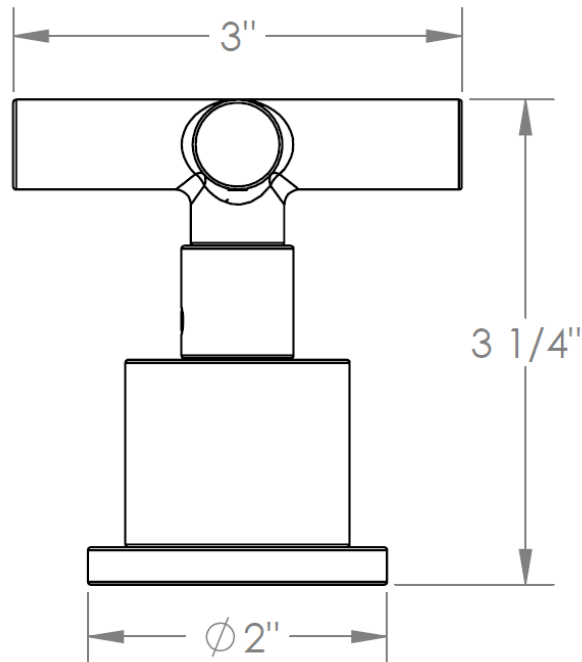

**27-WTR-CL14**  
Wall Valve Trim Kit

**CL14-TRIM**  
Sense Lever

**CL15-TRIM**  
Sense-Cross

**CL16-TRIM**  
Sense-Knob