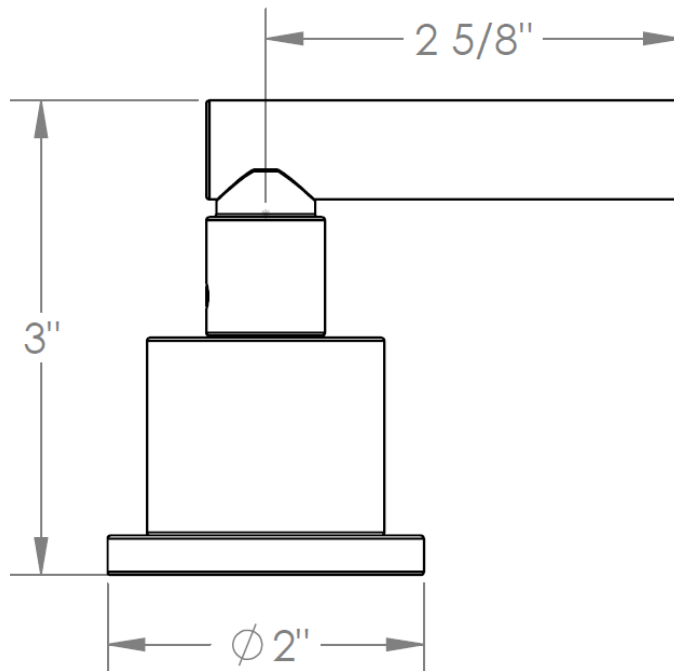

**27-WTR-CL14**  
Wall Valve Trim Kit

**CL14-TRIM**  
Sense Lever

**CL15-TRIM**  
Sense-Cross

**CL16-TRIM**  
Sense-Knob