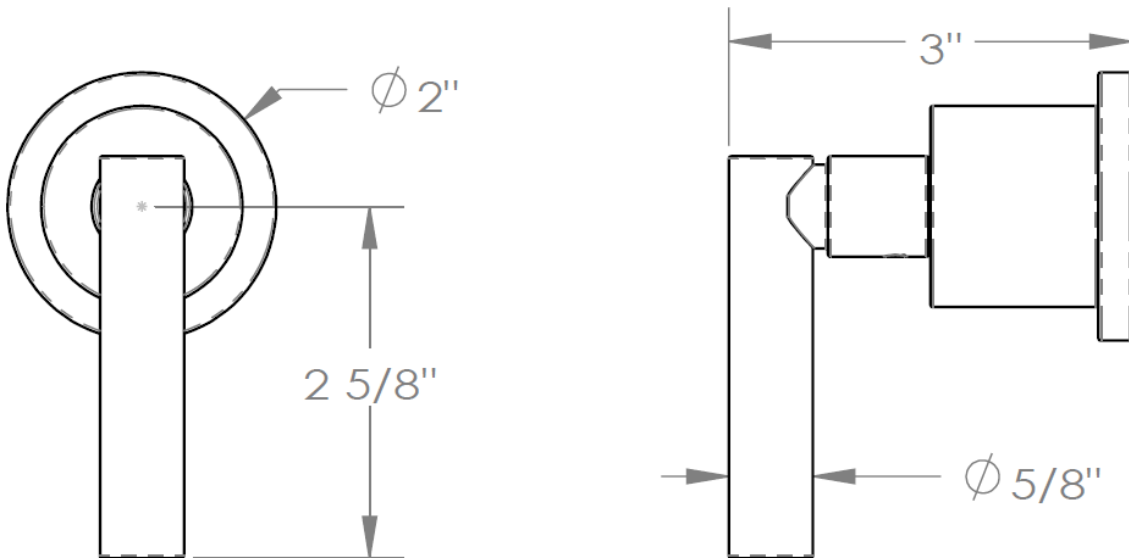

**27-WTR-CL14**  
Wall Valve Trim Kit

**CL14-TRIM**  
Sense Lever

**CL15-TRIM**  
Sense-Cross

**CL16-TRIM**  
Sense-Knob