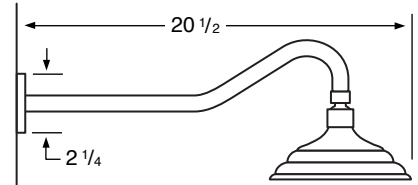

WATERMARK

DESIGNS

T 718.257.2800

F 718.257.2144

info@watermark-designs.com

Buckingham28

Specifications

28-2
Widespread

28-3 3 Valve Tub & Shower
28-5 2 Valve Tub
28-6 2 Valve Shower
28-WTR Wall Valve Trim

28-3.2/28-6.2
Pressure Balancing Valve

28-THRMKT10/28-3.5/28-6.5
Thermostatic Valve

28-3.2TMP/28-6.2TMP
Tempress Pressure Balancing Valve

28-THRMKT20/28-3.4/28-6.4
Thermostatic Valve with Built in Volume Control

28-4
Bidet

28-8/28-8.1
Roman Tub

See Handle Trim Specifications for a complete list of additional handle trims