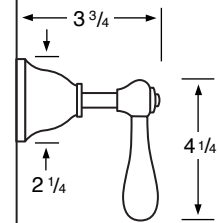

WATERMARK

DESIGNS

T 718.257.2800

F 718.257.2144

info@watermark-designs.com

Buckingham28

Specifications

28-2
Widespread

28-3 3 Valve Tub & Shower
28-5 2 Valve Tub
28-6 2 Valve Shower
28-WTR Wall Valve Trim

28-3.2/28-6.2
Pressure Balancing Valve

28-THRMKT10/28-3.5/28-6.5
Thermostatic Valve

28-3.2TMP/28-6.2TMP
Tempress Pressure Balancing Valve

28-THRMKT20/28-3.4/28-6.4
Thermostatic Valve with Built in Volume Control

28-4
Bidet

28-8/28-8.1
Roman Tub

See Handle Trim Specifications for a complete list of additional handle trims