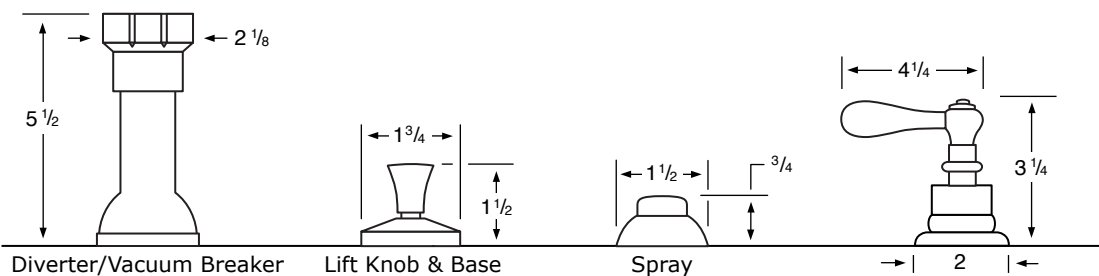

28-3 3 Valve Tub & Shower
28-5 2 Valve Tub
28-6 2 Valve Shower
28-WTR Wall Valve Trim

28-3.2/28-6.2
Pressure Balancing Valve

28-THRMKT10/28-3.5/28-6.5
Thermostatic Valve

28-3.2TMP/28-6.2TMP
Tempress Pressure Balancing Valve

28-THRMKT20/28-3.4/28-6.4
Thermostatic Valve with Built in Volume Control

28-4
Bidet

28-8/28-8.1
Roman Tub

See Handle Trim Specifications for a complete list of additional handle trims