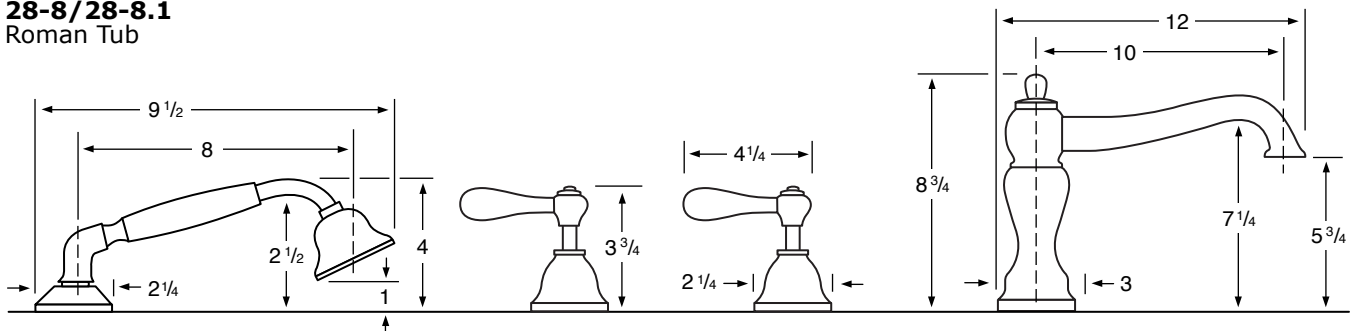

28-3 3 Valve Tub & Shower
28-5 2 Valve Tub
28-6 2 Valve Shower
28-WTR Wall Valve Trim

28-3.2/28-6.2
Pressure Balancing Valve

28-THRMKT10/28-3.5/28-6.5
Thermostatic Valve

28-3.2TMP/28-6.2TMP
Tempress Pressure Balancing Valve

28-THRMKT20/28-3.4/28-6.4
Thermostatic Valve with Built in Volume Control

28-4
Bidet

28-8/28-8.1
Roman Tub

See Handle Trim Specifications for a complete list of additional handle trims