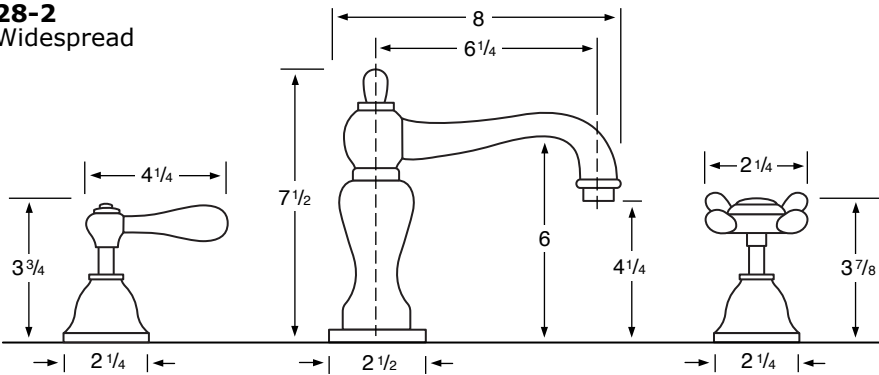

WATERMARK

DESIGNS

T 718.257.2800

F 718.257.2144

info@watermark-designs.com

Buckingham28

Specifications

28-2
Widespread

28-3 3 Valve Tub & Shower
28-5 2 Valve Tub
28-6 2 Valve Shower
28-WTR Wall Valve Trim

28-3.2/28-6.2
Pressure Balancing Valve

28-THRMKT10/28-3.5/28-6.5
Thermostatic Valve

28-3.2TMP/28-6.2TMP
Tempress Pressure Balancing Valve

28-THRMKT20/28-3.4/28-6.4
Thermostatic Valve with Built in Volume Control

28-4
Bidet

28-8/28-8.1
Roman Tub

See Handle Trim Specifications for a complete list of additional handle trims