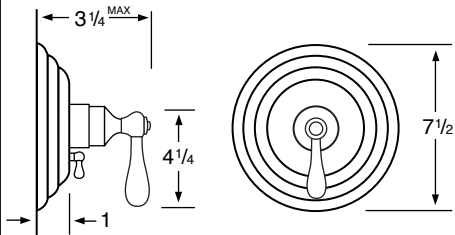

WATERMARK

DESIGNS

T 718.257.2800

F 718.257.2144

info@watermark-designs.com

Buckingham28

Specifications

28-2
Widespread

28-3 3 Valve Tub & Shower
28-5 2 Valve Tub
28-6 2 Valve Shower
28-WTR Wall Valve Trim

28-3.2/28-6.2
Pressure Balancing Valve

28-THRMKT10/28-3.5/28-6.5
Thermostatic Valve

28-3.2TMP/28-6.2TMP
Tempress Pressure Balancing Valve

28-THRMKT20/28-3.4/28-6.4
Thermostatic Valve with Built in Volume Control

28-4
Bidet

28-8/28-8.1
Roman Tub

See Handle Trim Specifications for a complete list of additional handle trims