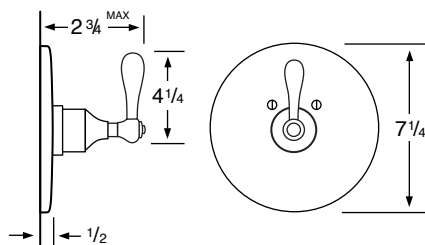

WATERMARK

DESIGNS

T 718.257.2800

F 718.257.2144

info@watermark-designs.com

Buckingham28

Specifications

28-2
Widespread

28-3 3 Valve Tub & Shower
28-5 2 Valve Tub
28-6 2 Valve Shower
28-WTR Wall Valve Trim

28-3.2/28-6.2
Pressure Balancing Valve

28-THRMKT10/28-3.5/28-6.5
Thermostatic Valve

28-3.2TMP/28-6.2TMP
Tempress Pressure Balancing Valve

28-THRMKT20/28-3.4/28-6.4
Thermostatic Valve with Built in Volume Control

28-4
Bidet

28-8/28-8.1
Roman Tub

See Handle Trim Specifications for a complete list of additional handle trims