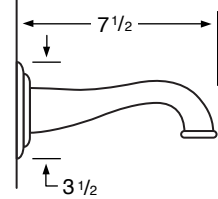

WATERMARK

DESIGNS

T 718.257.2800

F 718.257.2144

info@watermark-designs.com

Buckingham28

Specifications

28-2
Widespread

28-3 3 Valve Tub & Shower
28-5 2 Valve Tub
28-6 2 Valve Shower
28-WTR Wall Valve Trim

28-3.2/28-6.2
Pressure Balancing Valve

28-THRMKT10/28-3.5/28-6.5
Thermostatic Valve

28-3.2TMP/28-6.2TMP
Tempress Pressure Balancing Valve

28-THRMKT20/28-3.4/28-6.4
Thermostatic Valve with Built in Volume Control

28-4
Bidet

28-8/28-8.1
Roman Tub

See Handle Trim Specifications for a complete list of additional handle trims