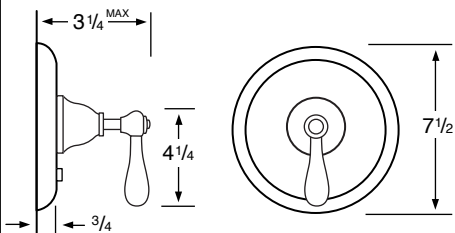

28-3 3 Valve Tub & Shower
28-5 2 Valve Tub
28-6 2 Valve Shower
28-WTR Wall Valve Trim

28-3.2/28-6.2
Pressure Balancing Valve

28-THRMKT10/28-3.5/28-6.5
Thermostatic Valve

28-3.2TMP/28-6.2TMP
Tempress Pressure Balancing Valve

28-THRMKT20/28-3.4/28-6.4
Thermostatic Valve with Built in Volume Control

28-4
Bidet

28-8/28-8.1
Roman Tub

See Handle Trim Specifications for a complete list of additional handle trims