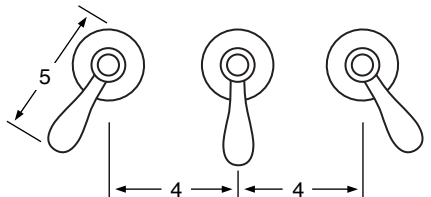

28-3 3 Valve Tub & Shower
28-5 2 Valve Tub
28-6 2 Valve Shower
28-WTR Wall Valve Trim

28-3.2/28-6.2
Pressure Balancing Valve

28-THRMKT10/28-3.5/28-6.5
Thermostatic Valve

28-3.2TMP/28-6.2TMP
Tempress Pressure Balancing Valve

28-THRMKT20/28-3.4/28-6.4
Thermostatic Valve with Built in Volume Control

28-4
Bidet

28-8/28-8.1
Roman Tub

See Handle Trim Specifications for a complete list of additional handle trims