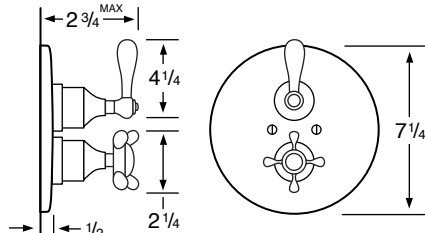

28-3 3 Valve Tub & Shower
28-5 2 Valve Tub
28-6 2 Valve Shower
28-WTR Wall Valve Trim

28-3.2/28-6.2
Pressure Balancing Valve

28-THRMKT10/28-3.5/28-6.5
Thermostatic Valve

28-3.2TMP/28-6.2TMP
Tempress Pressure Balancing Valve

28-THRMKT20/28-3.4/28-6.4
Thermostatic Valve with Built in Volume Control

28-4
Bidet

28-8/28-8.1
Roman Tub

See Handle Trim Specifications for a complete list of additional handle trims