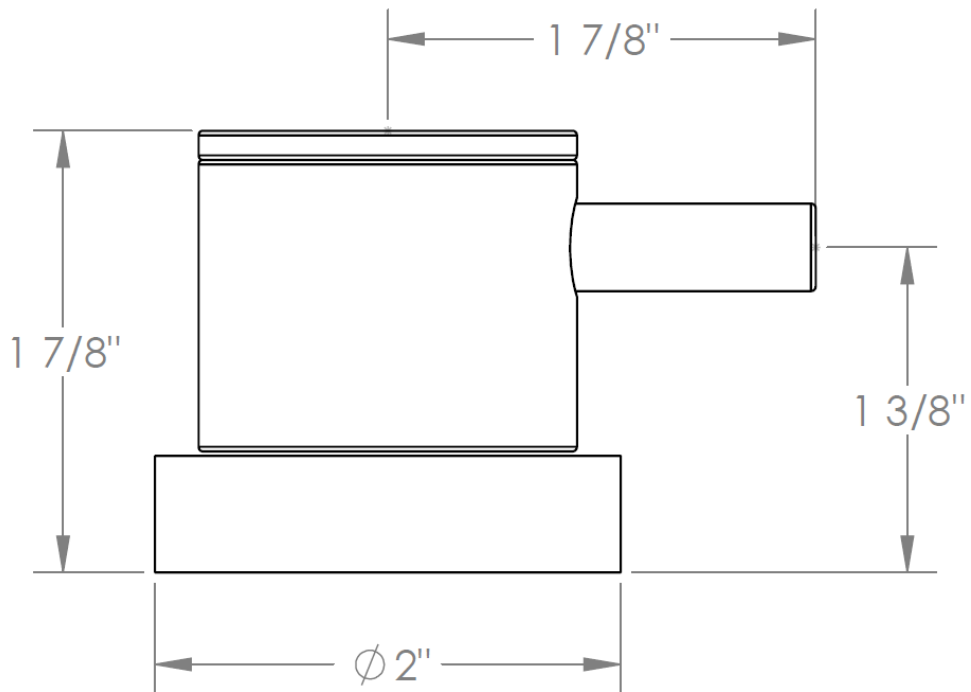

22-WTR-TIA
Wall Valve Trim

TIA-TRIM

Diamond Knurl Handle Trim

TIB-TRIM

Smooth Lever Handle Trim

WATERMARK DESIGNS 5/27/2015

350 Dewitt Ave Brooklyn NY 11207 USA T 718 257 2800 F 718 257 2144 info@watermark-designs.com