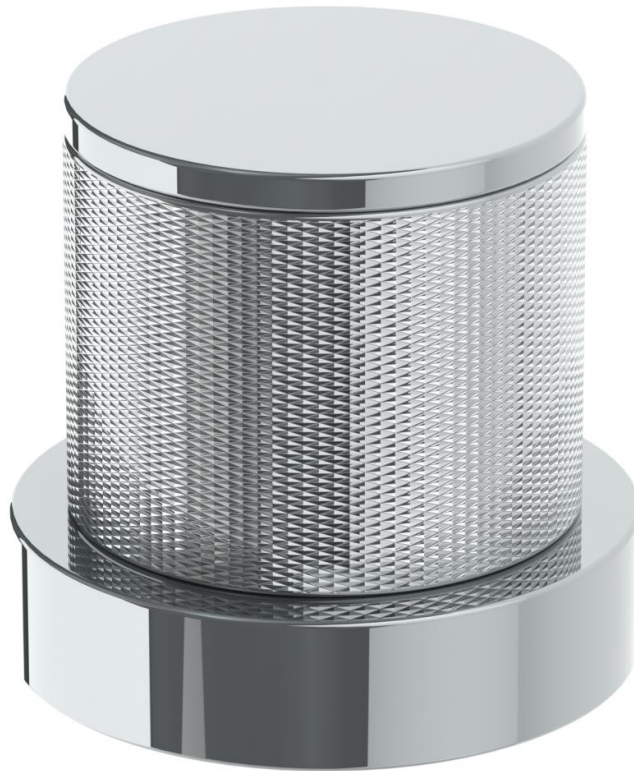

22-WTR-TIA
Wall Valve Trim

TIA-TRIM

Diamond Knurl Handle Trim

TIB-TRIM

Smooth Lever Handle Trim

WATERMARK DESIGNS 5/27/2015

350 Dewitt Ave Brooklyn NY 11207 USA T 718 257 2800 F 718 257 2144 info@watermark-designs.com