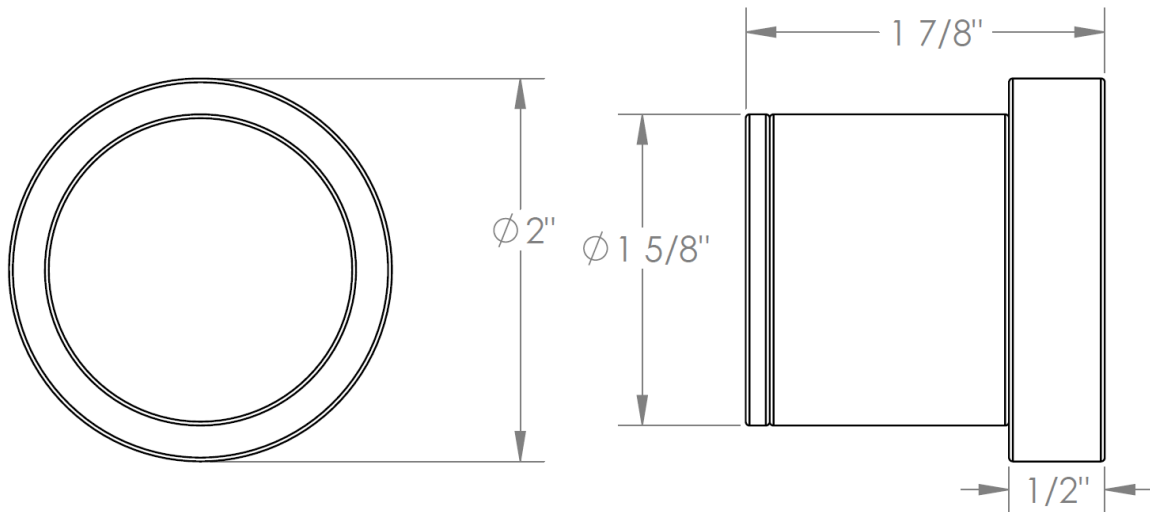

22-WTR-TIA
Wall Valve Trim

TIA-TRIM

Diamond Knurl Handle Trim

TIB-TRIM

Smooth Lever Handle Trim

WATERMARK DESIGNS 5/27/2015

350 Dewitt Ave Brooklyn NY 11207 USA T 718 257 2800 F 718 257 2144 info@watermark-designs.com