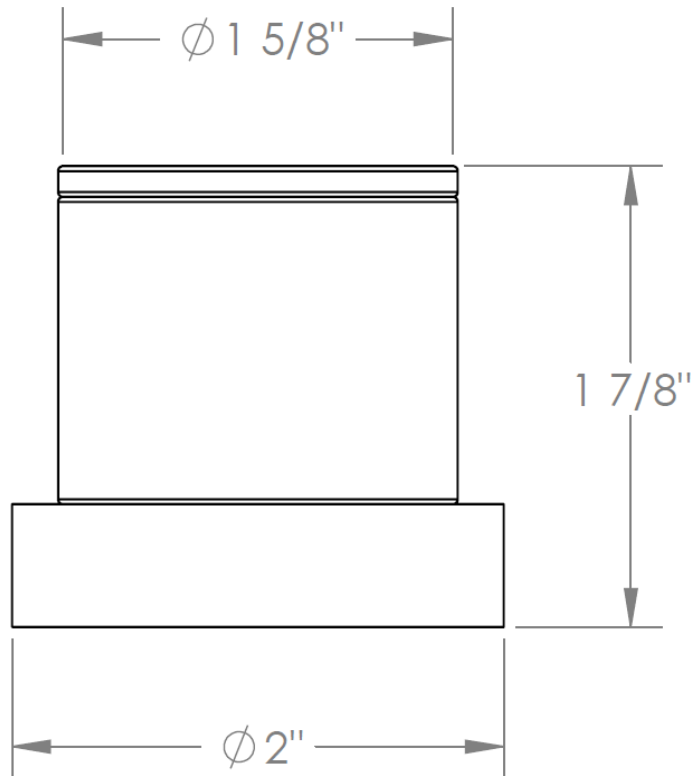

22-WTR-TIA
Wall Valve Trim

TIA-TRIM

Diamond Knurl Handle Trim

TIB-TRIM

Smooth Lever Handle Trim

WATERMARK DESIGNS 5/27/2015

350 Dewitt Ave Brooklyn NY 11207 USA T 718 257 2800 F 718 257 2144 info@watermark-designs.com