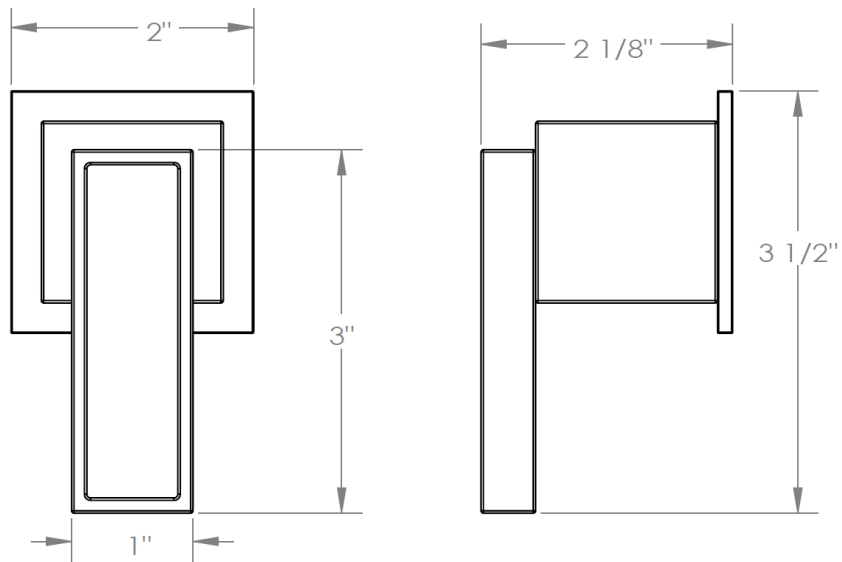

97-WTR-J5
Wall Valve Trim Kit

J6-TRIM
Roxy