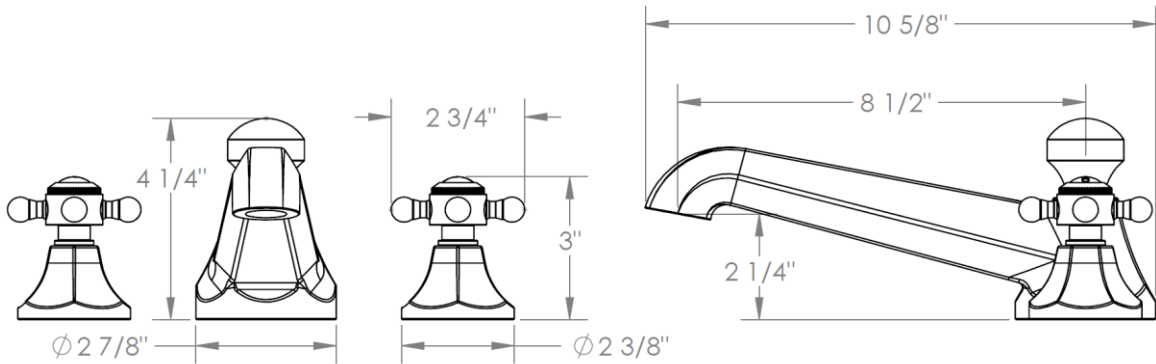

312-8-X
Roman Tub Set

Meets the applicable requirements of ASME A112.18.1-2005/CSA B125.1-05, entitled "Plumbing Supply Fittings"

WATERMARK DESIGNS 4/10/2015

350 Dewitt Ave Brooklyn NY 11207 USA T 718 257 2800 F 718 257 2144 info@watermark-designs.com