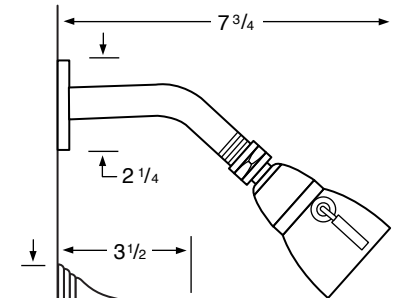

WATERMARK

DESIGNS

T 718.257.2800

F 718.257.2144

info@watermark-designs.com

Hampshire 310

Specifications

310-2 Widespread

- 310-3** 3 Valve Tub & Shower
- 310-5** 2 Valve Tub
- 310-6** 2 Valve Shower
- 310-WTR** Wall Valve Trim

310-3.2/310-6.2 Pressure Balancing Valve

310-THRMKT10/310-3.5/310-6.5 Thermostatic Valve

310-3.2TMP/310-6.2TMP Tempress Pressure Balancing Valve

310-THRMKT20/310-3.4/310-6.4 Thermostatic Valve with Built in Volume Control

310-4 Bidet

310-8/310-8.1 Roman Tub

See Handle Trim Specifications for a complete list of additional handle trims