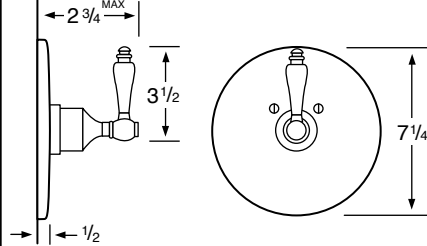

WATERMARK

DESIGNS

T 718.257.2800

F 718.257.2144

info@watermark-designs.com

Hampshire 310

Specifications

310-2 Widespread

- 310-3** 3 Valve Tub & Shower
- 310-5** 2 Valve Tub
- 310-6** 2 Valve Shower
- 310-WTR** Wall Valve Trim

310-3.2/310-6.2 Pressure Balancing Valve

310-THRMKT10/310-3.5/310-6.5 Thermostatic Valve

310-3.2TMP/310-6.2TMP Tempress Pressure Balancing Valve

310-THRMKT20/310-3.4/310-6.4 Thermostatic Valve with Built in Volume Control

310-4 Bidet

310-8/310-8.1 Roman Tub

See Handle Trim Specifications for a complete list of additional handle trims