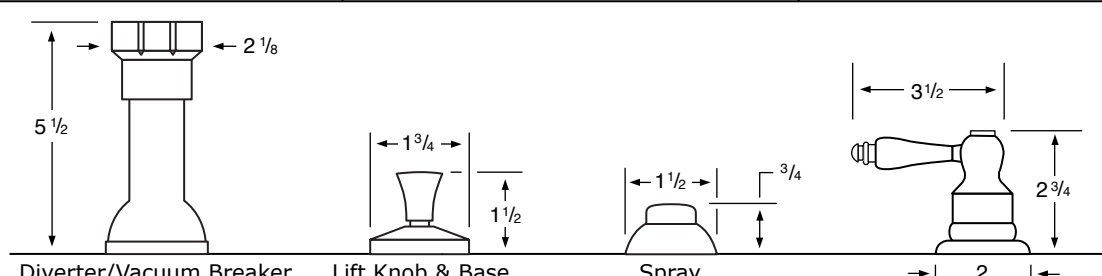

- 310-3** 3 Valve Tub & Shower
- 310-5** 2 Valve Tub
- 310-6** 2 Valve Shower
- 310-WTR** Wall Valve Trim

310-3.2/310-6.2 Pressure Balancing Valve

310-THRMKT10/310-3.5/310-6.5 Thermostatic Valve

310-3.2TMP/310-6.2TMP Tempress Pressure Balancing Valve

310-THRMKT20/310-3.4/310-6.4 Thermostatic Valve with Built in Volume Control

310-4 Bidet

310-8/310-8.1 Roman Tub

See Handle Trim Specifications for a complete list of additional handle trims