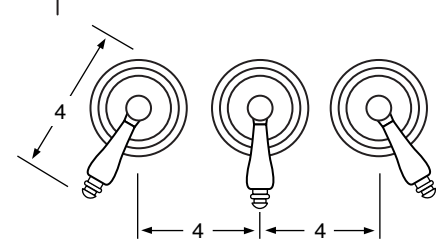

- 310-3** 3 Valve Tub & Shower
- 310-5** 2 Valve Tub
- 310-6** 2 Valve Shower
- 310-WTR** Wall Valve Trim

310-3.2/310-6.2 Pressure Balancing Valve

310-THRMKT10/310-3.5/310-6.5 Thermostatic Valve

310-3.2TMP/310-6.2TMP Tempress Pressure Balancing Valve

310-THRMKT20/310-3.4/310-6.4 Thermostatic Valve with Built in Volume Control

310-4 Bidet

310-8/310-8.1 Roman Tub

See Handle Trim Specifications for a complete list of additional handle trims