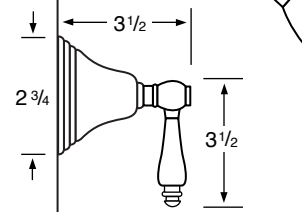

WATERMARK

DESIGNS

T 718.257.2800

F 718.257.2144

info@watermark-designs.com

Hampshire 310

Specifications

310-2 Widespread

- 310-3** 3 Valve Tub & Shower
- 310-5** 2 Valve Tub
- 310-6** 2 Valve Shower
- 310-WTR** Wall Valve Trim

310-3.2/310-6.2 Pressure Balancing Valve

310-THRMKT10/310-3.5/310-6.5 Thermostatic Valve

310-3.2TMP/310-6.2TMP Tempress Pressure Balancing Valve

310-THRMKT20/310-3.4/310-6.4 Thermostatic Valve with Built in Volume Control

310-4 Bidet

310-8/310-8.1 Roman Tub

See Handle Trim Specifications for a complete list of additional handle trims