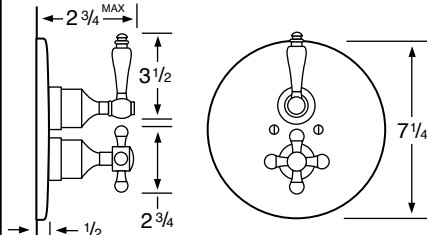

- 310-3** 3 Valve Tub & Shower
- 310-5** 2 Valve Tub
- 310-6** 2 Valve Shower
- 310-WTR** Wall Valve Trim

310-3.2/310-6.2 Pressure Balancing Valve

310-THRMKT10/310-3.5/310-6.5 Thermostatic Valve

310-3.2TMP/310-6.2TMP Tempress Pressure Balancing Valve

310-THRMKT20/310-3.4/310-6.4 Thermostatic Valve with Built in Volume Control

310-4 Bidet

310-8/310-8.1 Roman Tub

See Handle Trim Specifications for a complete list of additional handle trims