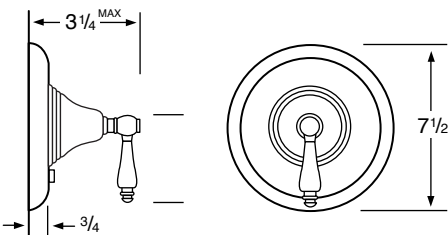

- 310-3** 3 Valve Tub & Shower
- 310-5** 2 Valve Tub
- 310-6** 2 Valve Shower
- 310-WTR** Wall Valve Trim

310-3.2/310-6.2 Pressure Balancing Valve

310-THRMKT10/310-3.5/310-6.5 Thermostatic Valve

310-3.2TMP/310-6.2TMP Tempress Pressure Balancing Valve

310-THRMKT20/310-3.4/310-6.4 Thermostatic Valve with Built in Volume Control

310-4 Bidet

310-8/310-8.1 Roman Tub

See Handle Trim Specifications for a complete list of additional handle trims