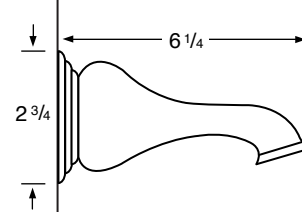

WATERMARK

DESIGNS

T 718.257.2800

F 718.257.2144

info@watermark-designs.com

Hampshire 310

Specifications

310-2 Widespread

- 310-3** 3 Valve Tub & Shower
- 310-5** 2 Valve Tub
- 310-6** 2 Valve Shower
- 310-WTR** Wall Valve Trim

310-3.2/310-6.2 Pressure Balancing Valve

310-THRMKT10/310-3.5/310-6.5 Thermostatic Valve

310-3.2TMP/310-6.2TMP Tempress Pressure Balancing Valve

310-THRMKT20/310-3.4/310-6.4 Thermostatic Valve with Built in Volume Control

310-4 Bidet

310-8/310-8.1 Roman Tub

See Handle Trim Specifications for a complete list of additional handle trims