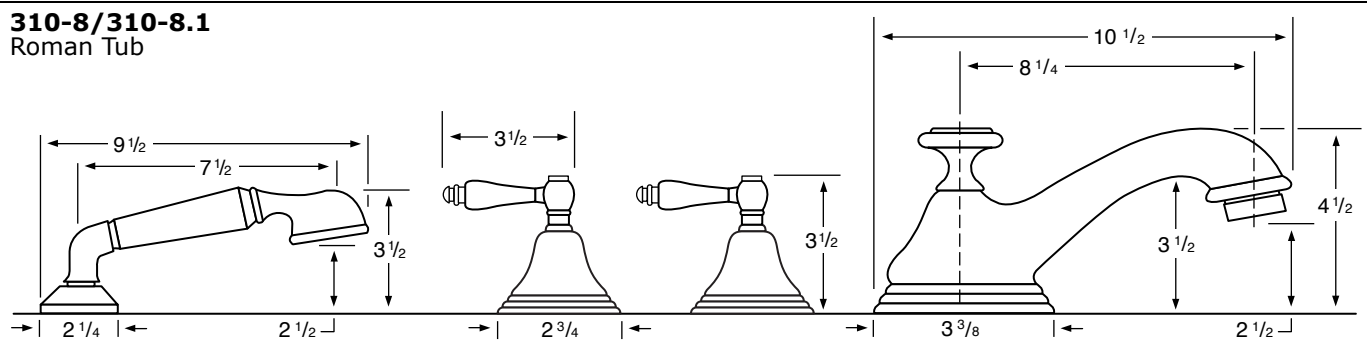

- 310-3** 3 Valve Tub & Shower
- 310-5** 2 Valve Tub
- 310-6** 2 Valve Shower
- 310-WTR** Wall Valve Trim

310-3.2/310-6.2 Pressure Balancing Valve

310-THRMKT10/310-3.5/310-6.5 Thermostatic Valve

310-3.2TMP/310-6.2TMP Tempress Pressure Balancing Valve

310-THRMKT20/310-3.4/310-6.4 Thermostatic Valve with Built in Volume Control

310-4 Bidet

310-8/310-8.1 Roman Tub

See Handle Trim Specifications for a complete list of additional handle trims