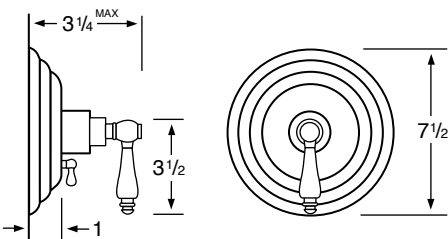

WATERMARK

DESIGNS

T 718.257.2800

F 718.257.2144

info@watermark-designs.com

Hampshire 310

Specifications

310-2 Widespread

- 310-3** 3 Valve Tub & Shower
- 310-5** 2 Valve Tub
- 310-6** 2 Valve Shower
- 310-WTR** Wall Valve Trim

310-3.2/310-6.2 Pressure Balancing Valve

310-THRMKT10/310-3.5/310-6.5 Thermostatic Valve

310-3.2TMP/310-6.2TMP Tempress Pressure Balancing Valve

310-THRMKT20/310-3.4/310-6.4 Thermostatic Valve with Built in Volume Control

310-4 Bidet

310-8/310-8.1 Roman Tub

See Handle Trim Specifications for a complete list of additional handle trims