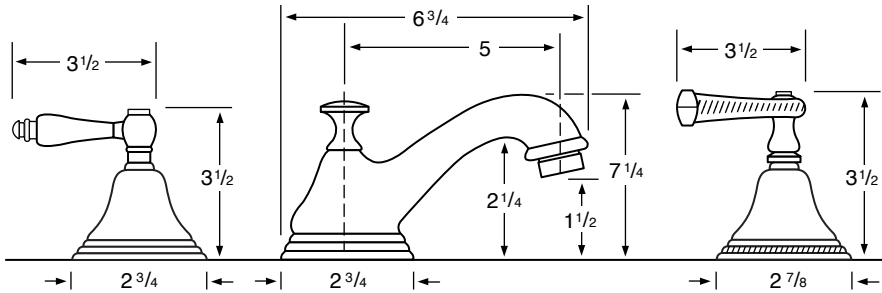

WATERMARK

DESIGNS

T 718.257.2800

F 718.257.2144

info@watermark-designs.com

Hampshire 310

Specifications

310-2 Widespread

- 310-3** 3 Valve Tub & Shower
- 310-5** 2 Valve Tub
- 310-6** 2 Valve Shower
- 310-WTR** Wall Valve Trim

310-3.2/310-6.2 Pressure Balancing Valve

310-THRMKT10/310-3.5/310-6.5 Thermostatic Valve

310-3.2TMP/310-6.2TMP Tempress Pressure Balancing Valve

310-THRMKT20/310-3.4/310-6.4 Thermostatic Valve with Built in Volume Control

310-4 Bidet

310-8/310-8.1 Roman Tub

See Handle Trim Specifications for a complete list of additional handle trims