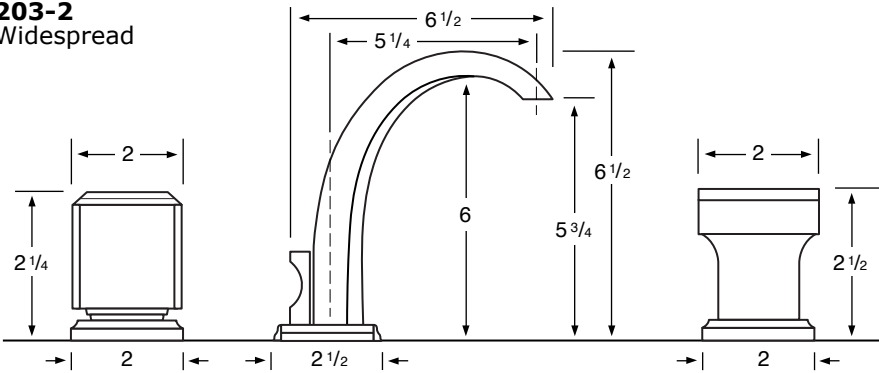

- 203-3** 3 Valve Tub & Shower
- 203-5** 2 Valve Tub
- 203-6** 2 Valve Shower
- 203-WTR** Wall Valve Trim

203-3.2/203-6.2 Pressure Balancing Valve

203-THRMKT10/203-3.5/203-6.5 Thermostatic Valve

203-3.2TMP/203-6.2TMP Tempress Pressure Balancing Valve

203-THRMKT20/203-3.4/203-6.4 Thermostatic Valve with Built in Volume Control

203-4 Bidet

203-8/203-8.1 Roman Tub

See Handle Trim Specifications for a complete list of additional handle trims