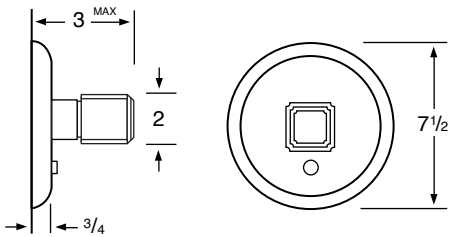

- 203-3** 3 Valve Tub & Shower
- 203-5** 2 Valve Tub
- 203-6** 2 Valve Shower
- 203-WTR** Wall Valve Trim

203-3.2/203-6.2 Pressure Balancing Valve

203-THRMKT10/203-3.5/203-6.5 Thermostatic Valve

203-3.2TMP/203-6.2TMP Tempress Pressure Balancing Valve

203-THRMKT20/203-3.4/203-6.4 Thermostatic Valve with Built in Volume Control

203-4 Bidet

203-8/203-8.1 Roman Tub

See Handle Trim Specifications for a complete list of additional handle trims