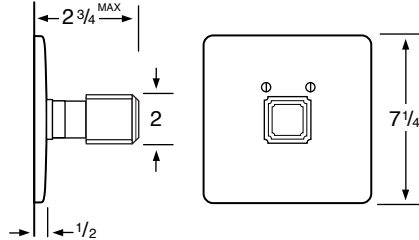

- 203-3** 3 Valve Tub & Shower
- 203-5** 2 Valve Tub
- 203-6** 2 Valve Shower
- 203-WTR** Wall Valve Trim

203-3.2/203-6.2 Pressure Balancing Valve

203-THRMKT10/203-3.5/203-6.5 Thermostatic Valve

203-3.2TMP/203-6.2TMP Tempress Pressure Balancing Valve

203-THRMKT20/203-3.4/203-6.4 Thermostatic Valve with Built in Volume Control

203-4 Bidet

203-8/203-8.1 Roman Tub

See Handle Trim Specifications for a complete list of additional handle trims