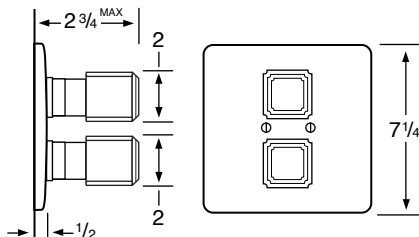

- 203-3** 3 Valve Tub & Shower
- 203-5** 2 Valve Tub
- 203-6** 2 Valve Shower
- 203-WTR** Wall Valve Trim

203-3.2/203-6.2 Pressure Balancing Valve

203-THRMKT10/203-3.5/203-6.5 Thermostatic Valve

203-3.2TMP/203-6.2TMP Tempress Pressure Balancing Valve

203-THRMKT20/203-3.4/203-6.4 Thermostatic Valve with Built in Volume Control

203-4 Bidet

203-8/203-8.1 Roman Tub

See Handle Trim Specifications for a complete list of additional handle trims