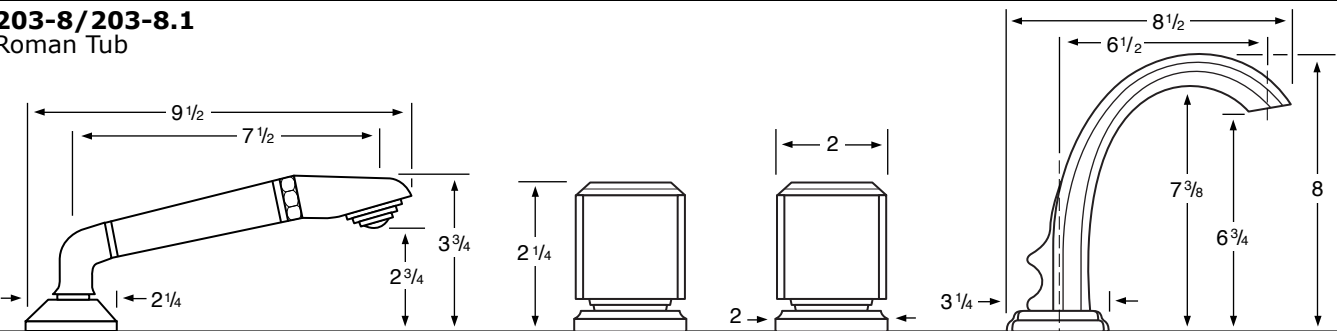

- 203-3** 3 Valve Tub & Shower
- 203-5** 2 Valve Tub
- 203-6** 2 Valve Shower
- 203-WTR** Wall Valve Trim

203-3.2/203-6.2 Pressure Balancing Valve

203-THRMKT10/203-3.5/203-6.5 Thermostatic Valve

203-3.2TMP/203-6.2TMP Tempress Pressure Balancing Valve

203-THRMKT20/203-3.4/203-6.4 Thermostatic Valve with Built in Volume Control

203-4 Bidet

203-8/203-8.1 Roman Tub

See Handle Trim Specifications for a complete list of additional handle trims