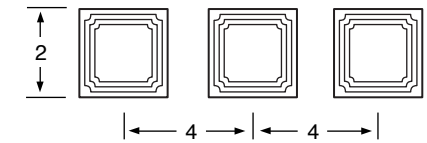

- 203-3** 3 Valve Tub & Shower
- 203-5** 2 Valve Tub
- 203-6** 2 Valve Shower
- 203-WTR** Wall Valve Trim

203-3.2/203-6.2 Pressure Balancing Valve

203-THRMKT10/203-3.5/203-6.5 Thermostatic Valve

203-3.2TMP/203-6.2TMP Tempress Pressure Balancing Valve

203-THRMKT20/203-3.4/203-6.4 Thermostatic Valve with Built in Volume Control

203-4 Bidet

203-8/203-8.1 Roman Tub

See Handle Trim Specifications for a complete list of additional handle trims