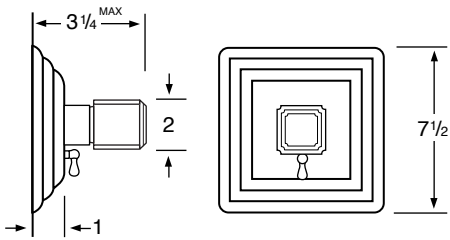

- 203-3** 3 Valve Tub & Shower
- 203-5** 2 Valve Tub
- 203-6** 2 Valve Shower
- 203-WTR** Wall Valve Trim

203-3.2/203-6.2 Pressure Balancing Valve

203-THRMKT10/203-3.5/203-6.5 Thermostatic Valve

203-3.2TMP/203-6.2TMP Tempress Pressure Balancing Valve

203-THRMKT20/203-3.4/203-6.4 Thermostatic Valve with Built in Volume Control

203-4 Bidet

203-8/203-8.1 Roman Tub

See Handle Trim Specifications for a complete list of additional handle trims