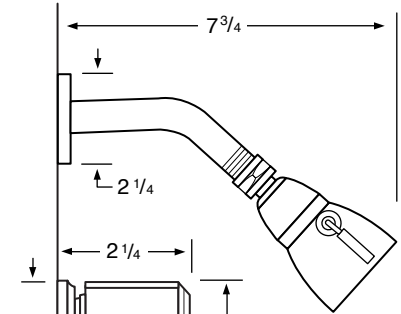

- 203-3** 3 Valve Tub & Shower
- 203-5** 2 Valve Tub
- 203-6** 2 Valve Shower
- 203-WTR** Wall Valve Trim

203-3.2/203-6.2 Pressure Balancing Valve

203-THRMKT10/203-3.5/203-6.5 Thermostatic Valve

203-3.2TMP/203-6.2TMP Tempress Pressure Balancing Valve

203-THRMKT20/203-3.4/203-6.4 Thermostatic Valve with Built in Volume Control

203-4 Bidet

203-8/203-8.1 Roman Tub

See Handle Trim Specifications for a complete list of additional handle trims