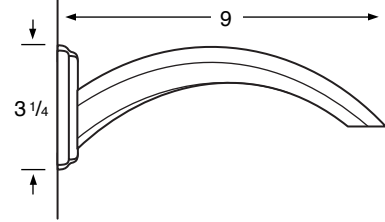

- 203-3** 3 Valve Tub & Shower
- 203-5** 2 Valve Tub
- 203-6** 2 Valve Shower
- 203-WTR** Wall Valve Trim

203-3.2/203-6.2 Pressure Balancing Valve

203-THRMKT10/203-3.5/203-6.5 Thermostatic Valve

203-3.2TMP/203-6.2TMP Tempress Pressure Balancing Valve

203-THRMKT20/203-3.4/203-6.4 Thermostatic Valve with Built in Volume Control

203-4 Bidet

203-8/203-8.1 Roman Tub

See Handle Trim Specifications for a complete list of additional handle trims