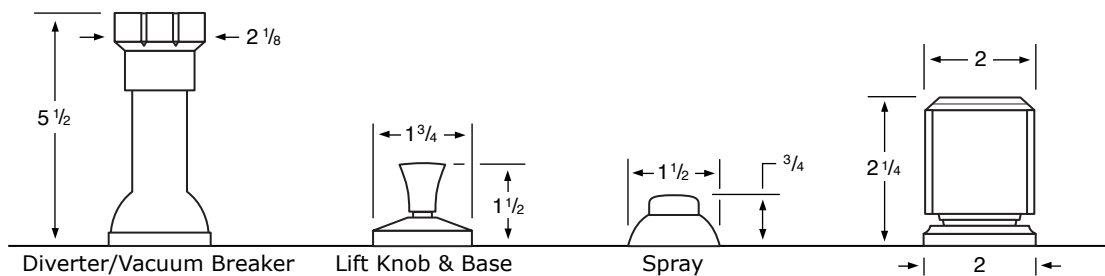

- 203-3** 3 Valve Tub & Shower
- 203-5** 2 Valve Tub
- 203-6** 2 Valve Shower
- 203-WTR** Wall Valve Trim

203-3.2/203-6.2 Pressure Balancing Valve

203-THRMKT10/203-3.5/203-6.5 Thermostatic Valve

203-3.2TMP/203-6.2TMP Tempress Pressure Balancing Valve

203-THRMKT20/203-3.4/203-6.4 Thermostatic Valve with Built in Volume Control

203-4 Bidet

203-8/203-8.1 Roman Tub

See Handle Trim Specifications for a complete list of additional handle trims