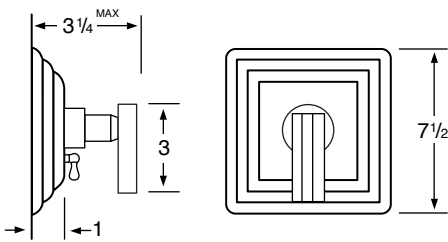

WATERMARK

DESIGNS

T 718.257.2800

F 718.257.2144

info@watermark-designs.com

Dania96

Specifications

96-2
Widespread

96-3 3 Valve Tub & Shower
96-5 2 Valve Tub
96-6 2 Valve Shower
96-WTR Wall Valve Trim

96-3.2/96-6.2
Pressure Balancing Valve

96-THRMKT10/96-3.5/96-6.5
Thermostatic Valve

96-3.2TMP/96-6.2TMP
Tempress Pressure Balancing Valve

96-THRMKT20/96-3.4/96-6.4
Thermostatic Valve with Built in Volume Control

96-4
Bidet

96-8/96-8.1
Roman Tub

See Handle Trim Specifications for a complete list of additional handle trims