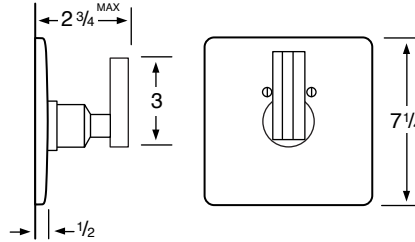

WATERMARK

DESIGNS

T 718.257.2800

F 718.257.2144

info@watermark-designs.com

Dania96

Specifications

96-2
Widespread

96-3 3 Valve Tub & Shower
96-5 2 Valve Tub
96-6 2 Valve Shower
96-WTR Wall Valve Trim

96-3.2/96-6.2
Pressure Balancing Valve

96-THRMKT10/96-3.5/96-6.5
Thermostatic Valve

96-3.2TMP/96-6.2TMP
Tempress Pressure Balancing Valve

96-THRMKT20/96-3.4/96-6.4
Thermostatic Valve with Built in Volume Control

96-4
Bidet

96-8/96-8.1
Roman Tub

See Handle Trim Specifications for a complete list of additional handle trims