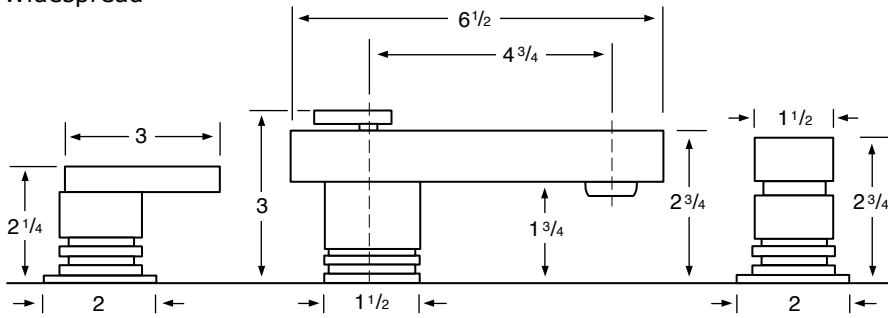

WATERMARK

DESIGNS

T 718.257.2800

F 718.257.2144

info@watermark-designs.com

Dania96

Specifications

96-2
Widespread

96-3 3 Valve Tub & Shower
96-5 2 Valve Tub
96-6 2 Valve Shower
96-WTR Wall Valve Trim

96-3.2/96-6.2
Pressure Balancing Valve

96-THRMKT10/96-3.5/96-6.5
Thermostatic Valve

96-3.2TMP/96-6.2TMP
Tempress Pressure Balancing Valve

96-THRMKT20/96-3.4/96-6.4
Thermostatic Valve with Built in Volume Control

96-4
Bidet

96-8/96-8.1
Roman Tub

See Handle Trim Specifications for a complete list of additional handle trims