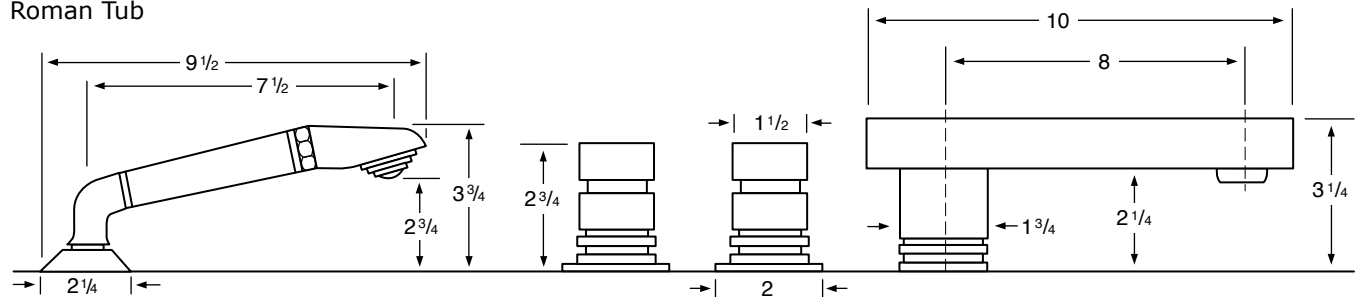

96-3 3 Valve Tub & Shower
96-5 2 Valve Tub
96-6 2 Valve Shower
96-WTR Wall Valve Trim

96-3.2/96-6.2
Pressure Balancing Valve

96-THRMKT10/96-3.5/96-6.5
Thermostatic Valve

96-3.2TMP/96-6.2TMP
Tempress Pressure Balancing Valve

96-THRMKT20/96-3.4/96-6.4
Thermostatic Valve with Built in Volume Control

96-4
Bidet

96-8/96-8.1
Roman Tub

See Handle Trim Specifications for a complete list of additional handle trims