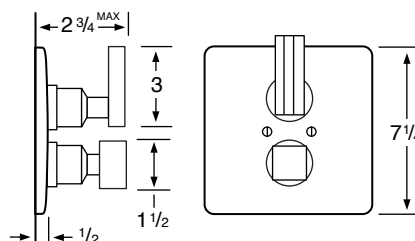

96-3 3 Valve Tub & Shower
96-5 2 Valve Tub
96-6 2 Valve Shower
96-WTR Wall Valve Trim

96-3.2/96-6.2
Pressure Balancing Valve

96-THRMKT10/96-3.5/96-6.5
Thermostatic Valve

96-3.2TMP/96-6.2TMP
Tempress Pressure Balancing Valve

96-THRMKT20/96-3.4/96-6.4
Thermostatic Valve with Built in Volume Control

96-4
Bidet

96-8/96-8.1
Roman Tub

See Handle Trim Specifications for a complete list of additional handle trims