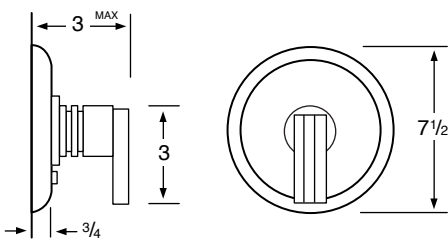

96-3 3 Valve Tub & Shower
96-5 2 Valve Tub
96-6 2 Valve Shower
96-WTR Wall Valve Trim

96-3.2/96-6.2
Pressure Balancing Valve

96-THRMKT10/96-3.5/96-6.5
Thermostatic Valve

96-3.2TMP/96-6.2TMP
Tempress Pressure Balancing Valve

96-THRMKT20/96-3.4/96-6.4
Thermostatic Valve with Built in Volume Control

96-4
Bidet

96-8/96-8.1
Roman Tub

See Handle Trim Specifications for a complete list of additional handle trims