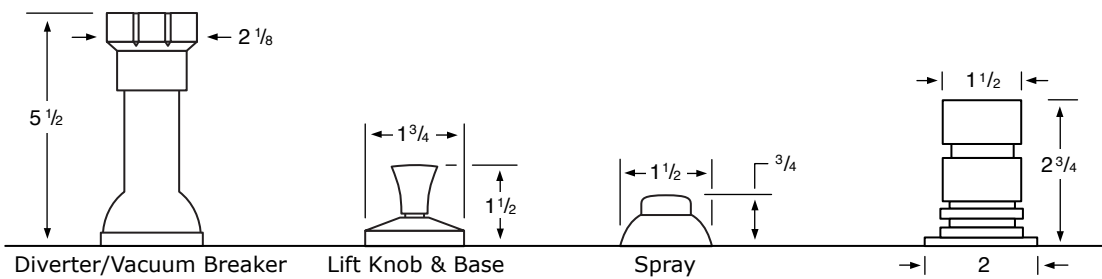

96-3 3 Valve Tub & Shower
96-5 2 Valve Tub
96-6 2 Valve Shower
96-WTR Wall Valve Trim

96-3.2/96-6.2
Pressure Balancing Valve

96-THRMKT10/96-3.5/96-6.5
Thermostatic Valve

96-3.2TMP/96-6.2TMP
Tempress Pressure Balancing Valve

96-THRMKT20/96-3.4/96-6.4
Thermostatic Valve with Built in Volume Control

96-4
Bidet

96-8/96-8.1
Roman Tub

See Handle Trim Specifications for a complete list of additional handle trims