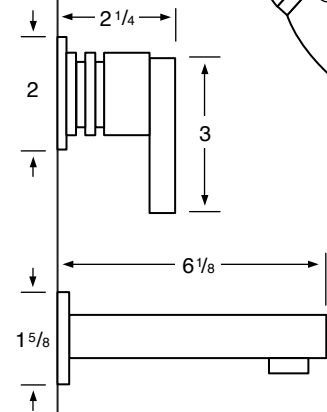

WATERMARK

DESIGNS

T 718.257.2800

F 718.257.2144

info@watermark-designs.com

Dania96

Specifications

96-2
Widespread

96-3 3 Valve Tub & Shower
96-5 2 Valve Tub
96-6 2 Valve Shower
96-WTR Wall Valve Trim

96-3.2/96-6.2
Pressure Balancing Valve

96-THRMKT10/96-3.5/96-6.5
Thermostatic Valve

96-3.2TMP/96-6.2TMP
Tempress Pressure Balancing Valve

96-THRMKT20/96-3.4/96-6.4
Thermostatic Valve with Built in Volume Control

96-4
Bidet

96-8/96-8.1
Roman Tub

See Handle Trim Specifications for a complete list of additional handle trims