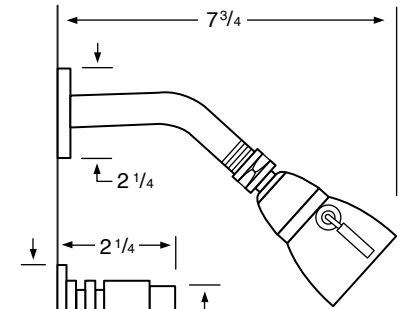

WATERMARK

DESIGNS

T 718.257.2800

F 718.257.2144

info@watermark-designs.com

Dania96

Specifications

96-2
Widespread

96-3 3 Valve Tub & Shower
96-5 2 Valve Tub
96-6 2 Valve Shower
96-WTR Wall Valve Trim

96-3.2/96-6.2
Pressure Balancing Valve

96-THRMKT10/96-3.5/96-6.5
Thermostatic Valve

96-3.2TMP/96-6.2TMP
Tempress Pressure Balancing Valve

96-THRMKT20/96-3.4/96-6.4
Thermostatic Valve with Built in Volume Control

96-4
Bidet

96-8/96-8.1
Roman Tub

See Handle Trim Specifications for a complete list of additional handle trims