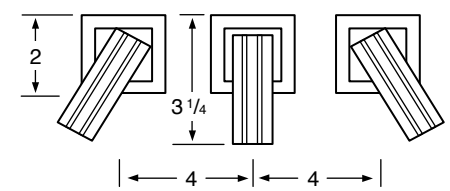

96-3 3 Valve Tub & Shower
96-5 2 Valve Tub
96-6 2 Valve Shower
96-WTR Wall Valve Trim

96-3.2/96-6.2
Pressure Balancing Valve

96-THRMKT10/96-3.5/96-6.5
Thermostatic Valve

96-3.2TMP/96-6.2TMP
Tempress Pressure Balancing Valve

96-THRMKT20/96-3.4/96-6.4
Thermostatic Valve with Built in Volume Control

96-4
Bidet

96-8/96-8.1
Roman Tub

See Handle Trim Specifications for a complete list of additional handle trims