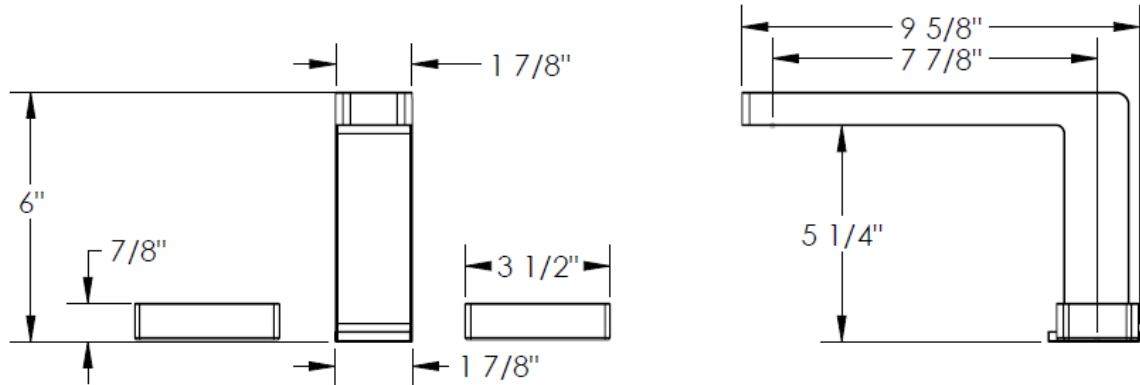

35-8-ED1
Roman Tub Set

Meets the applicable requirements of ASME A112.18.1-2005/CSA B125.1-05, entitled "Plumbing Supply Fittings"

WATERMARK DESIGNS 10/24/2014

350 Dewitt Ave Brooklyn NY 11207 USA T 718 257 2800 F 718 257 2144 info@watermark-designs.com