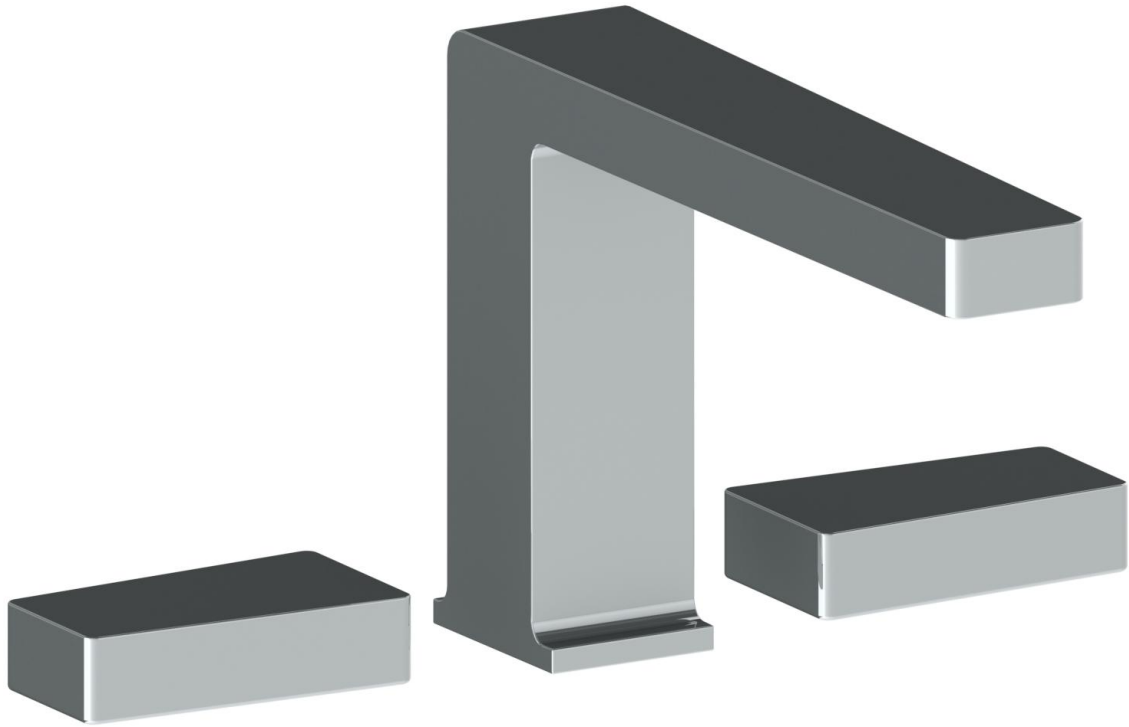

35-8-ED1
Roman Tub Set

Meets the applicable requirements of ASME A112.18.1-2005/CSA B125.1-05, entitled "Plumbing Supply Fittings"

WATERMARK DESIGNS 10/24/2014

350 Dewitt Ave Brooklyn NY 11207 USA T 718 257 2800 F 718 257 2144 info@watermark-designs.com