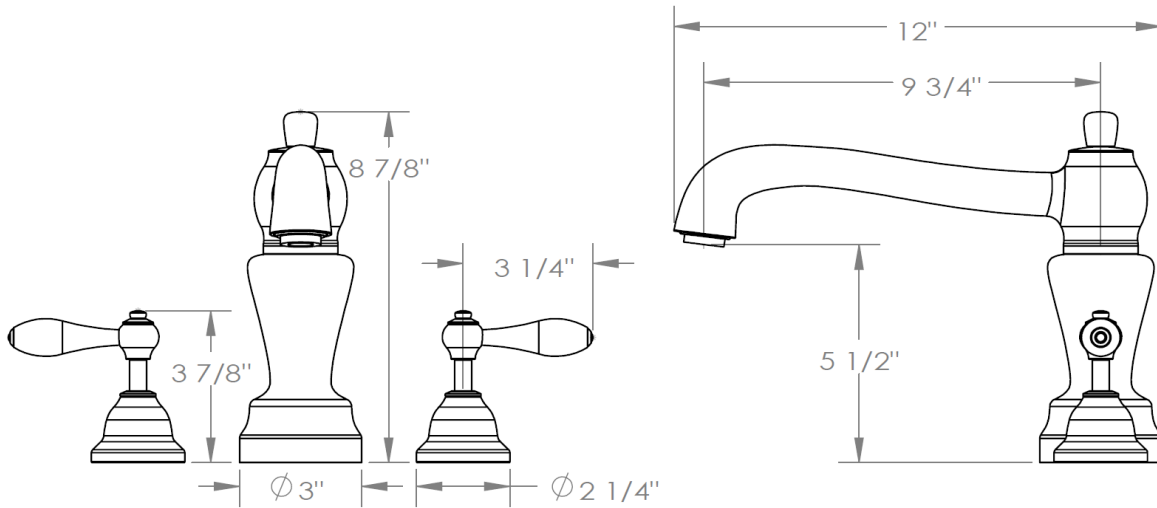

**28-8-B4**  
Roman Tub Set

Meets the applicable requirements of ASME A112.18.1-2005/CSA B125.1-05, entitled "Plumbing Supply Fittings"

**WATERMARK DESIGNS 12/12/2014**

350 Dewitt Ave Brooklyn NY 11207 USA T 718 257 2800 F 718 257 2144 info@watermark-designs.com