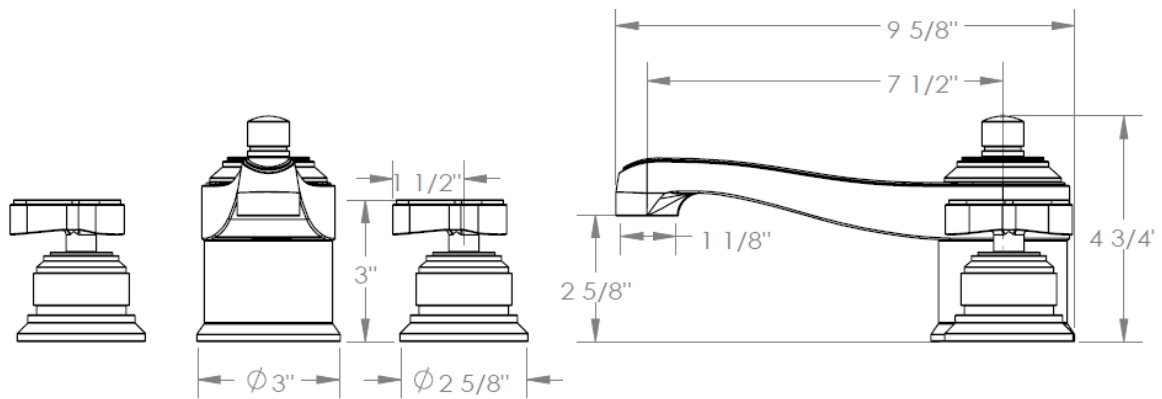

**29-8-TR15**  
Roman Tub Set

Meets the applicable requirements of ASME A112.18.1-2005/CSA B125.1-05, entitled "Plumbing Supply Fittings"

**WATERMARK DESIGNS 11/14/2014**

350 Dewitt Ave Brooklyn NY 11207 USA T 718 257 2800 F 718 257 2144 info@watermark-designs.com