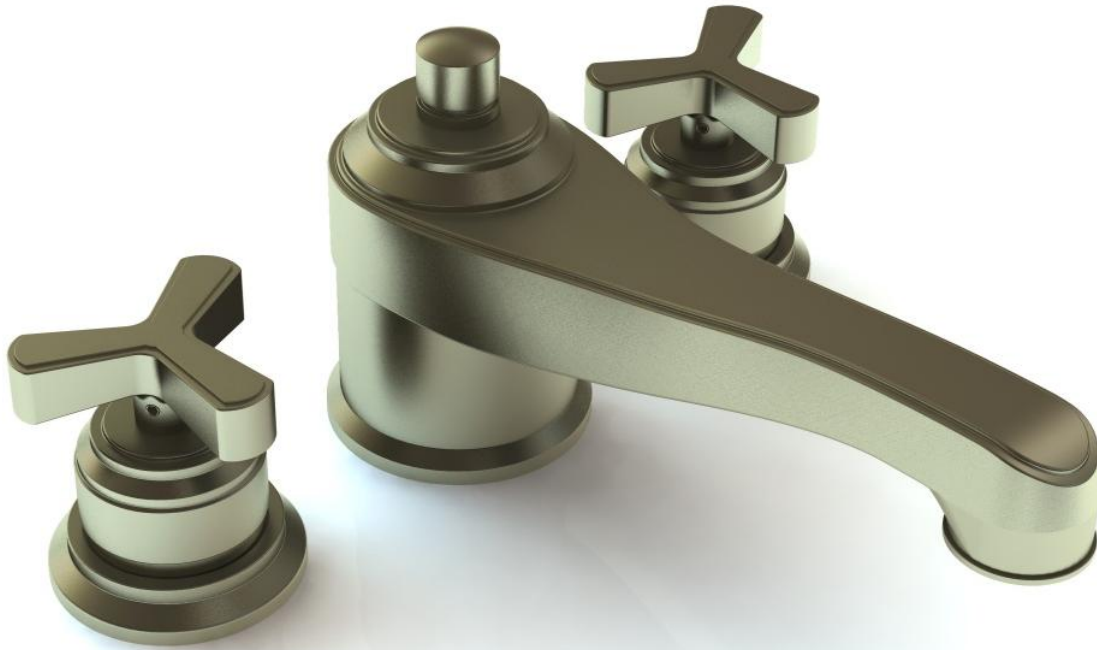

**29-8-TR15**  
Roman Tub Set

Meets the applicable requirements of ASME A112.18.1-2005/CSA B125.1-05, entitled "Plumbing Supply Fittings"

**WATERMARK DESIGNS 11/14/2014**

350 Dewitt Ave Brooklyn NY 11207 USA T 718 257 2800 F 718 257 2144 info@watermark-designs.com