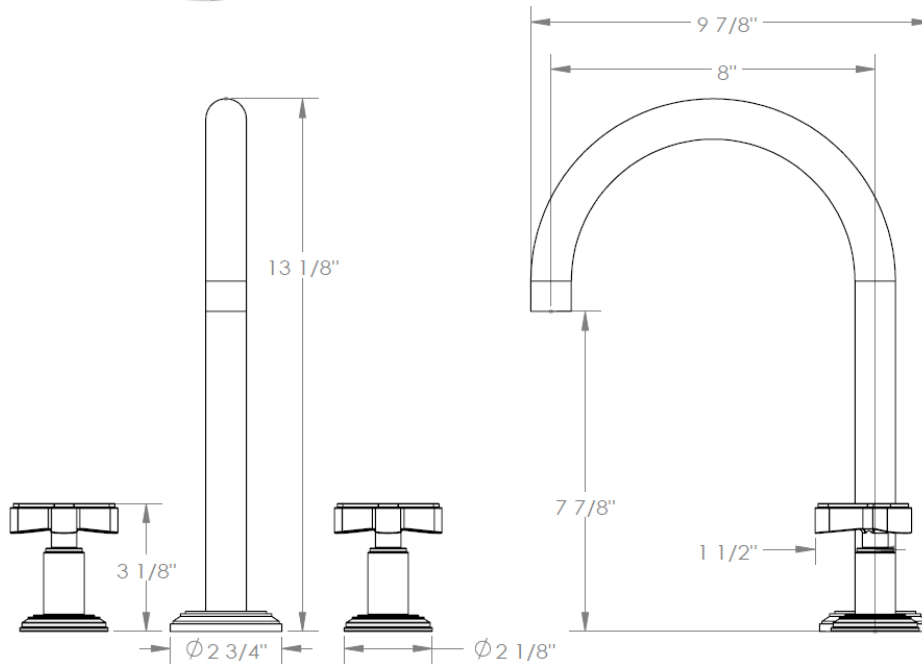

**30-8-TR25**  
Roman Tub Set

Meets the applicable requirements of ASME A112.18.1-2005/CSA B125.1-05, entitled "Plumbing Supply Fittings"

**WATERMARK DESIGNS 3/12/2015**

350 Dewitt Ave Brooklyn NY 11207 USA T 718 257 2800 F 718 257 2144 info@watermark-designs.com