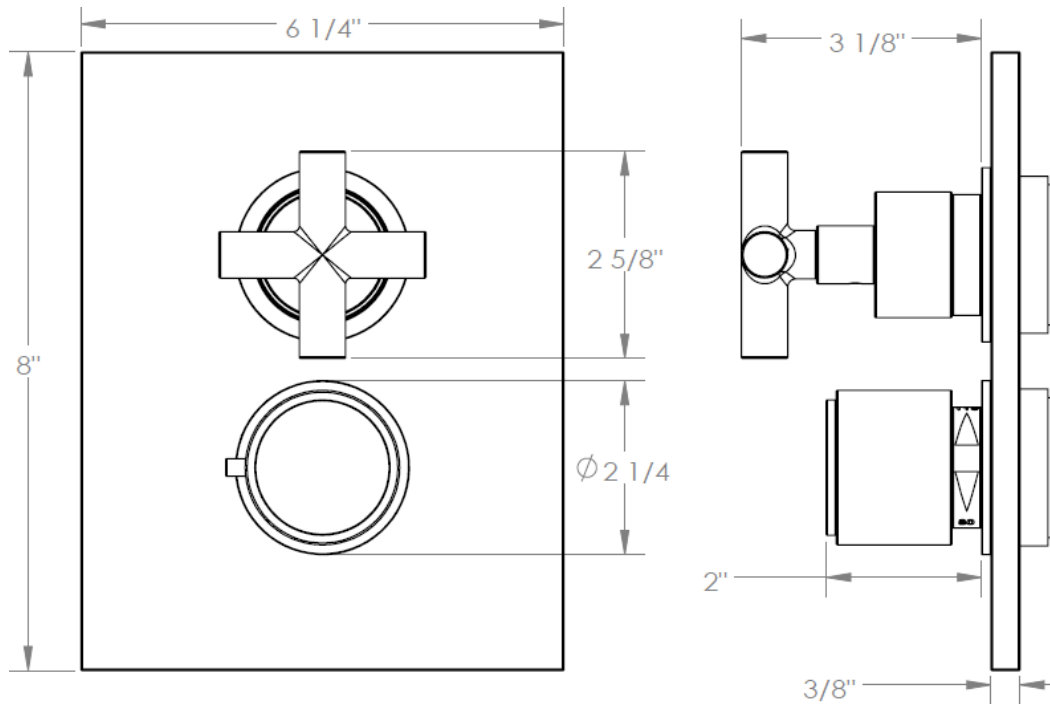

**27-THRMKT20-CL15- CL16**

Trim Kit Only for Thermostatic Valve with Built In Control

**WATERMARK** DESIGNS 12/5/2014