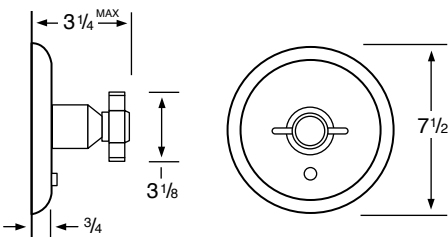

25-3 3 Valve Tub & Shower
25-5 2 Valve Tub
25-6 2 Valve Shower
25-WTR Wall Valve Trim

25-3.2/25-6.2
Pressure Balancing Valve

25-THRMKT10/25-3.5/25-6.5
Thermostatic Valve

25-3.2TMP/25-6.2TMP
Tempress Pressure Balancing Valve

25-THRMKT20/25-3.4/25-6.4
Thermostatic Valve with Built in Volume Control

25-4
Bidet

25-8/25-8.1
Roman Tub

See Handle Trim Specifications for a complete list of additional handle trims