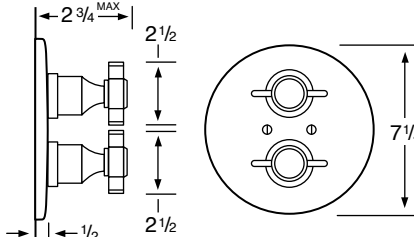

25-3 3 Valve Tub & Shower
25-5 2 Valve Tub
25-6 2 Valve Shower
25-WTR Wall Valve Trim

25-3.2/25-6.2
Pressure Balancing Valve

25-THRMKT10/25-3.5/25-6.5
Thermostatic Valve

25-3.2TMP/25-6.2TMP
Tempress Pressure Balancing Valve

25-THRMKT20/25-3.4/25-6.4
Thermostatic Valve with Built in Volume Control

25-4
Bidet

25-8/25-8.1
Roman Tub

See Handle Trim Specifications for a complete list of additional handle trims