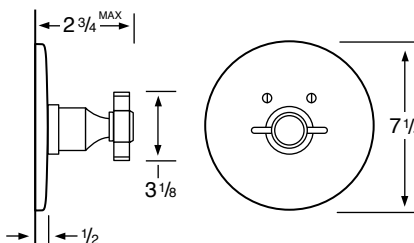

25-3 3 Valve Tub & Shower
25-5 2 Valve Tub
25-6 2 Valve Shower
25-WTR Wall Valve Trim

25-3.2/25-6.2
Pressure Balancing Valve

25-THRMKT10/25-3.5/25-6.5
Thermostatic Valve

25-3.2TMP/25-6.2TMP
Tempress Pressure Balancing Valve

25-THRMKT20/25-3.4/25-6.4
Thermostatic Valve with Built in Volume Control

25-4
Bidet

25-8/25-8.1
Roman Tub

See Handle Trim Specifications for a complete list of additional handle trims