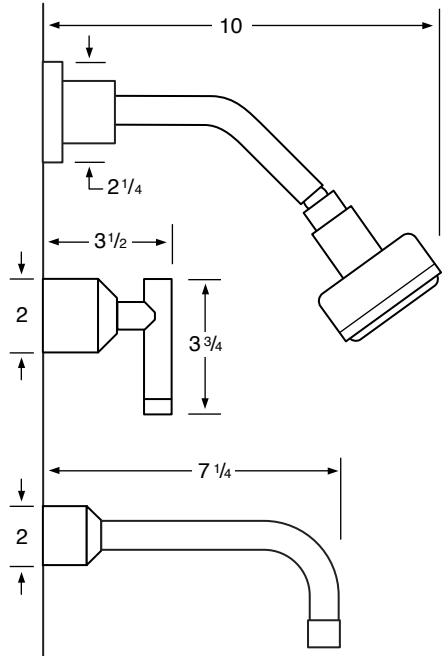

WATERMARK

DESIGNS

T 718.257.2800

F 718.257.2144

info@watermark-designs.com

Urbane²⁵

Specifications

25-2
Widespread

25-3 3 Valve Tub & Shower
25-5 2 Valve Tub
25-6 2 Valve Shower
25-WTR Wall Valve Trim

25-3.2/25-6.2
Pressure Balancing Valve

25-THRMKT10/25-3.5/25-6.5
Thermostatic Valve

25-3.2TMP/25-6.2TMP
Tempress Pressure Balancing Valve

25-THRMKT20/25-3.4/25-6.4
Thermostatic Valve with Built in Volume Control

25-4
Bidet

25-8/25-8.1
Roman Tub

See Handle Trim Specifications for a complete list of additional handle trims