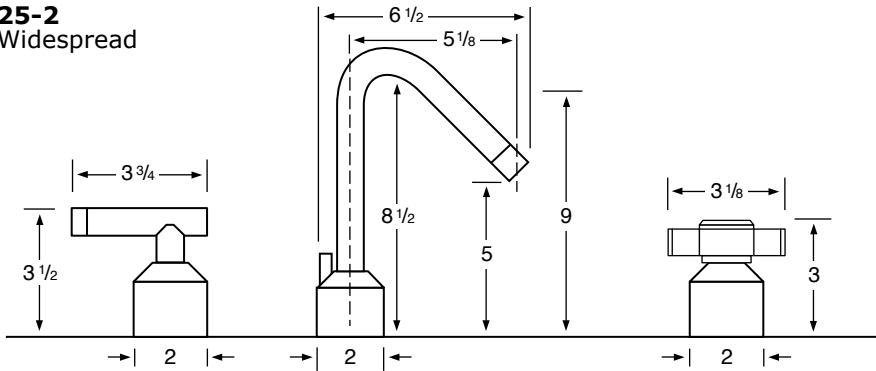

25-3 3 Valve Tub & Shower
25-5 2 Valve Tub
25-6 2 Valve Shower
25-WTR Wall Valve Trim

25-3.2/25-6.2
Pressure Balancing Valve

25-THRMKT10/25-3.5/25-6.5
Thermostatic Valve

25-3.2TMP/25-6.2TMP
Tempress Pressure Balancing Valve

25-THRMKT20/25-3.4/25-6.4
Thermostatic Valve with Built in Volume Control

25-4
Bidet

25-8/25-8.1
Roman Tub

See Handle Trim Specifications for a complete list of additional handle trims