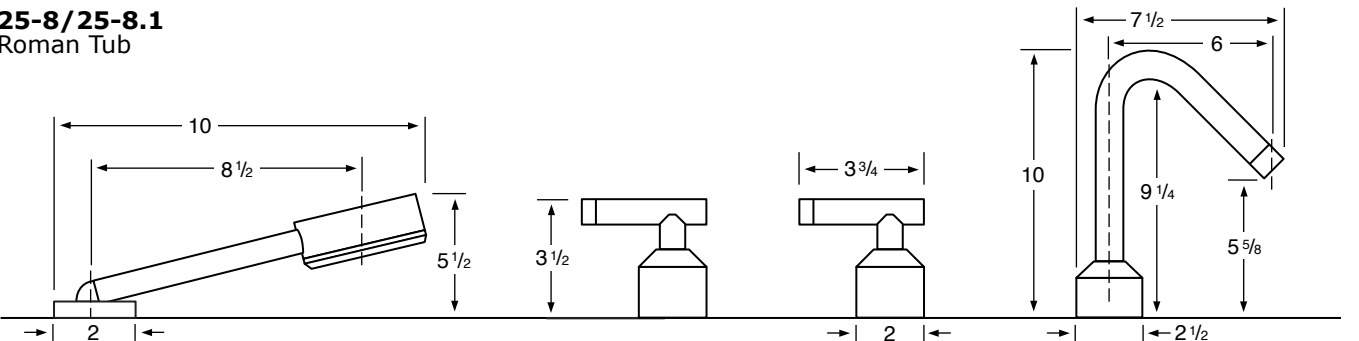

25-3 3 Valve Tub & Shower
25-5 2 Valve Tub
25-6 2 Valve Shower
25-WTR Wall Valve Trim

25-3.2/25-6.2
Pressure Balancing Valve

25-THRMKT10/25-3.5/25-6.5
Thermostatic Valve

25-3.2TMP/25-6.2TMP
Tempress Pressure Balancing Valve

25-THRMKT20/25-3.4/25-6.4
Thermostatic Valve with Built in Volume Control

25-4
Bidet

25-8/25-8.1
Roman Tub

See Handle Trim Specifications for a complete list of additional handle trims