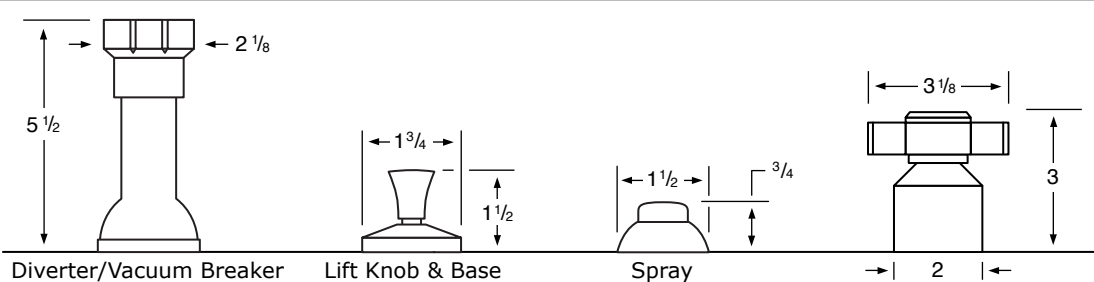

25-3 3 Valve Tub & Shower
25-5 2 Valve Tub
25-6 2 Valve Shower
25-WTR Wall Valve Trim

25-3.2/25-6.2
Pressure Balancing Valve

25-THRMKT10/25-3.5/25-6.5
Thermostatic Valve

25-3.2TMP/25-6.2TMP
Tempress Pressure Balancing Valve

25-THRMKT20/25-3.4/25-6.4
Thermostatic Valve with Built in Volume Control

25-4
Bidet

25-8/25-8.1
Roman Tub

See Handle Trim Specifications for a complete list of additional handle trims