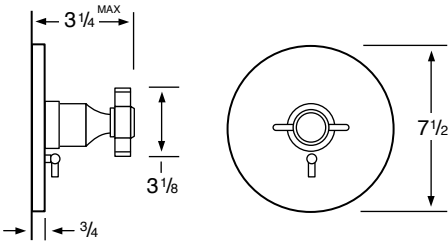

25-3 3 Valve Tub & Shower
25-5 2 Valve Tub
25-6 2 Valve Shower
25-WTR Wall Valve Trim

25-3.2/25-6.2
Pressure Balancing Valve

25-THRMKT10/25-3.5/25-6.5
Thermostatic Valve

25-3.2TMP/25-6.2TMP
Tempress Pressure Balancing Valve

25-THRMKT20/25-3.4/25-6.4
Thermostatic Valve with Built in Volume Control

25-4
Bidet

25-8/25-8.1
Roman Tub

See Handle Trim Specifications for a complete list of additional handle trims