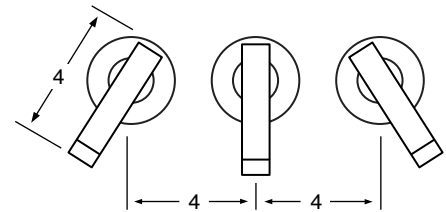

25-3 3 Valve Tub & Shower
25-5 2 Valve Tub
25-6 2 Valve Shower
25-WTR Wall Valve Trim

25-3.2/25-6.2
Pressure Balancing Valve

25-THRMKT10/25-3.5/25-6.5
Thermostatic Valve

25-3.2TMP/25-6.2TMP
Tempress Pressure Balancing Valve

25-THRMKT20/25-3.4/25-6.4
Thermostatic Valve with Built in Volume Control

25-4
Bidet

25-8/25-8.1
Roman Tub

See Handle Trim Specifications for a complete list of additional handle trims