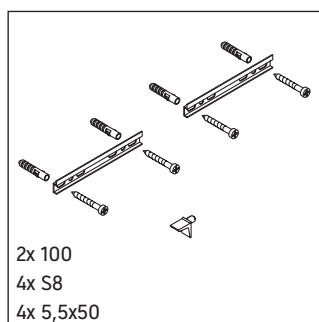

Delos

DL 7642

Installation instructions

A	B
mm	mm
800	612

Instructions for use

The bathroom furniture range complies with the standards and guidelines applicable at the time of delivery and is designed for use in bathrooms.

Direct contact with water should be avoided, for example, when showering.

A power supply of 110 V – 230 V must be available on site.

Distance from the sensor to the reflecting surfaces = > 75 mm.

We reserve the right to make technical improvements and design modifications to the products illustrated.