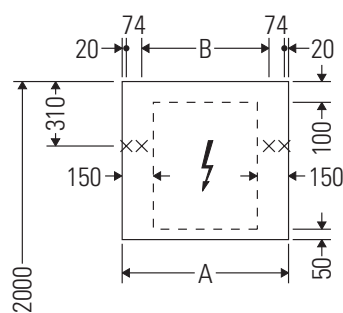

Delos

DL 7642

Installation instructions

A	B
mm	mm
800	612

Instructions for use

The bathroom furniture range complies with the standards and guidelines applicable at the time of delivery and is designed for use in bathrooms.

Direct contact with water should be avoided, for example, when showering.

A power supply of 110 V – 230 V must be available on site.

Distance from the sensor to the reflecting surfaces = > 75 mm.

We reserve the right to make technical improvements and design modifications to the products illustrated.