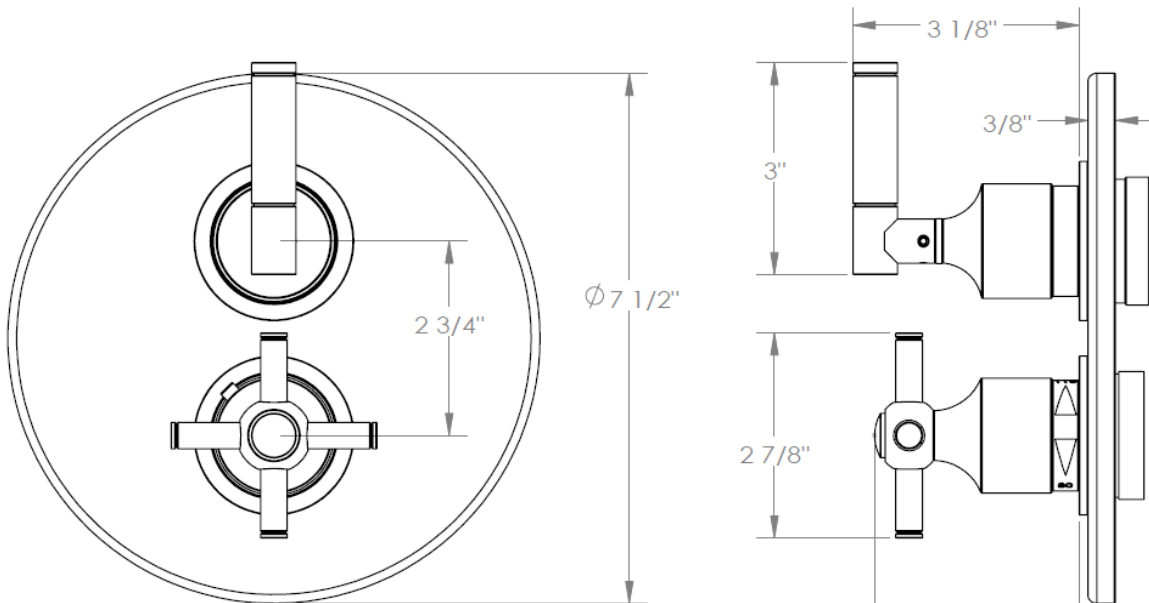

24-THRMKT20-L4-L5

Trim Kit Only for Thermostatic Valve with Built In Control

Meets the applicable requirements of ASME A112.18.1-2005/CSA B125.1-05, entitled "Plumbing Supply Fittings"

WATERMARK DESIGNS 10/28/2014