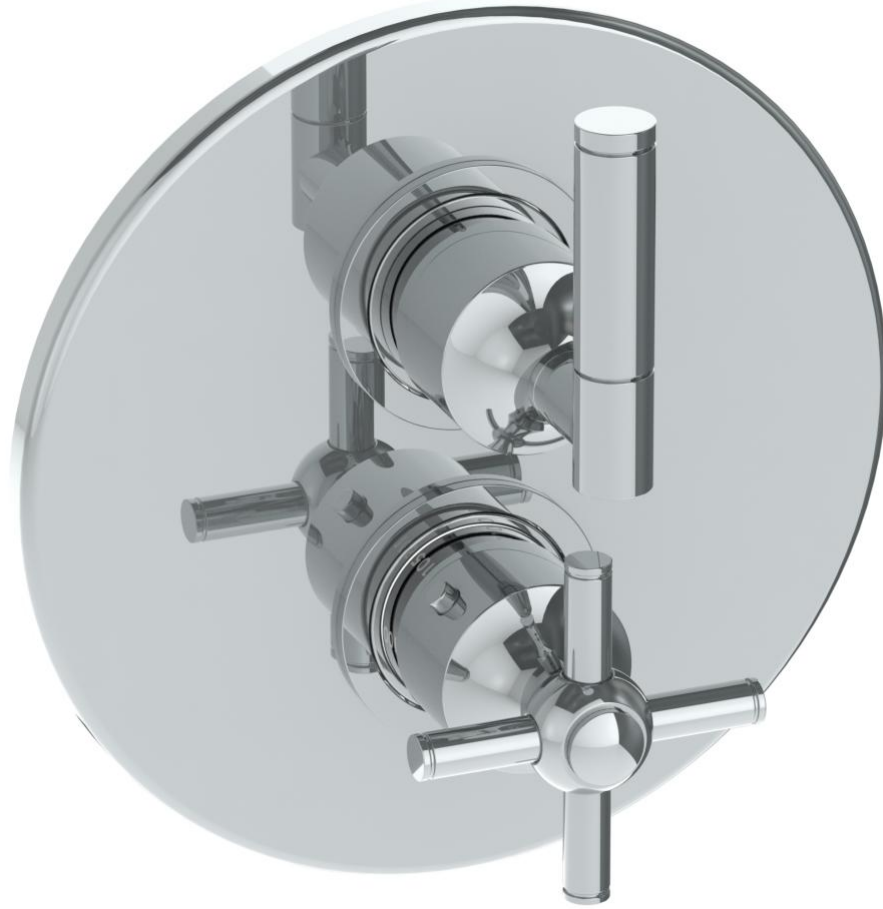

24-THRMKT20-L4-L5

Trim Kit Only for Thermostatic Valve with Built In Control

Meets the applicable requirements of ASME A112.18.1-2005/CSA B125.1-05, entitled "Plumbing Supply Fittings"

WATERMARK DESIGNS 10/28/2014