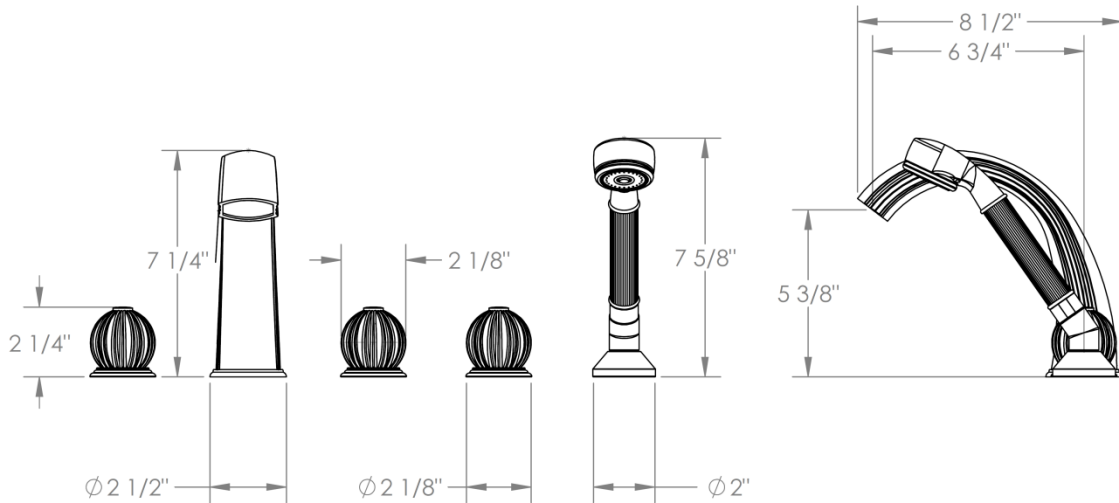

201-8.1-KK

Roman Tub Set with Hand Shower

Meets the applicable requirements of ASME A112.18.1-2005/CSA B125.1-05, entitled "Plumbing Supply Fittings"

WATERMARK DESIGNS 3/12/2013

350 Dewitt Ave Brooklyn NY 11207 USA T 718 257 2800 F 718 257 2144 info@watermark-designs.com