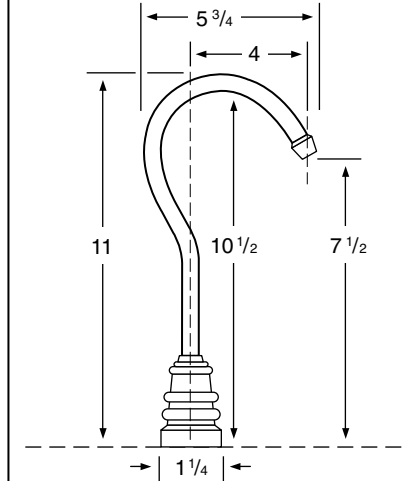

WATERMARK

DESIGNS

T 718.257.2800

F 718.257.2144

info@watermark-designs.com

Bar Faucets

Specifications

50-9 Centerset

50-9.1 Centerspread

50-9.2 Single Hole Bar

50-9.2SWN Single Hole Bar w/Swan Head

180-9.2A Single Hole Bar

24-9.3 Single Lever

26-9.3 Single Lever

See Handle Trim Specifications for a complete list of additional handle trims