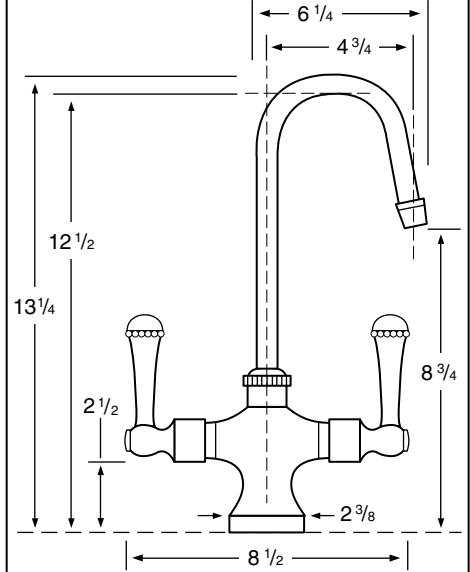

WATERMARK

DESIGNS

T 718.257.2800

F 718.257.2144

info@watermark-designs.com

Bar Faucets

Specifications

50-9 Centerset

50-9.1 Centerspread

50-9.2 Single Hole Bar

50-9.2SWN Single Hole Bar w/Swan Head

180-9.2A Single Hole Bar

24-9.3 Single Lever

26-9.3 Single Lever

See Handle Trim Specifications for a complete list of additional handle trims