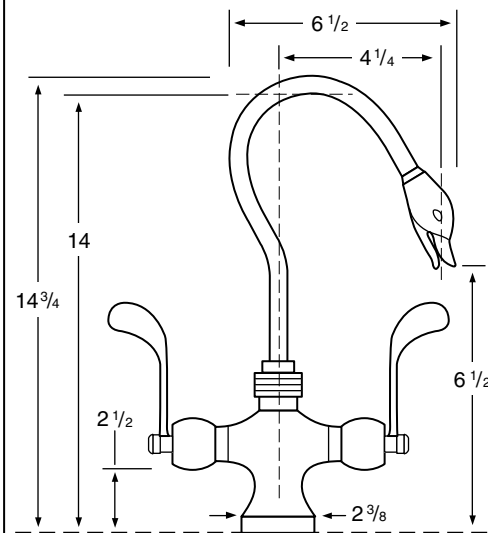

WATERMARK

DESIGNS

T 718.257.2800

F 718.257.2144

info@watermark-designs.com

Bar Faucets

Specifications

50-9 Centerset

50-9.1 Centerspread

50-9.2 Single Hole Bar

50-9.2SWN Single Hole Bar w/Swan Head

180-9.2A Single Hole Bar

24-9.3 Single Lever

26-9.3 Single Lever

See Handle Trim Specifications for a complete list of additional handle trims