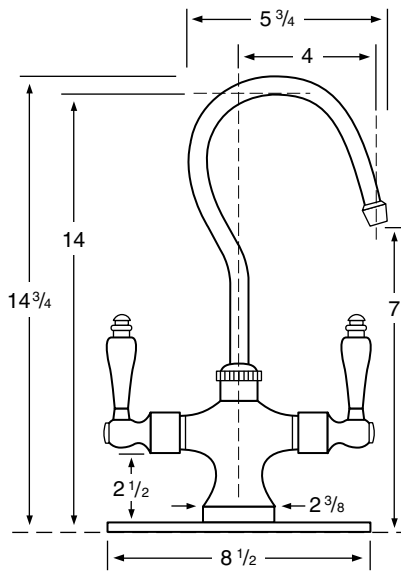

WATERMARK

DESIGNS

T 718.257.2800

F 718.257.2144

info@watermark-designs.com

Bar Faucets

Specifications

50-9 Centerset

50-9.1 Centerspread

50-9.2 Single Hole Bar

50-9.2SWN Single Hole Bar w/Swan Head

180-9.2A Single Hole Bar

24-9.3 Single Lever

26-9.3 Single Lever

See Handle Trim Specifications for a complete list of additional handle trims