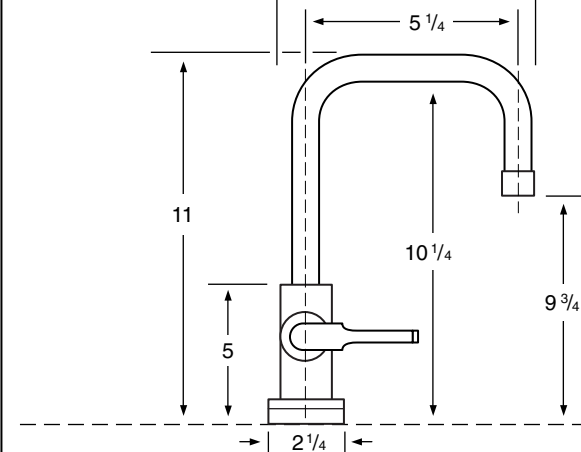

WATERMARK

DESIGNS

T 718.257.2800

F 718.257.2144

info@watermark-designs.com

Bar Faucets

Specifications

50-9 Centerset

50-9.1 Centerspread

50-9.2 Single Hole Bar

50-9.2SWN Single Hole Bar w/Swan Head

180-9.2A Single Hole Bar

24-9.3 Single Lever

26-9.3 Single Lever

See Handle Trim Specifications for a complete list of additional handle trims