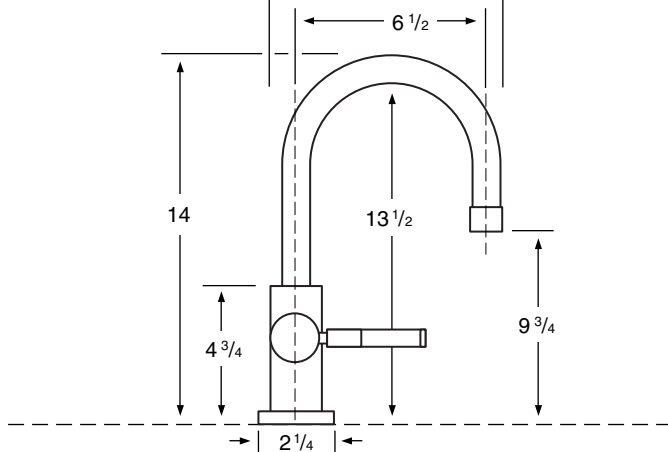

WATERMARK

DESIGNS

T 718.257.2800

F 718.257.2144

info@watermark-designs.com

Bar Faucets

Specifications

50-9 Centerset

50-9.1 Centerspread

50-9.2 Single Hole Bar

50-9.2SWN Single Hole Bar w/Swan Head

180-9.2A Single Hole Bar

24-9.3 Single Lever

26-9.3 Single Lever

See Handle Trim Specifications for a complete list of additional handle trims