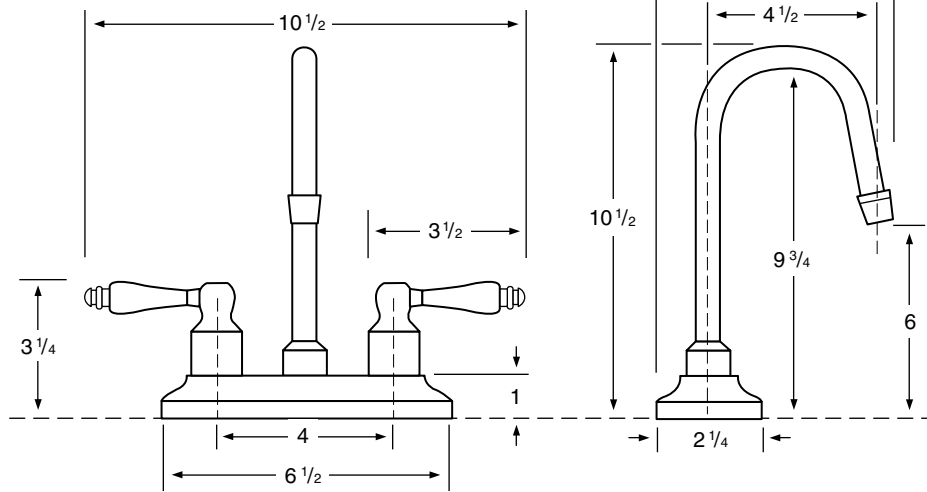

WATERMARK

DESIGNS

T 718.257.2800

F 718.257.2144

info@watermark-designs.com

Bar Faucets

Specifications

50-9 Centerset

50-9.1 Centerspread

50-9.2 Single Hole Bar

50-9.2SWN Single Hole Bar w/Swan Head

180-9.2A Single Hole Bar

24-9.3 Single Lever

26-9.3 Single Lever

See Handle Trim Specifications for a complete list of additional handle trims