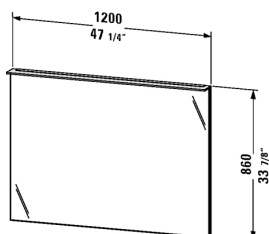

X-Large Mirror with lighting # XL7296

|< 47 1/4" Inch >|

Mirror with lighting	Dimension	Weight	Order number
<p>ciAPM0®ELECTRICAL, 1 sensor switch bottom right, Mirrors require a GFCI 110 V 60 Hz power source. Flat plug will be supplied with mirror, LED (life span > 30,000 hours), LED module permanently enclosed, LED module 3500 kelvin light color, 33 W</p>			
<p>Colors</p> <p>M03 Jade High Gloss Lacquer M10 Apricot Pearl High Gloss Lacquer M12 Brushed Oak (Real wood veneer) M13 American Walnut (Real wood veneer) M14 Terra (Decor) M18 White Matt M20 VSG Picto White M22 White High Gloss (Decor) M27 White Lilac High Gloss Lacquer M31 Pine Silver (Decor) M38 Dolomiti Grey High Gloss Lacquer M40 Black High Gloss Lacquer M43 Basalt Matt (Decor) M47 Stone Blue High Gloss Lacquer M49 Graphite Matt (Decor) M51 Pine Terra (Decor) M52 European Oak (Decor) M53 Chestnut Dark (Decor) M61 Olive Brown High Gloss Lacquer M69 Brushed Walnut (Real wood veneer) M71 Mediterranean Oak (Real wood veneer) M72 Brushed Dark Oak (Real wood veneer) M73 Ticino Cherry Tree (Decor) M79 Natural Walnut (Decor) M85 White High Gloss Lacquer M86 Cappuccino High Gloss Lacquer M87 White Lilac Satin Matt Lacquer M89 Flannel Grey High Gloss Lacquer M90 Flannel Grey Satin Matt Lacquer</p>			
<p>Variant</p>	47 1/4" x 4 1/8" Inch		XL7296
<p>Infobox</p> <p>Distance between sensor and reflecting surfaces = minimum 3"</p>			
<p>Additional modules ciAPM0®ELECTRICAL, LED dimming function</p>			UV9980

All drawings contain the necessary measurements which are subject to standard tolerances. They are stated in inch & mm and are non-binding. Exact measurements, in particular for customized installation scenarios, can only be taken from the finished ceramic piece.