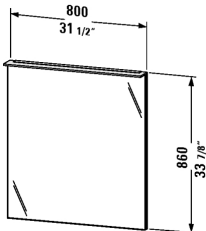

## X-Large Mirror with lighting # XL7294

|< 31 1/2" Inch >|

Mirror with lighting	Dimension	Weight	Order number
<p>ciAPM0®ELECTRICAL, 1 sensor switch bottom right, Mirrors require a GFCI 110 V 60 Hz power source. Flat plug will be supplied with mirror, LED (life span &gt; 30,000 hours), LED module permanently enclosed, LED module 3500 kelvin light color, 20 W</p>			
<p><b>Colors</b></p> <p>M03 Jade High Gloss Lacquer M10 Apricot Pearl High Gloss Lacquer M12 Brushed Oak (Real wood veneer) M13 American Walnut (Real wood veneer) M14 Terra (Decor) M18 White Matt M20 VSG Picto White M22 White High Gloss (Decor) M27 White Lilac High Gloss Lacquer M31 Pine Silver (Decor) M38 Dolomiti Grey High Gloss Lacquer M40 Black High Gloss Lacquer M43 Basalt Matt (Decor) M47 Stone Blue High Gloss Lacquer M49 Graphite Matt (Decor) M51 Pine Terra (Decor) M52 European Oak (Decor) M53 Chestnut Dark (Decor) M61 Olive Brown High Gloss Lacquer M69 Brushed Walnut (Real wood veneer) M71 Mediterranean Oak (Real wood veneer) M72 Brushed Dark Oak (Real wood veneer) M73 Ticino Cherry Tree (Decor) M79 Natural Walnut (Decor) M85 White High Gloss Lacquer M86 Cappuccino High Gloss Lacquer M87 White Lilac Satin Matt Lacquer M89 Flannel Grey High Gloss Lacquer M90 Flannel Grey Satin Matt Lacquer</p>			
<p><b>Variant</b></p>	31 1/2" x 4 1/8" Inch		XL7294
<p><b>Infobox</b></p> <p>Distance between sensor and reflecting surfaces = minimum 3"</p>			
<p>Additional modules ciAPM0®ELECTRICAL, LED dimming function</p>			UV9980

All drawings contain the necessary measurements which are subject to standard tolerances. They are stated in inch & mm and are non-binding. Exact measurements, in particular for customized installation scenarios, can only be taken from the finished ceramic piece.