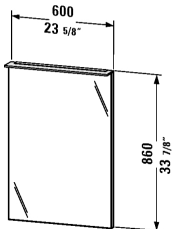

X-Large Mirror with lighting # XL7292

| < 23 5/8" Inch > |

Mirror with lighting	Dimension	Weight	Order number
<p>ciAPM0®ELECTRICAL, 1 sensor switch bottom right, Mirrors require a GFCI 110 V 60 Hz power source. Flat plug will be supplied with mirror, LED (life span > 30,000 hours), LED module permanently enclosed, LED module 3500 kelvin light color, 15 W</p>			
<p>Colors</p> <p>M03 Jade High Gloss Lacquer M10 Apricot Pearl High Gloss Lacquer M12 Brushed Oak (Real wood veneer) M13 American Walnut (Real wood veneer) M14 Terra (Decor) M18 White Matt M20 VSG Picto White M22 White High Gloss (Decor) M27 White Lilac High Gloss Lacquer M31 Pine Silver (Decor) M38 Dolomiti Grey High Gloss Lacquer M40 Black High Gloss Lacquer M43 Basalt Matt (Decor) M47 Stone Blue High Gloss Lacquer M49 Graphite Matt (Decor) M51 Pine Terra (Decor) M52 European Oak (Decor) M53 Chestnut Dark (Decor) M61 Olive Brown High Gloss Lacquer M69 Brushed Walnut (Real wood veneer) M71 Mediterranean Oak (Real wood veneer) M72 Brushed Dark Oak (Real wood veneer) M73 Ticino Cherry Tree (Decor) M79 Natural Walnut (Decor) M85 White High Gloss Lacquer M86 Cappuccino High Gloss Lacquer M87 White Lilac Satin Matt Lacquer M89 Flannel Grey High Gloss Lacquer M90 Flannel Grey Satin Matt Lacquer</p>			
<p>Variant</p>	23 5/8" x 4 1/8" Inch		XL7292
<p>Infobox</p> <p>Distance between sensor and reflecting surfaces = minimum 3"</p>			
<p>Additional modules ciAPM0®ELECTRICAL, LED dimming function</p>			UV9980

All drawings contain the necessary measurements which are subject to standard tolerances. They are stated in inch & mm and are non-binding. Exact measurements, in particular for customized installation scenarios, can only be taken from the finished ceramic piece.