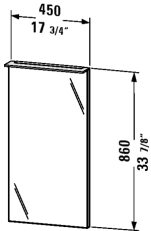

## X-Large Mirror with lighting # XL7290

| < 17 3/4" Inch > |

Mirror with lighting	Dimension	Weight	Order number
<p>ciAPM0®ELECTRICAL, 1 sensor switch bottom right, Mirrors require a GFCI 110 V 60 Hz power source. Flat plug will be supplied with mirror, LED (life span &gt; 30,000 hours), LED module permanently enclosed, LED module 3500 kelvin light color, 11 W</p>			
<p><b>Colors</b></p> <p>M03 Jade High Gloss Lacquer M10 Apricot Pearl High Gloss Lacquer M12 Brushed Oak (Real wood veneer) M13 American Walnut (Real wood veneer) M14 Terra (Decor) M18 White Matt M20 VSG Picto White M22 White High Gloss (Decor) M27 White Lilac High Gloss Lacquer M31 Pine Silver (Decor) M38 Dolomiti Grey High Gloss Lacquer M40 Black High Gloss Lacquer M43 Basalt Matt (Decor) M47 Stone Blue High Gloss Lacquer M49 Graphite Matt (Decor) M51 Pine Terra (Decor) M52 European Oak (Decor) M53 Chestnut Dark (Decor) M61 Olive Brown High Gloss Lacquer M69 Brushed Walnut (Real wood veneer) M71 Mediterranean Oak (Real wood veneer) M72 Brushed Dark Oak (Real wood veneer) M73 Ticino Cherry Tree (Decor) M79 Natural Walnut (Decor) M85 White High Gloss Lacquer M86 Cappuccino High Gloss Lacquer M87 White Lilac Satin Matt Lacquer M89 Flannel Grey High Gloss Lacquer M90 Flannel Grey Satin Matt Lacquer</p>			
<p><b>Variant</b></p>	17 3/4" x 4 1/8" Inch		XL7290
<p><b>Infobox</b></p> <p>Distance between sensor and reflecting surfaces = minimum 3"</p>			
<p>Additional modules ciAPM0®ELECTRICAL, LED dimming function</p>			UV9980

All drawings contain the necessary measurements which are subject to standard tolerances. They are stated in inch & mm and are non-binding. Exact measurements, in particular for customized installation scenarios, can only be taken from the finished ceramic piece.