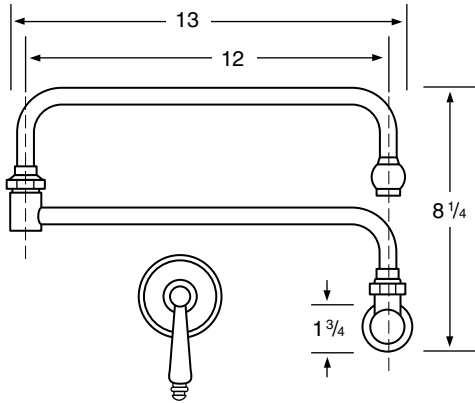

WATERMARK

DESIGNS

T 718.257.2800

F 718.257.2144

info@watermark-designs.com

Kitchen Fittings/Wall Mount Specifications

50-7.8/KIT500

Concealed Wall Mount/Traditional Pot Filler

24-7.8/KIT550

Concealed Wall Mount/Contemporary Pot Filler

28-7.7/24-7.7

Wall Mount Bridge

Kitchen Fittings/Bridge Specifications

28-7.5/28-7.6

Bridge

24-7.5/24-7.6

Bridge

25-7.5/25-7.6

Bridge

See Handle Trim Specifications for a complete list of additional handle trims