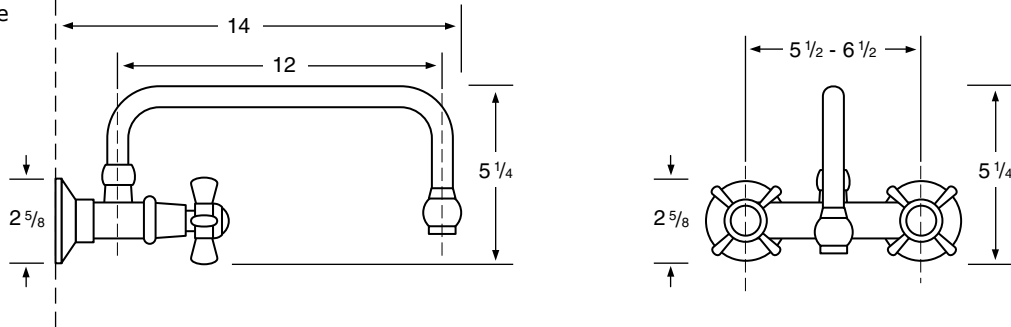

WATERMARK

DESIGNS

T 718.257.2800

F 718.257.2144

info@watermark-designs.com

Kitchen Fittings/Wall Mount Specifications

50-7.8/KIT500

Concealed Wall Mount/Traditional Pot Filler

24-7.8/KIT550

Concealed Wall Mount/Contemporary Pot Filler

28-7.7/24-7.7

Wall Mount Bridge

Kitchen Fittings/Bridge Specifications

28-7.5/28-7.6

Bridge

24-7.5/24-7.6

Bridge

25-7.5/25-7.6

Bridge

See Handle Trim Specifications for a complete list of additional handle trims