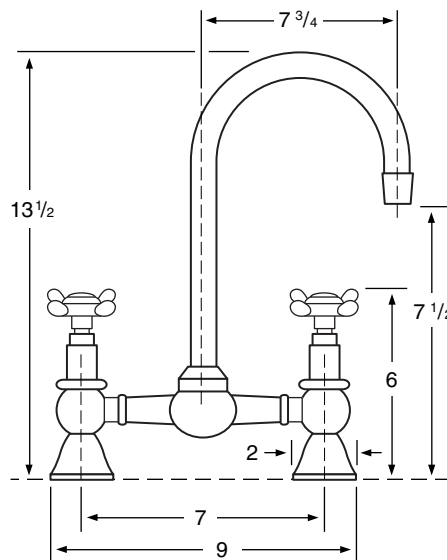

WATERMARK

DESIGNS

T 718.257.2800

F 718.257.2144

info@watermark-designs.com

Kitchen Fittings/Wall Mount Specifications

50-7.8/KIT500

Concealed Wall Mount/Traditional Pot Filler

24-7.8/KIT550

Concealed Wall Mount/Contemporary Pot Filler

28-7.7/24-7.7

Wall Mount Bridge

Kitchen Fittings/Bridge Specifications

28-7.5/28-7.6

Bridge

24-7.5/24-7.6

Bridge

25-7.5/25-7.6

Bridge

See Handle Trim Specifications for a complete list of additional handle trims