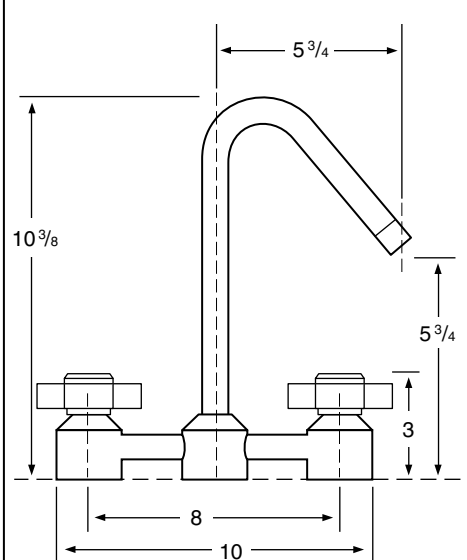

24-7.8/KIT550

Concealed Wall Mount/Contemporary Pot Filler

28-7.7/24-7.7

Wall Mount Bridge

Kitchen Fittings/Bridge Specifications

28-7.5/28-7.6

Bridge

24-7.5/24-7.6

Bridge

25-7.5/25-7.6

Bridge

See Handle Trim Specifications for a complete list of additional handle trims