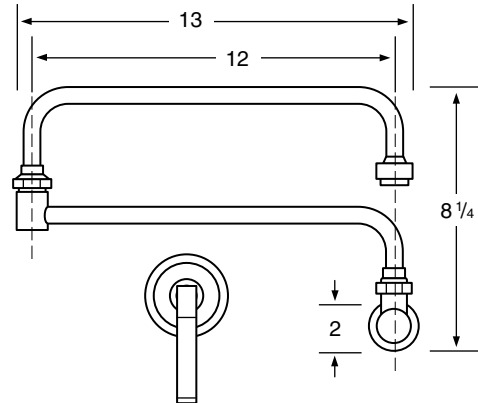

WATERMARK

DESIGNS

T 718.257.2800

F 718.257.2144

info@watermark-designs.com

Kitchen Fittings/Wall Mount Specifications

50-7.8/KIT500

Concealed Wall Mount/Traditional Pot Filler

24-7.8/KIT550

Concealed Wall Mount/Contemporary Pot Filler

28-7.7/24-7.7

Wall Mount Bridge

Kitchen Fittings/Bridge Specifications

28-7.5/28-7.6

Bridge

24-7.5/24-7.6

Bridge

25-7.5/25-7.6

Bridge

See Handle Trim Specifications for a complete list of additional handle trims