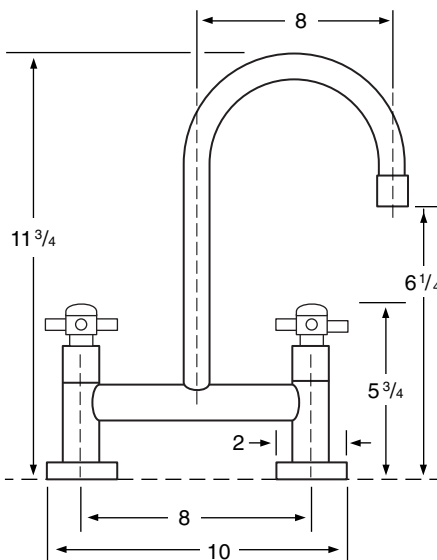

WATERMARK

DESIGNS

T 718.257.2800

F 718.257.2144

info@watermark-designs.com

Kitchen Fittings/Wall Mount Specifications

50-7.8/KIT500

Concealed Wall Mount/Traditional Pot Filler

24-7.8/KIT550

Concealed Wall Mount/Contemporary Pot Filler

28-7.7/24-7.7

Wall Mount Bridge

Kitchen Fittings/Bridge Specifications

28-7.5/28-7.6

Bridge

24-7.5/24-7.6

Bridge

25-7.5/25-7.6

Bridge

See Handle Trim Specifications for a complete list of additional handle trims