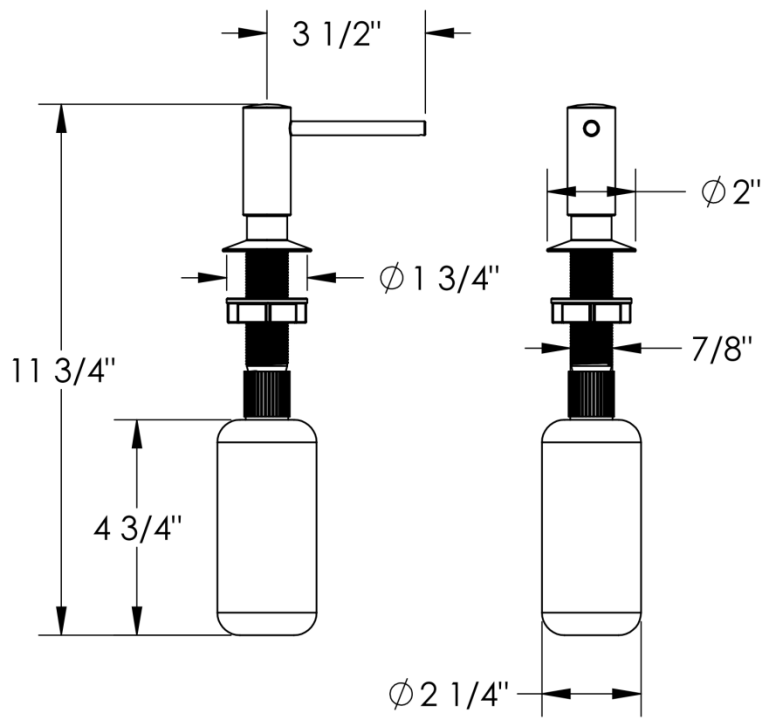

MLD2

Contemporary lotion dispenser

Meets the applicable requirements of ASME A112.18.1-2005/CSA B125.1-05, entitled "Plumbing Supply Fittings"

WATERMARK DESIGNS 8/2/2017

350 Dewitt Ave Brooklyn NY 11207 USA T 718 257 2800 F 718 257 2144 info@watermark-designs.com