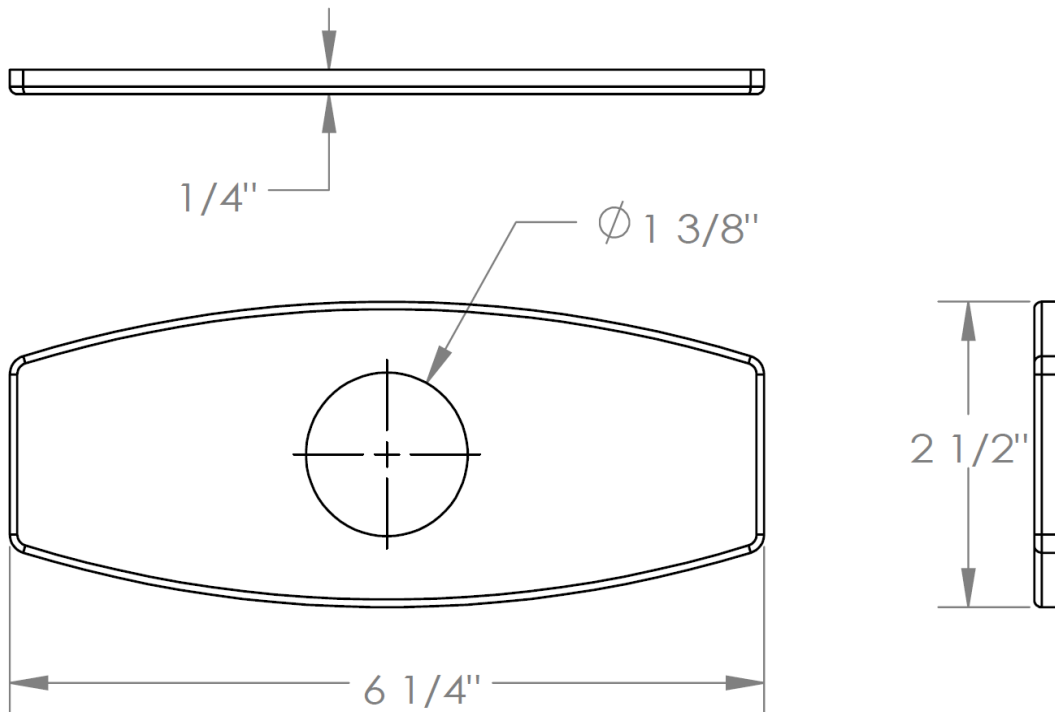

MDP3
6" Deck Plate

WATERMARK DESIGNS 3/13/2015