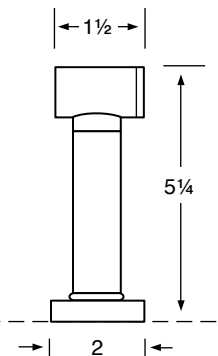

50-7W/50-7.1W
Waterfall Spout

50-7EG/50-7.1EG
24-7EG/24-7.1EG
Extended Gooseneck Spout

25-7/25-7.1
Concealed Ledge

26-7/26-7.1
Concealed Ledge

27-7/27-7.1
Concealed Ledge

206-7/206-7.1
Concealed Ledge

Hand Sprays/Lotion Dispensers

Specifications

MSA1

MSA4

MSA5

MLD1

MLD2

MLD3

See Handle Trim Specifications for a complete list of handle trims