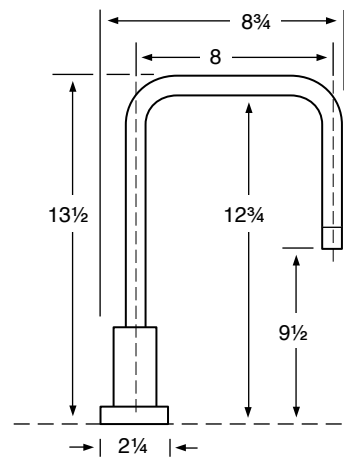

WATERMARK

DESIGNS

T 718.257.2800

F 718.257.2144

info@watermark-designs.com

Kitchen Fittings/Concealed Ledge

Specifications

50-7G/50-7.1G
24-7-24-7.1
Gooseneck Spout

50-7W/50-7.1W
Waterfall Spout

50-7EG/50-7.1EG
24-7EG/24-7.1EG
Extended Gooseneck Spout

25-7/25-7.1
Concealed Ledge

26-7/26-7.1
Concealed Ledge

27-7/27-7.1
Concealed Ledge

206-7/206-7.1
Concealed Ledge

Hand Sprays/Lotion Dispensers

Specifications

MSA1

MSA4

MSA5

MLD1

MLD2

MLD3

See Handle Trim Specifications for a complete list of handle trims