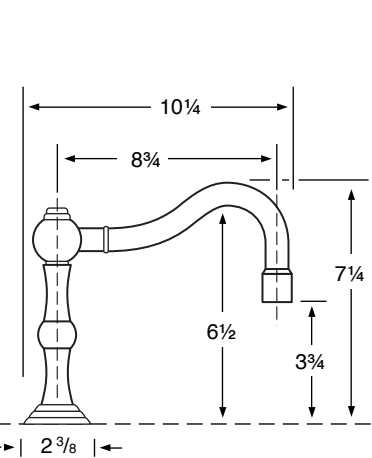

WATERMARK

DESIGNS

T 718.257.2800

F 718.257.2144

info@watermark-designs.com

Kitchen Fittings/Concealed Ledge

Specifications

50-7G/50-7.1G
24-7-24-7.1
Gooseneck Spout

50-7W/50-7.1W
Waterfall Spout

50-7EG/50-7.1EG
24-7EG/24-7.1EG
Extended Gooseneck Spout

25-7/25-7.1
Concealed Ledge

26-7/26-7.1
Concealed Ledge

27-7/27-7.1
Concealed Ledge

206-7/206-7.1
Concealed Ledge

Hand Sprays/Lotion Dispensers

Specifications

MSA1

MSA4

MSA5

MLD1

MLD2

MLD3

See Handle Trim Specifications for a complete list of handle trims