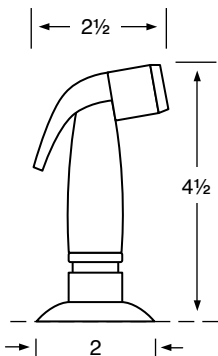

WATERMARK

DESIGNS

T 718.257.2800

F 718.257.2144

info@watermark-designs.com

Kitchen Fittings/Concealed Ledge

Specifications

50-7G/50-7.1G
24-7-24-7.1
Gooseneck Spout

50-7W/50-7.1W
Waterfall Spout

50-7EG/50-7.1EG
24-7EG/24-7.1EG
Extended Gooseneck Spout

25-7/25-7.1
Concealed Ledge

26-7/26-7.1
Concealed Ledge

27-7/27-7.1
Concealed Ledge

206-7/206-7.1
Concealed Ledge

Hand Sprays/Lotion Dispensers

Specifications

MSA1

MSA4

MSA5

MLD1

MLD2

MLD3

See Handle Trim Specifications for a complete list of handle trims