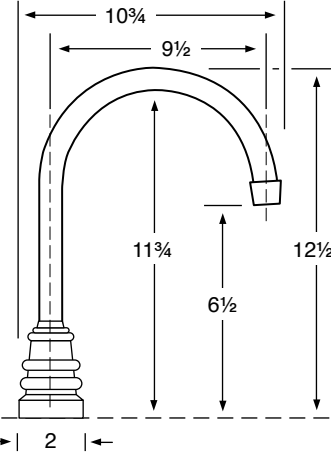

WATERMARK

DESIGNS

T 718.257.2800

F 718.257.2144

info@watermark-designs.com

Kitchen Fittings/Concealed Ledge

Specifications

50-7G/50-7.1G
24-7-24-7.1
Gooseneck Spout

50-7W/50-7.1W
Waterfall Spout

50-7EG/50-7.1EG
24-7EG/24-7.1EG
Extended Gooseneck Spout

25-7/25-7.1
Concealed Ledge

26-7/26-7.1
Concealed Ledge

27-7/27-7.1
Concealed Ledge

206-7/206-7.1
Concealed Ledge

Hand Sprays/Lotion Dispensers

Specifications

MSA1

MSA4

MSA5

MLD1

MLD2

MLD3

See Handle Trim Specifications for a complete list of handle trims