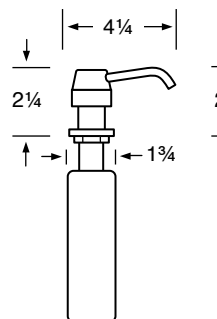

50-7W/50-7.1W
Waterfall Spout

50-7EG/50-7.1EG
24-7EG/24-7.1EG
Extended Gooseneck Spout

25-7/25-7.1
Concealed Ledge

26-7/26-7.1
Concealed Ledge

27-7/27-7.1
Concealed Ledge

206-7/206-7.1
Concealed Ledge

Hand Sprays/Lotion Dispensers

Specifications

MSA1

MSA4

MSA5

MLD1

MLD2

MLD3

See Handle Trim Specifications for a complete list of handle trims