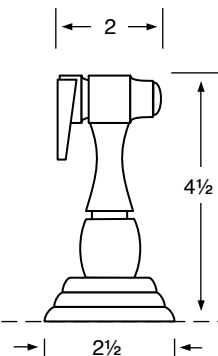

WATERMARK

DESIGNS

T 718.257.2800

F 718.257.2144

info@watermark-designs.com

Kitchen Fittings/Concealed Ledge

Specifications

50-7G/50-7.1G
24-7-24-7.1
Gooseneck Spout

50-7W/50-7.1W
Waterfall Spout

50-7EG/50-7.1EG
24-7EG/24-7.1EG
Extended Gooseneck Spout

25-7/25-7.1
Concealed Ledge

26-7/26-7.1
Concealed Ledge

27-7/27-7.1
Concealed Ledge

206-7/206-7.1
Concealed Ledge

Hand Sprays/Lotion Dispensers

Specifications

MSA1

MSA4

MSA5

MLD1

MLD2

MLD3

See Handle Trim Specifications for a complete list of handle trims