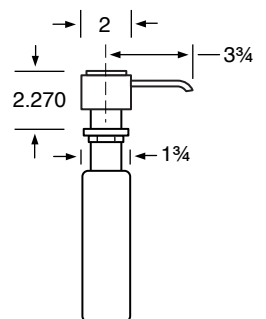

WATERMARK

DESIGNS

T 718.257.2800

F 718.257.2144

info@watermark-designs.com

Kitchen Fittings/Concealed Ledge

Specifications

50-7G/50-7.1G
24-7-24-7.1
Gooseneck Spout

50-7W/50-7.1W
Waterfall Spout

50-7EG/50-7.1EG
24-7EG/24-7.1EG
Extended Gooseneck Spout

25-7/25-7.1
Concealed Ledge

26-7/26-7.1
Concealed Ledge

27-7/27-7.1
Concealed Ledge

206-7/206-7.1
Concealed Ledge

Hand Sprays/Lotion Dispensers

Specifications

MSA1

MSA4

MSA5

MLD1

MLD2

MLD3

See Handle Trim Specifications for a complete list of handle trims