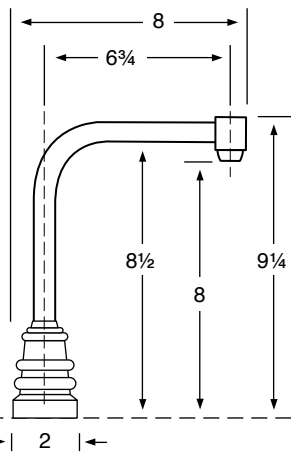

WATERMARK

DESIGNS

T 718.257.2800

F 718.257.2144

info@watermark-designs.com

Kitchen Fittings/Concealed Ledge

Specifications

50-7G/50-7.1G
24-7-24-7.1
Gooseneck Spout

50-7W/50-7.1W
Waterfall Spout

50-7EG/50-7.1EG
24-7EG/24-7.1EG
Extended Gooseneck Spout

25-7/25-7.1
Concealed Ledge

26-7/26-7.1
Concealed Ledge

27-7/27-7.1
Concealed Ledge

206-7/206-7.1
Concealed Ledge

Hand Sprays/Lotion Dispensers

Specifications

MSA1

MSA4

MSA5

MLD1

MLD2

MLD3

See Handle Trim Specifications for a complete list of handle trims