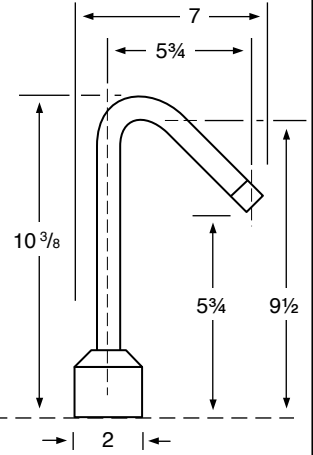

WATERMARK

DESIGNS

T 718.257.2800

F 718.257.2144

info@watermark-designs.com

Kitchen Fittings/Concealed Ledge

Specifications

50-7G/50-7.1G
24-7-24-7.1
Gooseneck Spout

50-7W/50-7.1W
Waterfall Spout

50-7EG/50-7.1EG
24-7EG/24-7.1EG
Extended Gooseneck Spout

25-7/25-7.1
Concealed Ledge

26-7/26-7.1
Concealed Ledge

27-7/27-7.1
Concealed Ledge

206-7/206-7.1
Concealed Ledge

Hand Sprays/Lotion Dispensers

Specifications

MSA1

MSA4

MSA5

MLD1

MLD2

MLD3

See Handle Trim Specifications for a complete list of handle trims