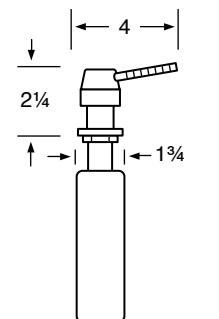

50-7W/50-7.1W
Waterfall Spout

50-7EG/50-7.1EG
24-7EG/24-7.1EG
Extended Gooseneck Spout

25-7/25-7.1
Concealed Ledge

26-7/26-7.1
Concealed Ledge

27-7/27-7.1
Concealed Ledge

206-7/206-7.1
Concealed Ledge

Hand Sprays/Lotion Dispensers

Specifications

MSA1

MSA4

MSA5

MLD1

MLD2

MLD3

See Handle Trim Specifications for a complete list of handle trims