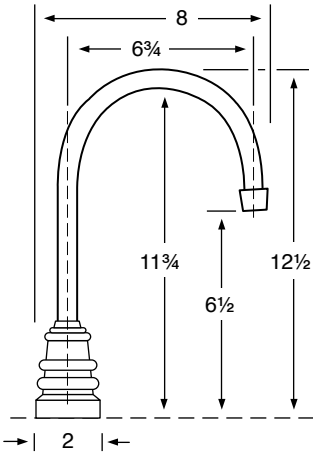

WATERMARK

DESIGNS

T 718.257.2800

F 718.257.2144

info@watermark-designs.com

Kitchen Fittings/Concealed Ledge

Specifications

50-7G/50-7.1G
24-7-24-7.1
Gooseneck Spout

50-7W/50-7.1W
Waterfall Spout

50-7EG/50-7.1EG
24-7EG/24-7.1EG
Extended Gooseneck Spout

25-7/25-7.1
Concealed Ledge

26-7/26-7.1
Concealed Ledge

27-7/27-7.1
Concealed Ledge

206-7/206-7.1
Concealed Ledge

Hand Sprays/Lotion Dispensers

Specifications

MSA1

MSA4

MSA5

MLD1

MLD2

MLD3

See Handle Trim Specifications for a complete list of handle trims