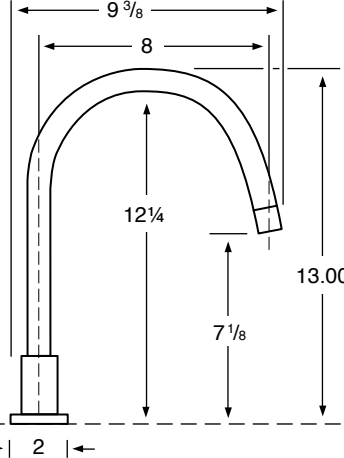

WATERMARK

DESIGNS

T 718.257.2800

F 718.257.2144

info@watermark-designs.com

Kitchen Fittings/Concealed Ledge

Specifications

50-7G/50-7.1G
24-7-24-7.1
Gooseneck Spout

50-7W/50-7.1W
Waterfall Spout

50-7EG/50-7.1EG
24-7EG/24-7.1EG
Extended Gooseneck Spout

25-7/25-7.1
Concealed Ledge

26-7/26-7.1
Concealed Ledge

27-7/27-7.1
Concealed Ledge

206-7/206-7.1
Concealed Ledge

Hand Sprays/Lotion Dispensers

Specifications

MSA1

MSA4

MSA5

MLD1

MLD2

MLD3

See Handle Trim Specifications for a complete list of handle trims