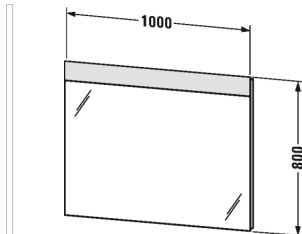

DuraStyle Mirror with lighting # DS726900000

| < 39 3/8" Inch > |

Mirror with lighting	Dimension	Weight	Order number
cIAPMO®ELECTRICAL, 1 sensor switch bottom right, Mirrors require a GFCI 110 V 60 Hz power source. Flat plug will be supplied with mirror, LED (life span > 30,000 hours), LED module permanently enclosed, LED module 3500 kelvin light color, 22 W			
Colors			
M00			
Variant			
	39 3/8" x 1 5/8" Inch		DS726900000
Infobox			
# DS 7267, DS 7268, DS 7269, DS 7270 and DS 7271 are available from stock, Stocked item does not include additional modules, Distance between sensor and reflecting surfaces = minimum 3"			
Additional modules cIAPMO®ELECTRICAL, LED dimming function			UV9980

All drawings contain the necessary measurements which are subject to standard tolerances. They are stated in inch & mm and are non-binding. Exact measurements, in particular for customized installation scenarios, can only be taken from the finished ceramic piece.