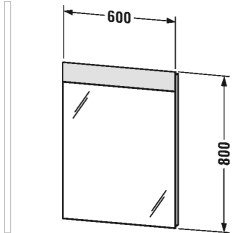

**DuraStyle Mirror with lighting # DS726700000**

| < 23 5/8" Inch > |

Mirror with lighting	Dimension	Weight	Order number
cIAPMO®ELECTRICAL, 1 sensor switch bottom right, Mirrors require a GFCI 110 V 60 Hz power source. Flat plug will be supplied with mirror, LED (life span > 30,000 hours), LED module permanently enclosed, LED module 3500 kelvin light color, 14 W			
<b>Colors</b>			
M00			
<b>Variant</b>			
	23 5/8" x 1 5/8" Inch		DS726700000
<b>Infobox</b>			
# DS 7267, DS 7268, DS 7269, DS 7270 and DS 7271 are available from stock, Stocked item does not include additional modules, Distance between sensor and reflecting surfaces = minimum 3"			
Additional modules cIAPMO®ELECTRICAL, LED dimming function			UV9980

*All drawings contain the necessary measurements which are subject to standard tolerances. They are stated in inch & mm and are non-binding. Exact measurements, in particular for customized installation scenarios, can only be taken from the finished ceramic piece.*