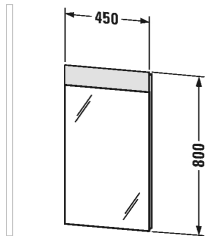

DuraStyle Mirror with lighting # DS726600000

|< 17 3/4" Inch >|

Mirror with lighting	Dimension	Weight	Order number
cIAPMO®ELECTRICAL, 1 sensor switch bottom right, Mirrors require a GFCI 110 V 60 Hz power source. Flat plug will be supplied with mirror, LED (life span > 30,000 hours), LED module permanently enclosed, LED module 3500 kelvin light color, 11 W			
Colors			
M00			
Variant			
	17 3/4" x 1 5/8" Inch		DS726600000
Infobox			
Distance between sensor and reflecting surfaces = minimum 3"			
Additional modules cIAPMO®ELECTRICAL, LED dimming function			UV9980

All drawings contain the necessary measurements which are subject to standard tolerances. They are stated in inch & mm and are non-binding. Exact measurements, in particular for customized installation scenarios, can only be taken from the finished ceramic piece.