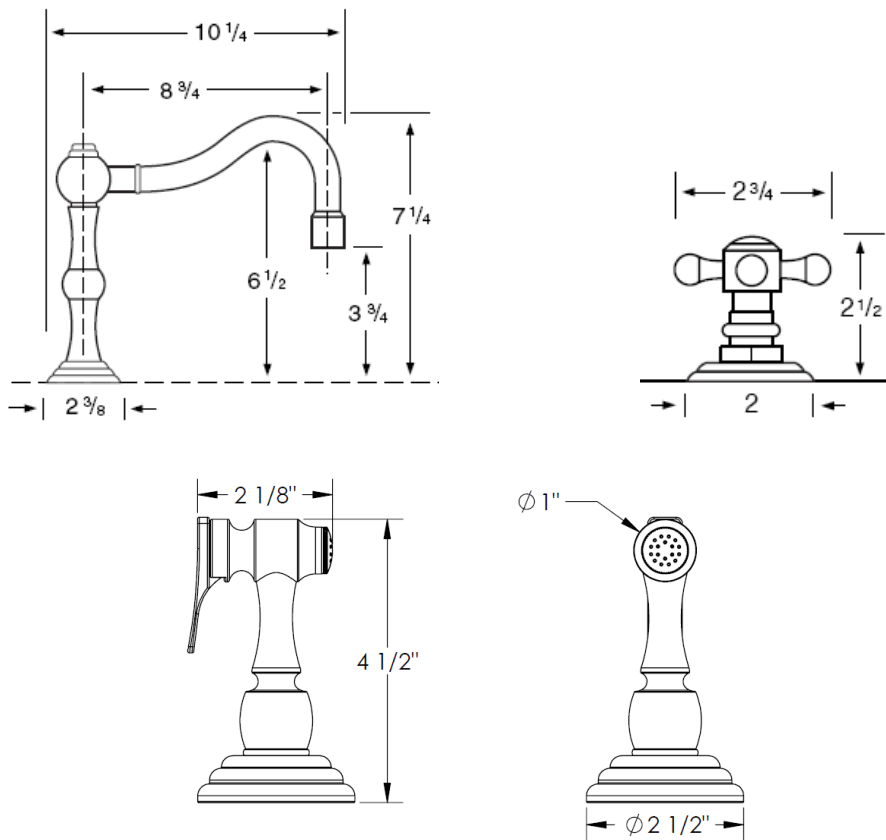

206-7.1-V
Kitchen Faucet with Hand Spray

Meets the applicable requirements of ASME A112.18.1-2005/CSA B125.1-05, entitled "Plumbing Supply Fittings"