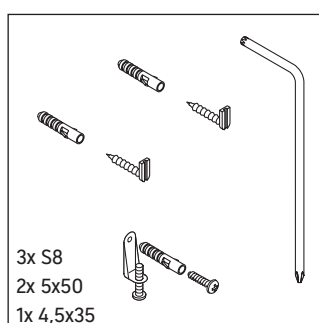

Delos

DL 7342 L/R/O

Installation instructions

Follow all other installation instructions!

Instructions for use

The bathroom furniture range complies with the standards and guidelines applicable at the time of delivery and is designed for use in bathrooms.

Direct contact with water should be avoided, for example, when showering.

A power supply of 110 V – 230 V must be available on site.

Distance from the sensor to the reflecting surfaces = > 75 mm.

We reserve the right to make technical improvements and design modifications to the products illustrated.