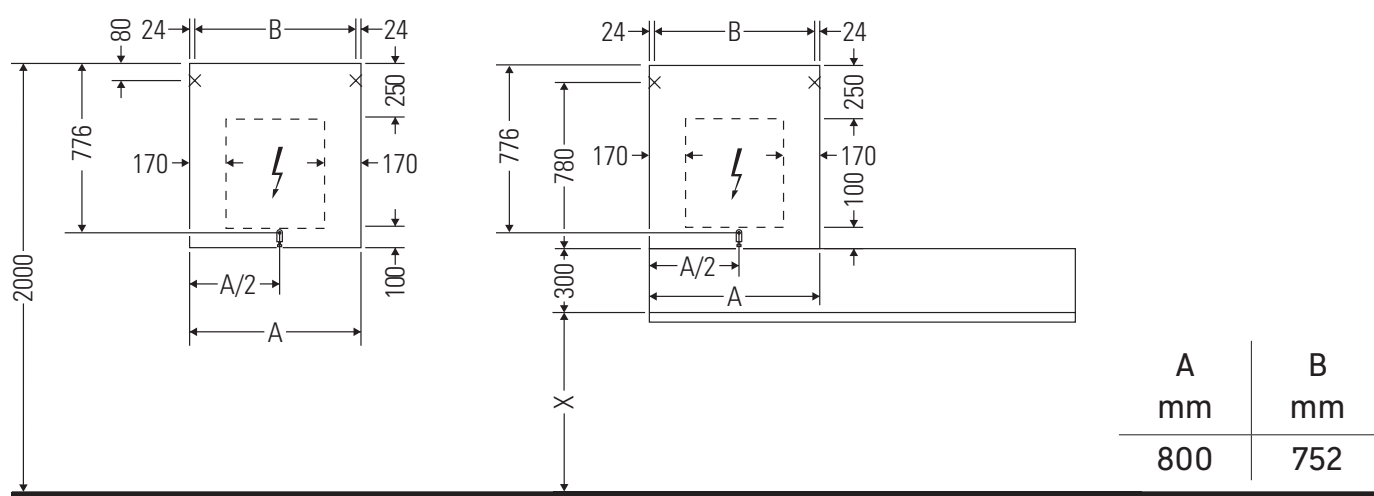

Delos

DL 7342 L/R/O

Installation instructions

Follow all other installation instructions!

Instructions for use

The bathroom furniture range complies with the standards and guidelines applicable at the time of delivery and is designed for use in bathrooms.

Direct contact with water should be avoided, for example, when showering.

A power supply of 110 V – 230 V must be available on site.

Distance from the sensor to the reflecting surfaces = > 75 mm.

We reserve the right to make technical improvements and design modifications to the products illustrated.