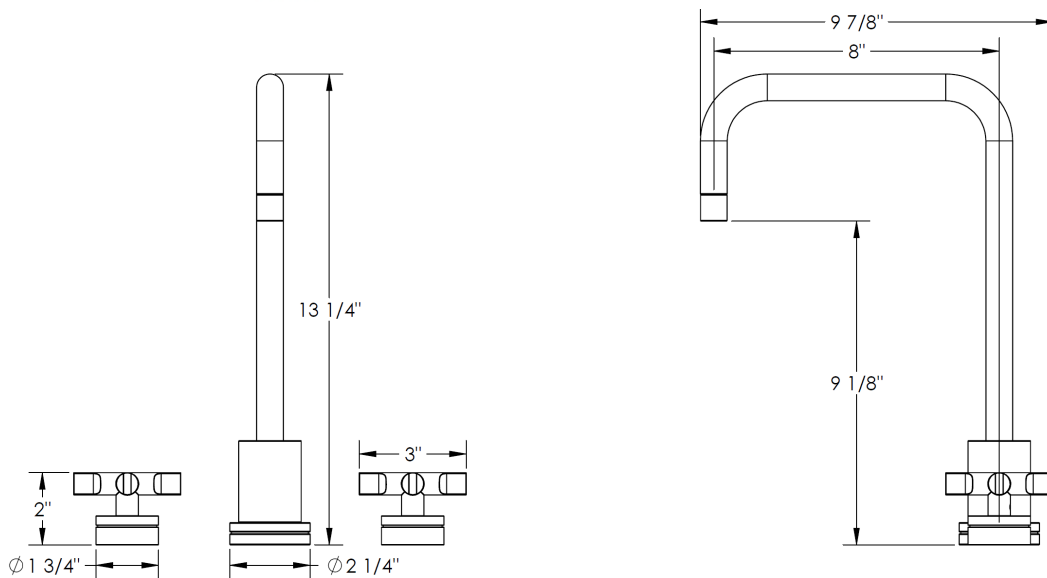

26-7-V2

Deck Mounted Kitchen Faucet

Meets the applicable requirements of ASME A112.18.1-2005/CSA B125.1-05, entitled "Plumbing Supply Fittings".

WATERMARK DESIGNS

350 Dewitt Ave Brooklyn NY 11207 USA T 718 257 2800 F 718 257 2144 info@watermark-designs.com