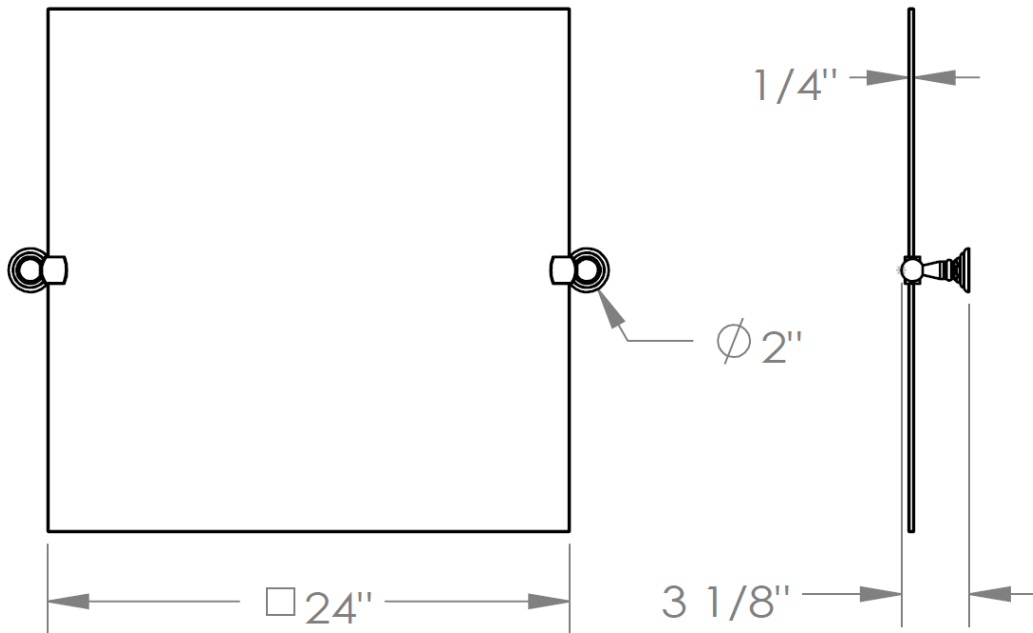

322-0.9D

24" Square Mirror - Swivel

WATERMARK DESIGNS 3/13/2015

350 Dewitt Ave Brooklyn NY 11207 USA T 718 257 2800 F 718 257 2144 info@watermark-designs.com