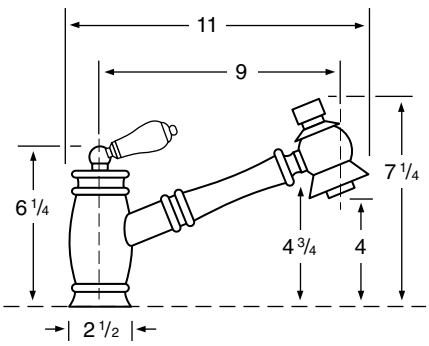

KIT700

Pull Out Spray