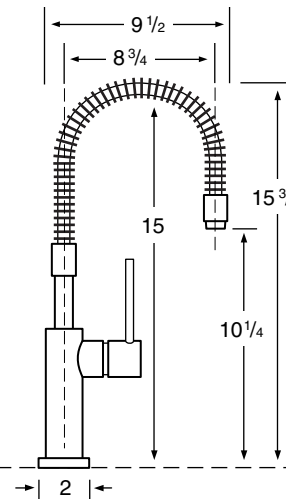

KIT900

Single Lever Monoblock