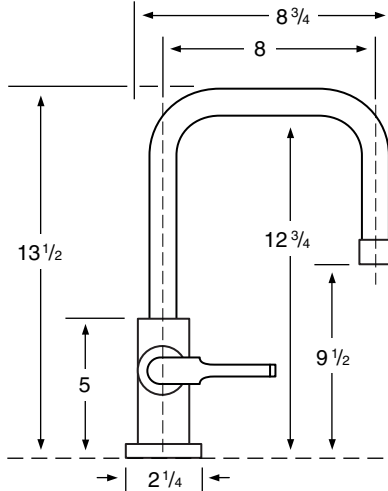

## Specifications

### 24-7.3/24-7.4

Single Lever Monoblock

### 26-7.3/26-7.4

Single Lever Monoblock