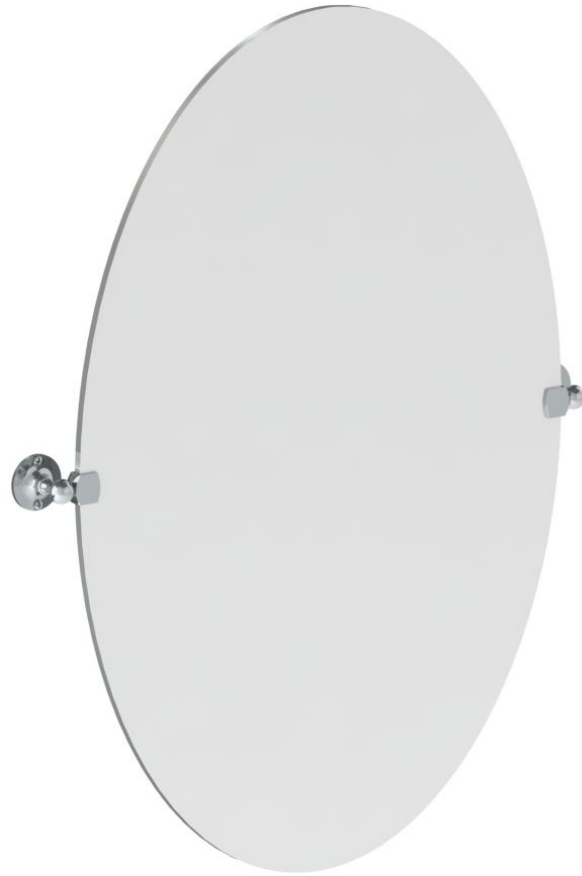

**321-0.9B**

24"X36" Oval Mirror - Swivel

**WATERMARK DESIGNS 3/13/2015**

350 Dewitt Ave Brooklyn NY 11207 USA T 718 257 2800 F 718 257 2144 info@watermark-designs.com