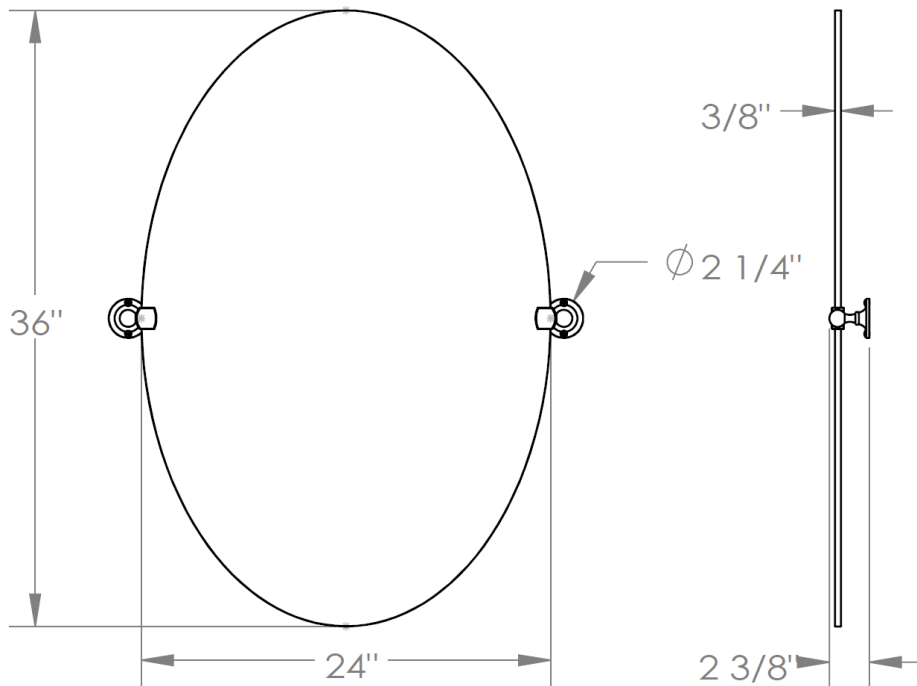

**321-0.9B**

24"X36" Oval Mirror - Swivel

**WATERMARK DESIGNS 3/13/2015**

350 Dewitt Ave Brooklyn NY 11207 USA T 718 257 2800 F 718 257 2144 info@watermark-designs.com